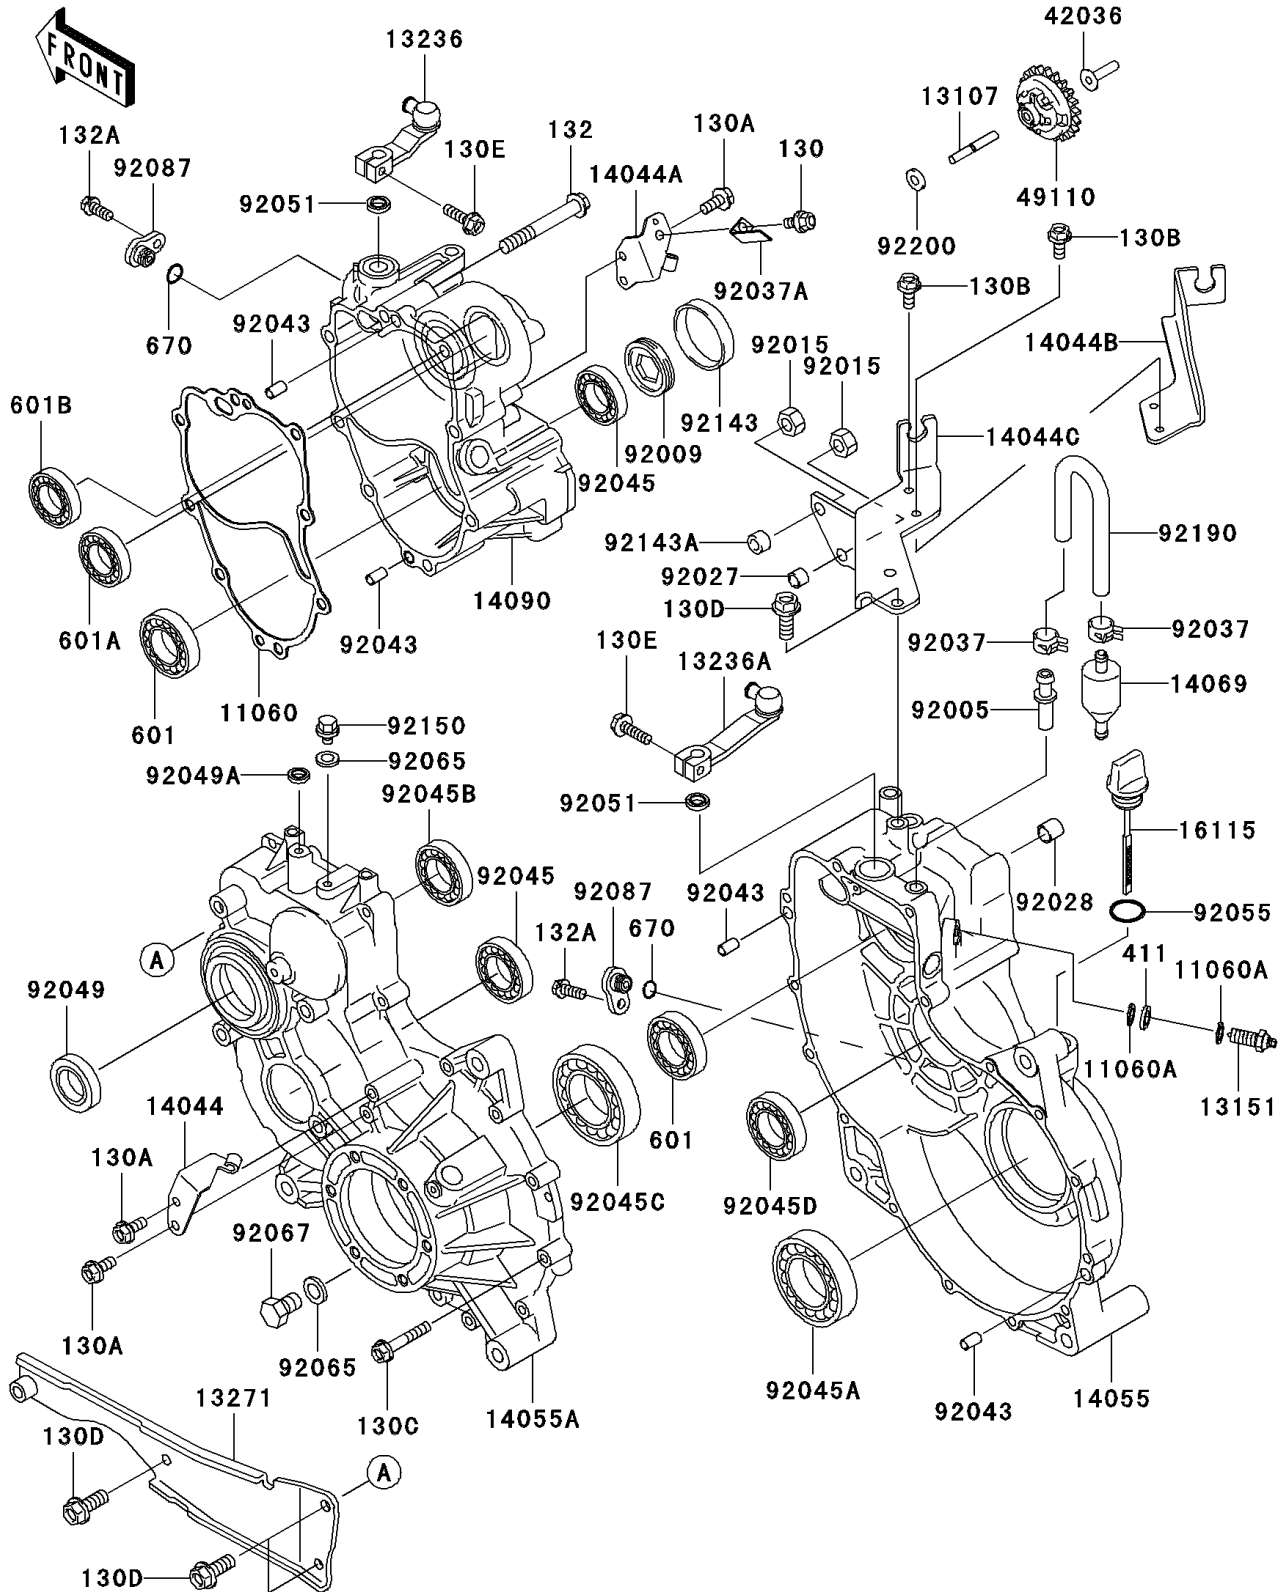

2008 Mule 3010 4x4 Hardwoods Green HD PARTS DIAGRAM

Gear Box

E1450

2008 Mule 3010 4x4 Hardwoods Green HD PARTS LIST

Gear Box

ITEM NAME	PART NUMBER	QUANTITY
GASKET,GEAR CASE COVER (Ref # 11060)	11060-1310	1
GASKET (Ref # 11060A)	11060-1966	2
SHAFT (Ref # 13107)	13107-2235	1
SWITCH-COMP (Ref # 13151)	13151-1093	1
LEVER-COMP (Ref # 13236)	13236-1363	1
LEVER-COMP (Ref # 13236A)	13236-1372	1
PLATE (Ref # 13271)	13271-1604	1
HOLDER-CABLE (Ref # 14044)	14044-0003	1
HOLDER-CABLE (Ref # 14044A)	14044-0004	1
HOLDER-CABLE,HI/LOW (Ref # 14044B)	14044-1075	1
HOLDER-CABLE (Ref # 14044C)	14044-1098	1
CASE-GEAR,RH (Ref # 14055)	14055-1110	1
CASE-GEAR,LH (Ref # 14055A)	14055-1158	1
BREATHER (Ref # 14069)	14069-1051	1
COVER,GEAR CASE,HI/LOW (Ref # 14090)	14090-1238	1
CAP-OIL FILLER (Ref # 16115)	16115-1060	1
SLEEVE (Ref # 42036)	42036-2060	1
GOVERNOR-ASSY (Ref # 49110)	49110-1104	1
FITTING,BREATHER (Ref # 92005)	92005-1127	1
SCREW,55MM (Ref # 92009)	92009-1290	1
NUT,8MM (Ref # 92015)	92015-1432	2
COLLAR,8.8X12X9 (Ref # 92027)	92027-1568	1
BUSHING,23X30X13 (Ref # 92028)	92028-132	1
CLAMP,TUBE (Ref # 92037)	92037-1505	2
CLAMP (Ref # 92037A)	92037-1680	1
PIN,6.2X8X14 (Ref # 92043)	92043-1263	4
BEARING-BALL,TMB304CCM (Ref # 92045)	92045-1142	2
BEARING-BALL,6010CM (Ref # 92045A)	92045-1162	1
BEARING-BALL,62/28 (Ref # 92045B)	92045-1207	1