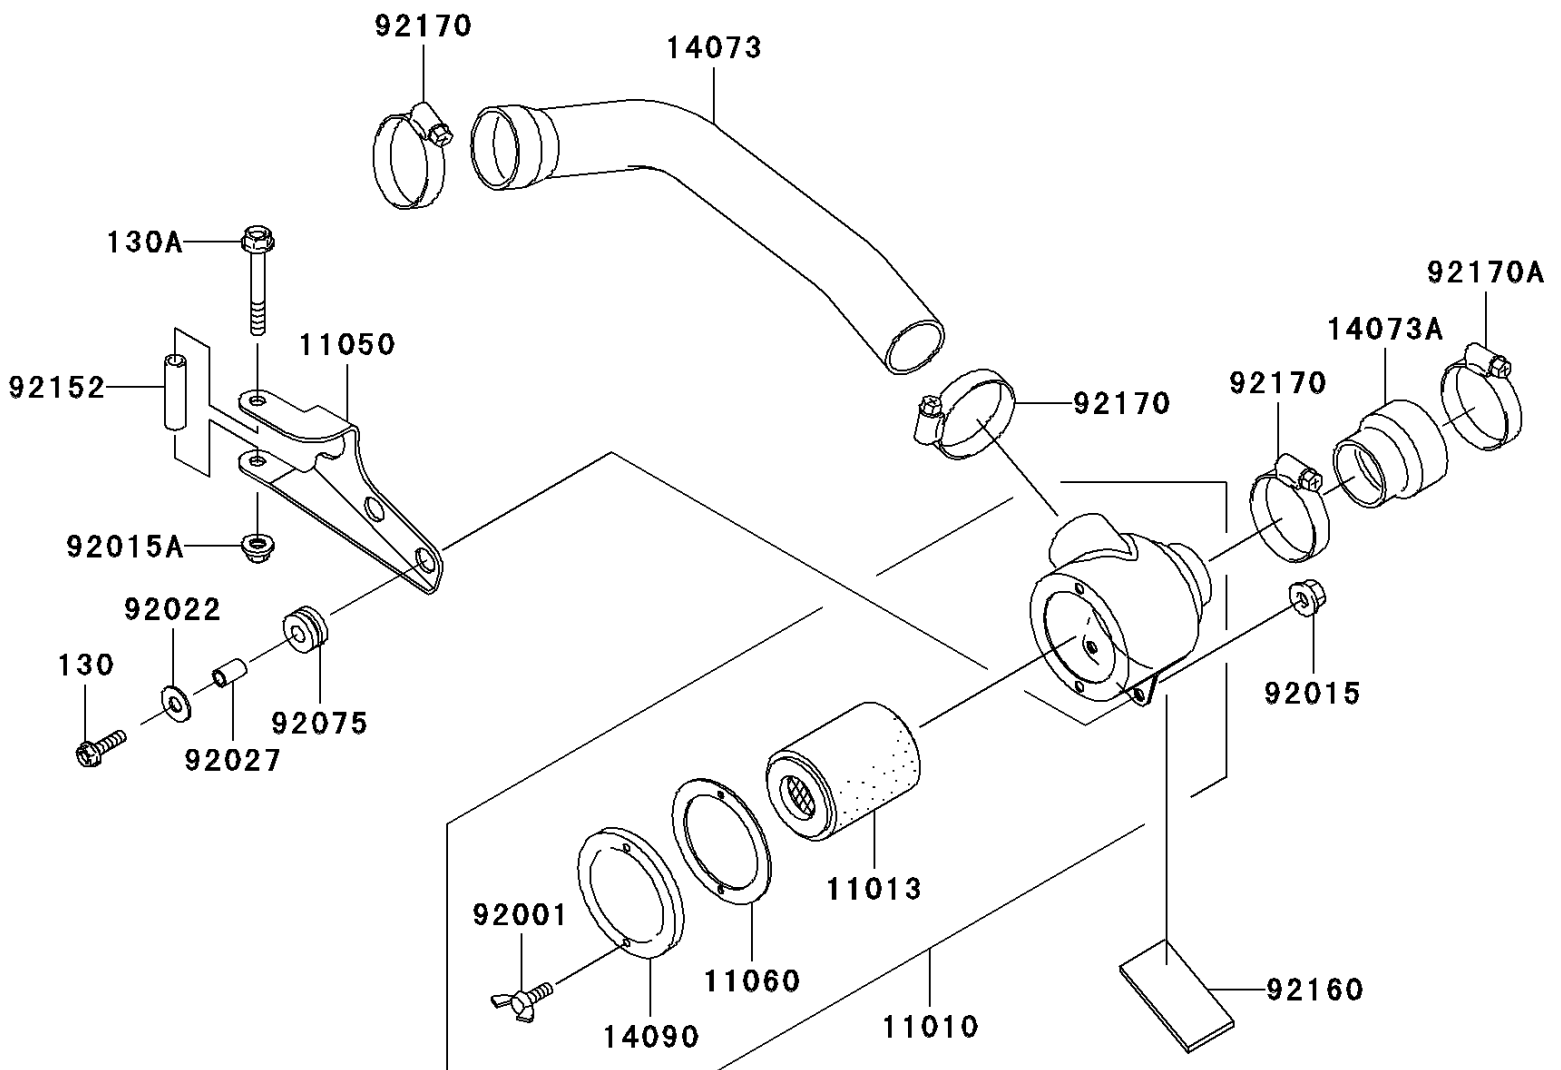

2008 Mule 3010 4x4 Hardwoods Green HD PARTS DIAGRAM

Air Cleaner-Belt Converter

E1394

2008 Mule 3010 4x4 Hardwoods Green HD PARTS LIST

Air Cleaner-Belt Converter

ITEM NAME	PART NUMBER	QUANTITY
BOLT-FLANGED,8X30 (Ref # 130)	130AB0830	2
BOLT-FLANGED,10X75 (Ref # 130A)	130BB1075	1
FILTER-ASSY-AIR (Ref # 11010)	11010-0062	1
ELEMENT-AIR FILTER (Ref # 11013)	11013-1263	1
BRACKET (Ref # 11050)	11050-1404	1
GASKET,AIR FILTER CASE (Ref # 11060)	11060-1975	1
DUCT (Ref # 14073)	14073-1699	1
DUCT (Ref # 14073A)	14073-1700	1
COVER,AIR FILTER (Ref # 14090)	14090-1766	1
BOLT,WING,6X15 (Ref # 92001)	92001-1703	2
NUT,8MM (Ref # 92015)	92015-1432	2
NUT,LOCK,10MM (Ref # 92015A)	92015-1597	1
WASHER,9X28X2.3 (Ref # 92022)	92022-1632	2
COLLAR,8.8X12X15.5 (Ref # 92027)	92027-1081	2
DAMPER (Ref # 92075)	92075-1736	2
COLLAR,10.5X16X50 (Ref # 92152)	92152-0083	1
DAMPER (Ref # 92160)	92160-1102	1
CLAMP (Ref # 92170)	92170-1674	3
CLAMP (Ref # 92170A)	92170-1764	1