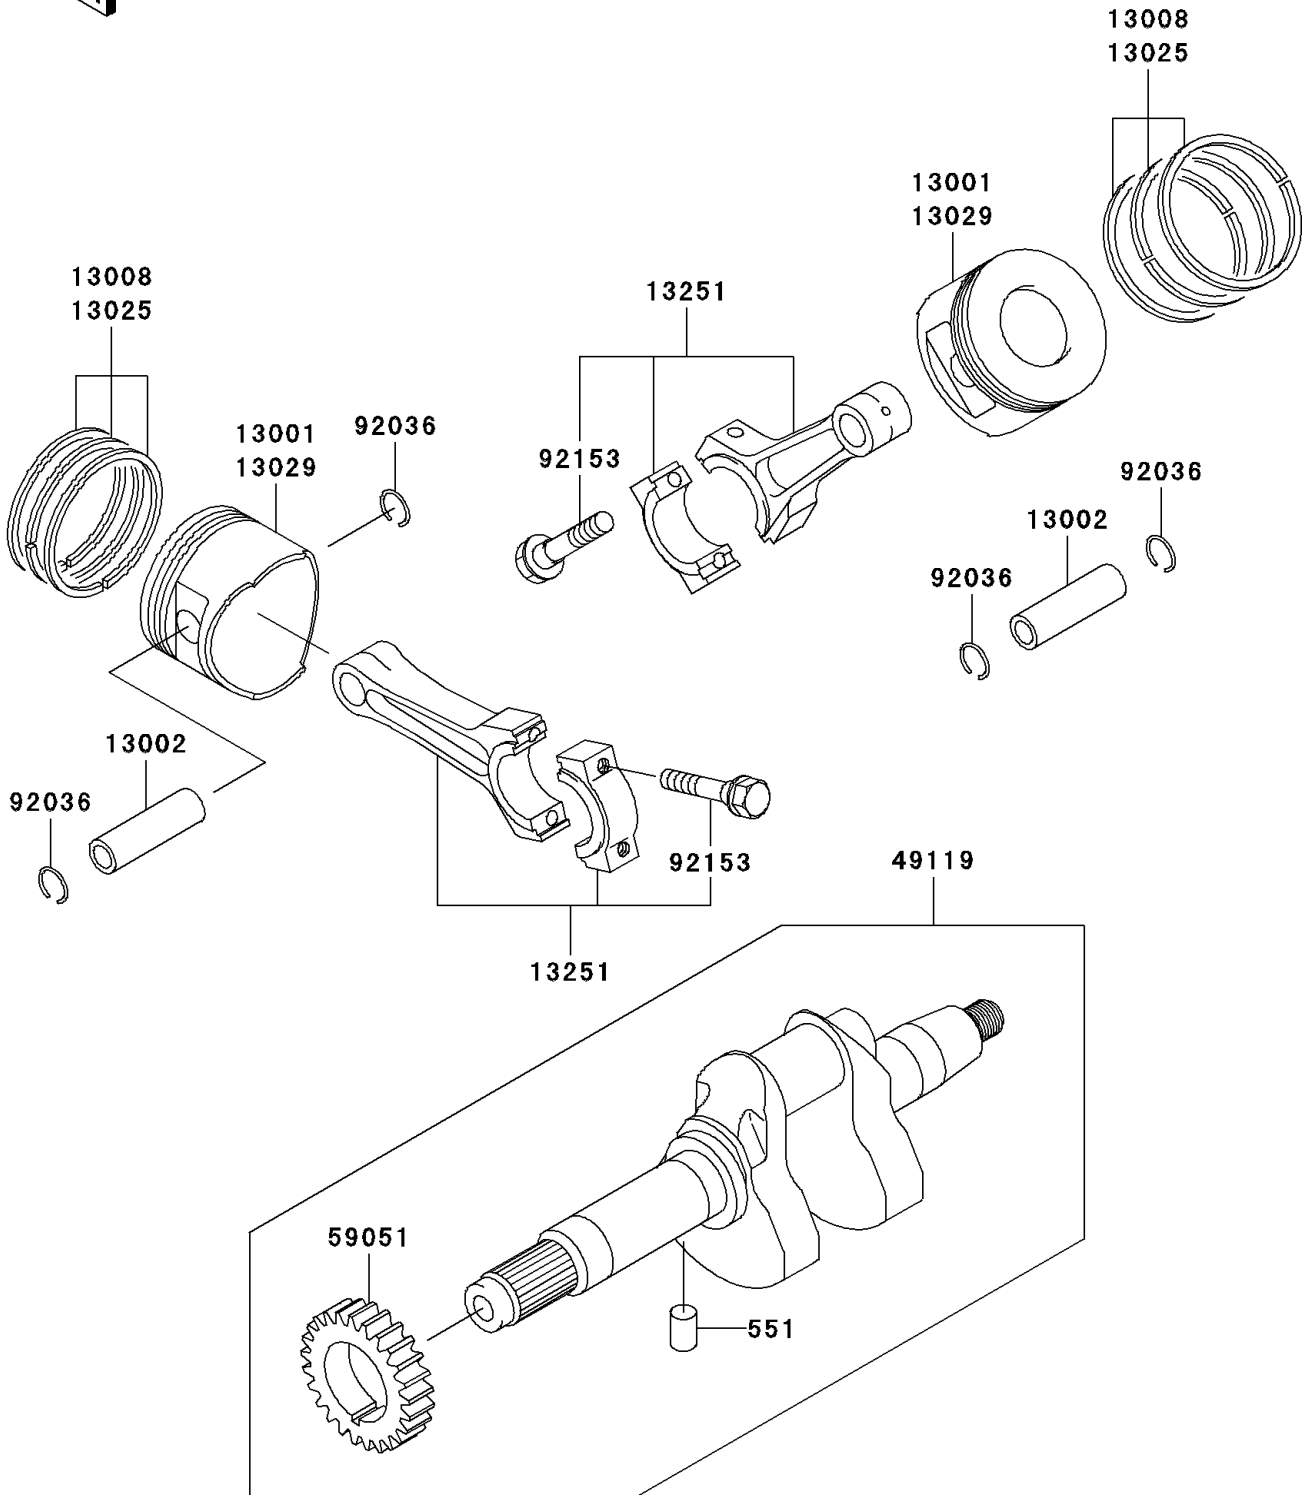

2008 Mule 3010 4x4 Hardwoods Green HD PARTS DIAGRAM

Crankshaft/Piston(s)

E1320

2008 Mule 3010 4x4 Hardwoods Green HD PARTS LIST

Crankshaft/Piston(s)

ITEM NAME	PART NUMBER	QUANTITY
PIN-DOWEL,4X8 (Ref # 551)	551A0408	1
PISTON-ENGINE,STD (Ref # 13001)	13001-2131	2
PIN-PISTON (Ref # 13002)	13002-1013	2
RING-SET-PISTON,STD (Ref # 13008)	13008-6025	2
RING-SET-PISTON L,0.50 (Ref # 13025)	13025-6008	AR
PISTON-ENGINE L,0.50 (Ref # 13029)	13029-2105	AR
ROD-ASSY-CONNECTING (Ref # 13251)	13251-6068	2
CRANKSHAFT-ASSY (Ref # 49119)	49119-2200	1
GEAR-SPUR (Ref # 59051)	59051-2112	1
RING-SNAP,PISTON PIN (Ref # 92036)	92036-021	4
BOLT,7X35.2 (Ref # 92153)	92153-2054	4