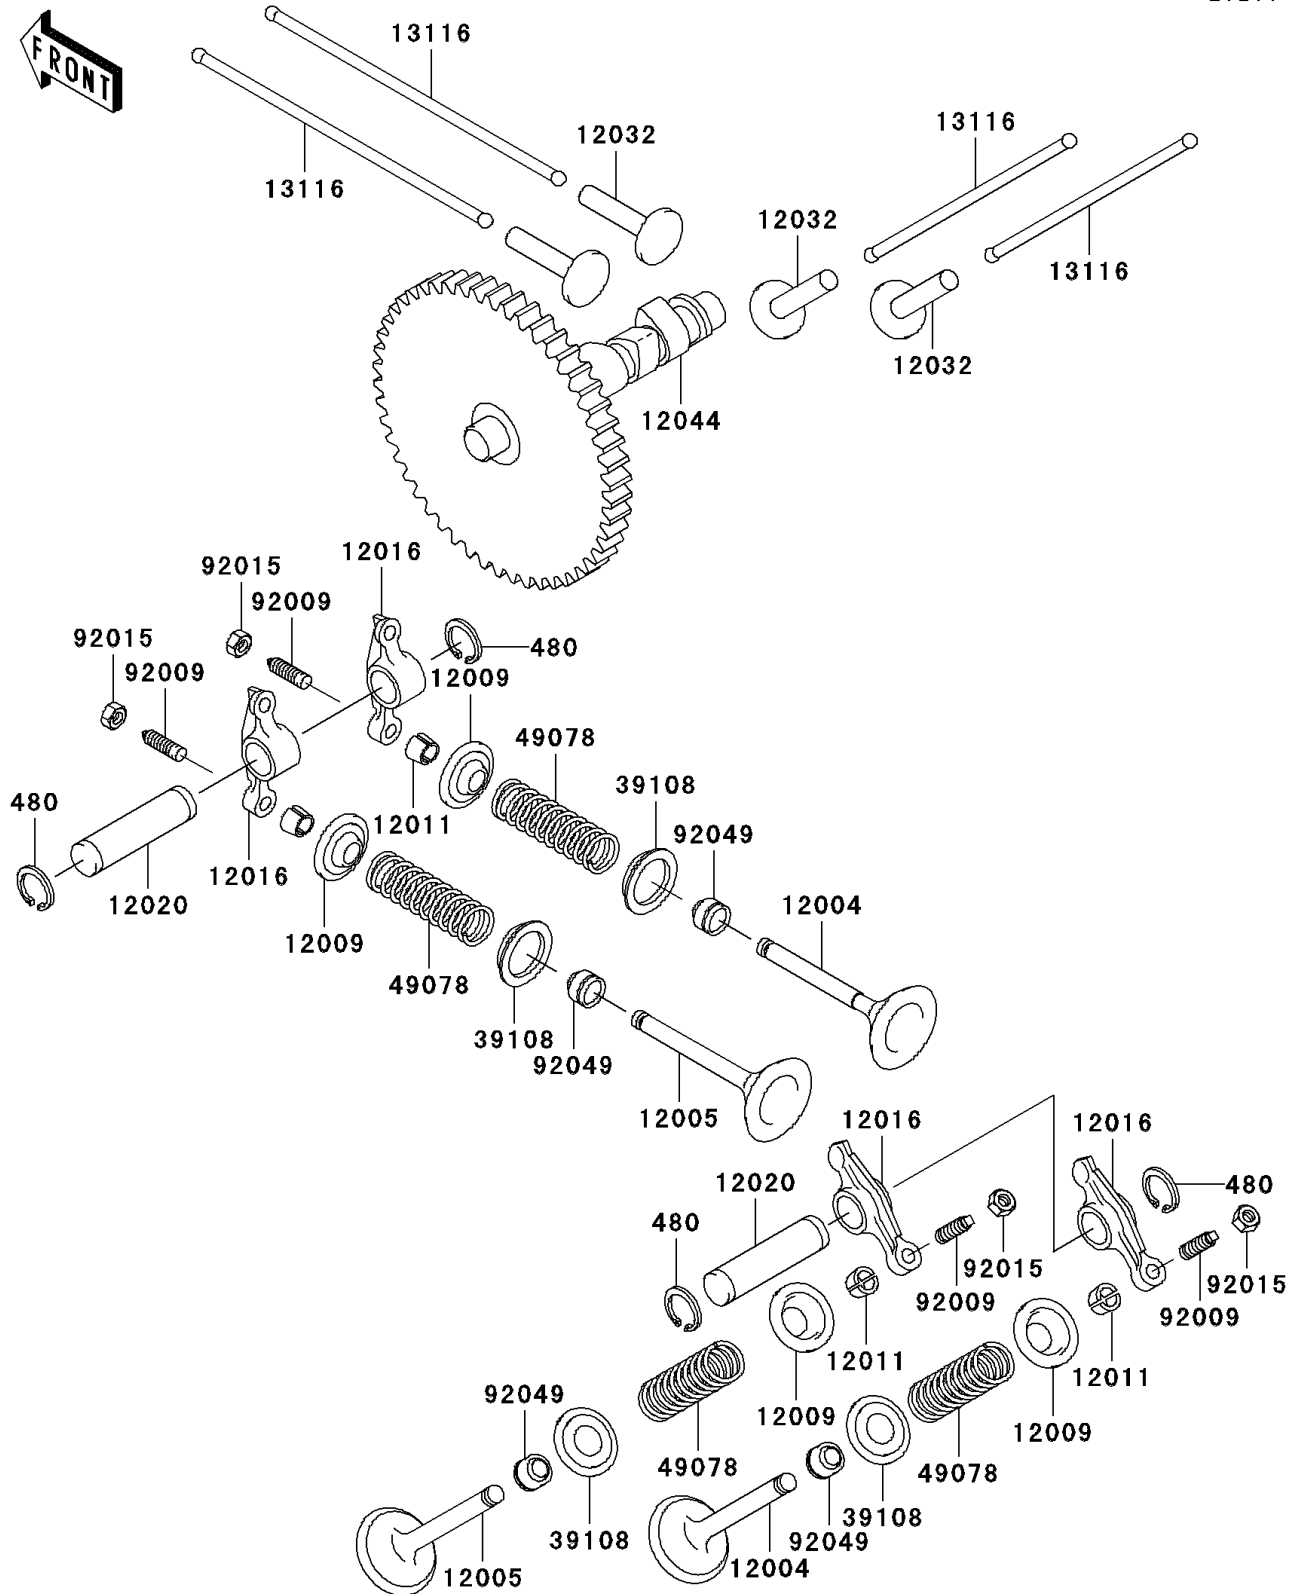

## 2008 Mule 3010 4x4 Hardwoods Green HD PARTS DIAGRAM

Valve(s)/Camshaft(s)

E1211

## 2008 Mule 3010 4x4 Hardwoods Green HD PARTS LIST

Valve(s)/Camshaft(s)

ITEM NAME	PART NUMBER	QUANTITY
CIRCLIP-TYPE-C,12MM (Ref # 480)	480J1200	1
VALVE-INTAKE (Ref # 12004)	12004-2115	1
VALVE-EXHAUST (Ref # 12005)	12005-2093	1
RETAINER-VALVE SPRING (Ref # 12009)	12009-2067	1
COLLET (Ref # 12011)	12011-2056	1
ARM-ROCKER (Ref # 12016)	12016-2056	1
SHAFT-ROCKER (Ref # 12020)	12020-2059	1
TAPPET (Ref # 12032)	12032-2064	1
CAMSHAFT-VALVE (Ref # 12044)	12044-2239	1
ROD-PUSH (Ref # 13116)	13116-2057	1
RETAINER-SPRING (Ref # 39108)	39108-2057	1
SPRING-ENGINE VALVE (Ref # 49078)	49078-2082	1
SCREW,VALVE ADJUST (Ref # 92009)	92009-1109	1
NUT,VALVE ADJUST LOCK (Ref # 92015)	92015-1137	1
SEAL-OIL (Ref # 92049)	92049-2109	1