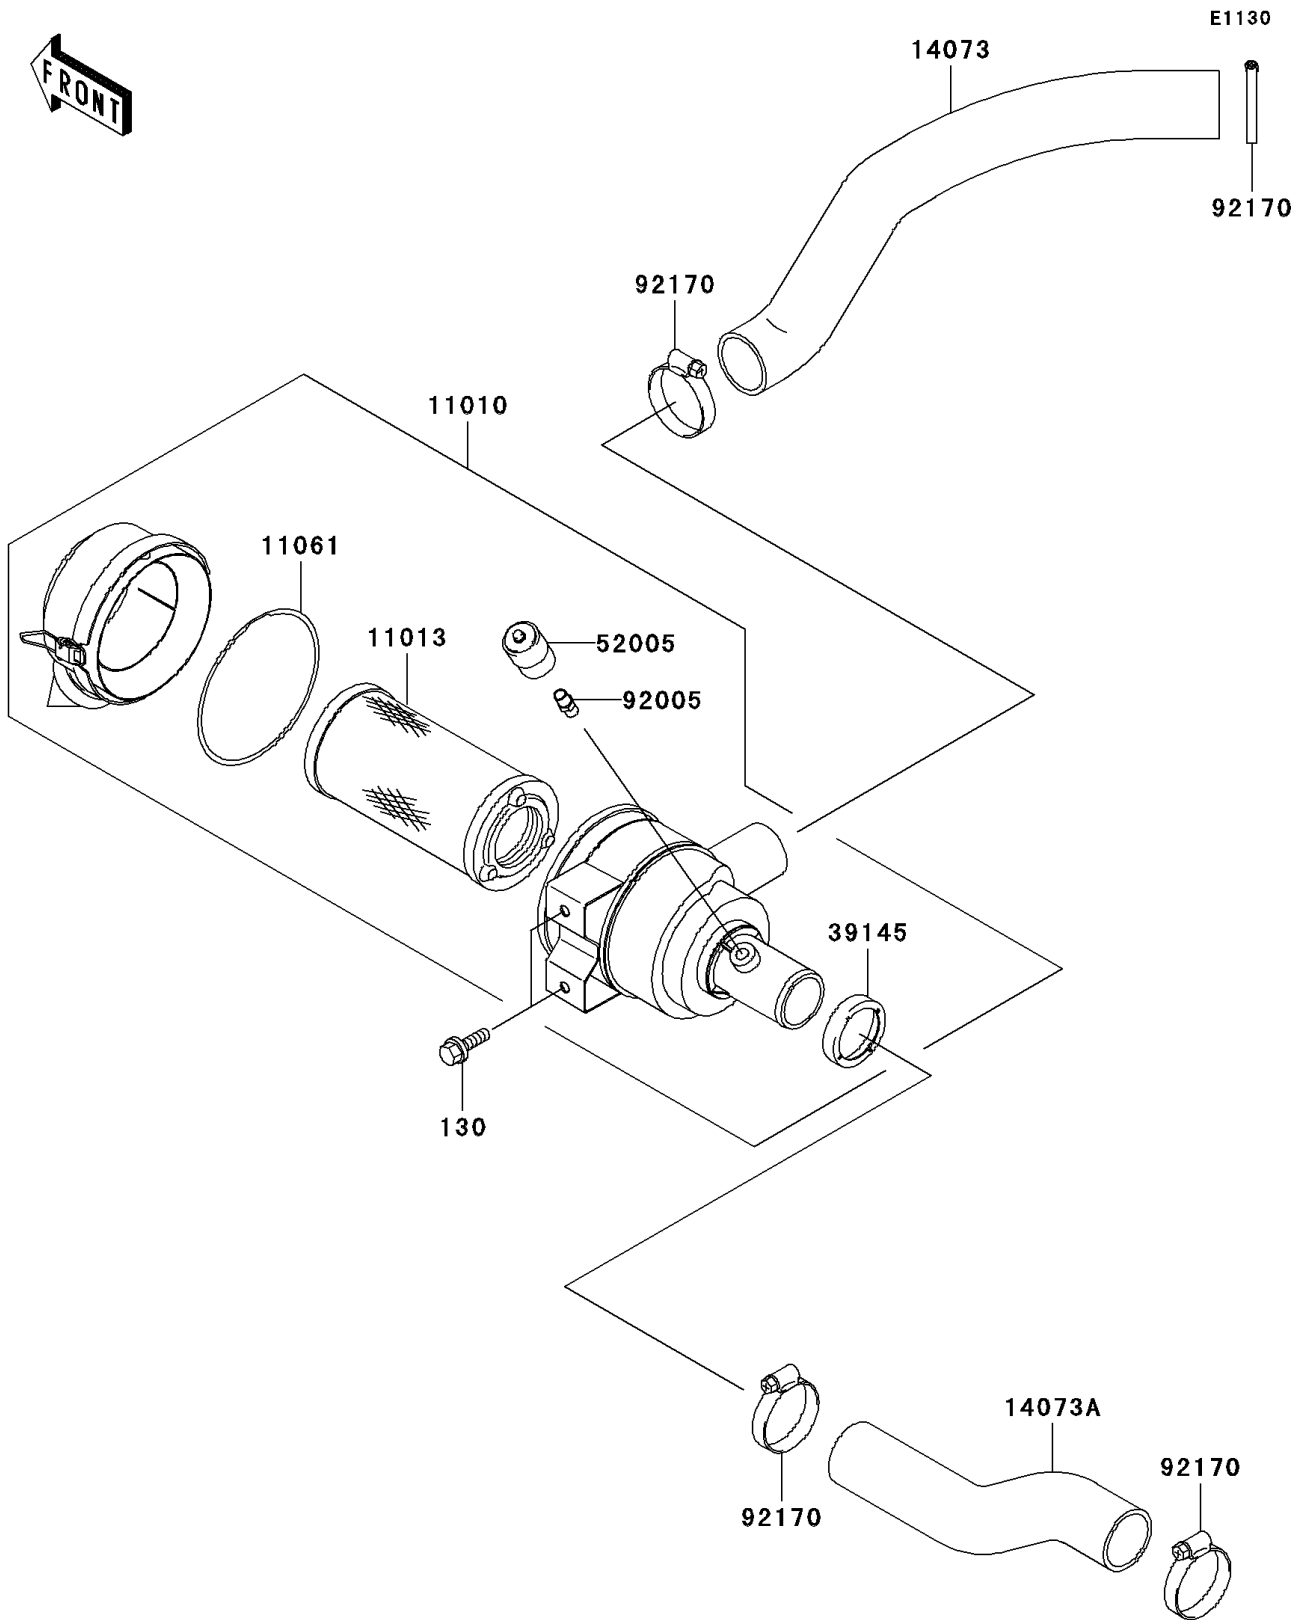

2008 Mule 3010 4x4 Hardwoods Green HD PARTS DIAGRAM

Air Cleaner

2008 Mule 3010 4x4 Hardwoods Green HD PARTS LIST

Air Cleaner

ITEM NAME	PART NUMBER	QUANTITY
BOLT-FLANGED,8X14 (Ref # 130)	130BB0814	2
FILTER-ASSY-AIR (Ref # 11010)	11010-0073	1
ELEMENT-AIR FILTER (Ref # 11013)	11013-1290	1
GASKET,AIR FILTER (Ref # 11061)	11061-1078	1
DUCT,FRAME-A/C (Ref # 14073)	14073-1782	1
DUCT,A/C-AIR CHAMBER (Ref # 14073A)	14073-1783	1
TRIM-SEAL (Ref # 39145)	39145-1133	1
GAUGE,AIR (Ref # 52005)	52005-7502	1
FITTING,AIR FILTER (Ref # 92005)	92005-1386	1
CLAMP (Ref # 92170)	92170-1674	4