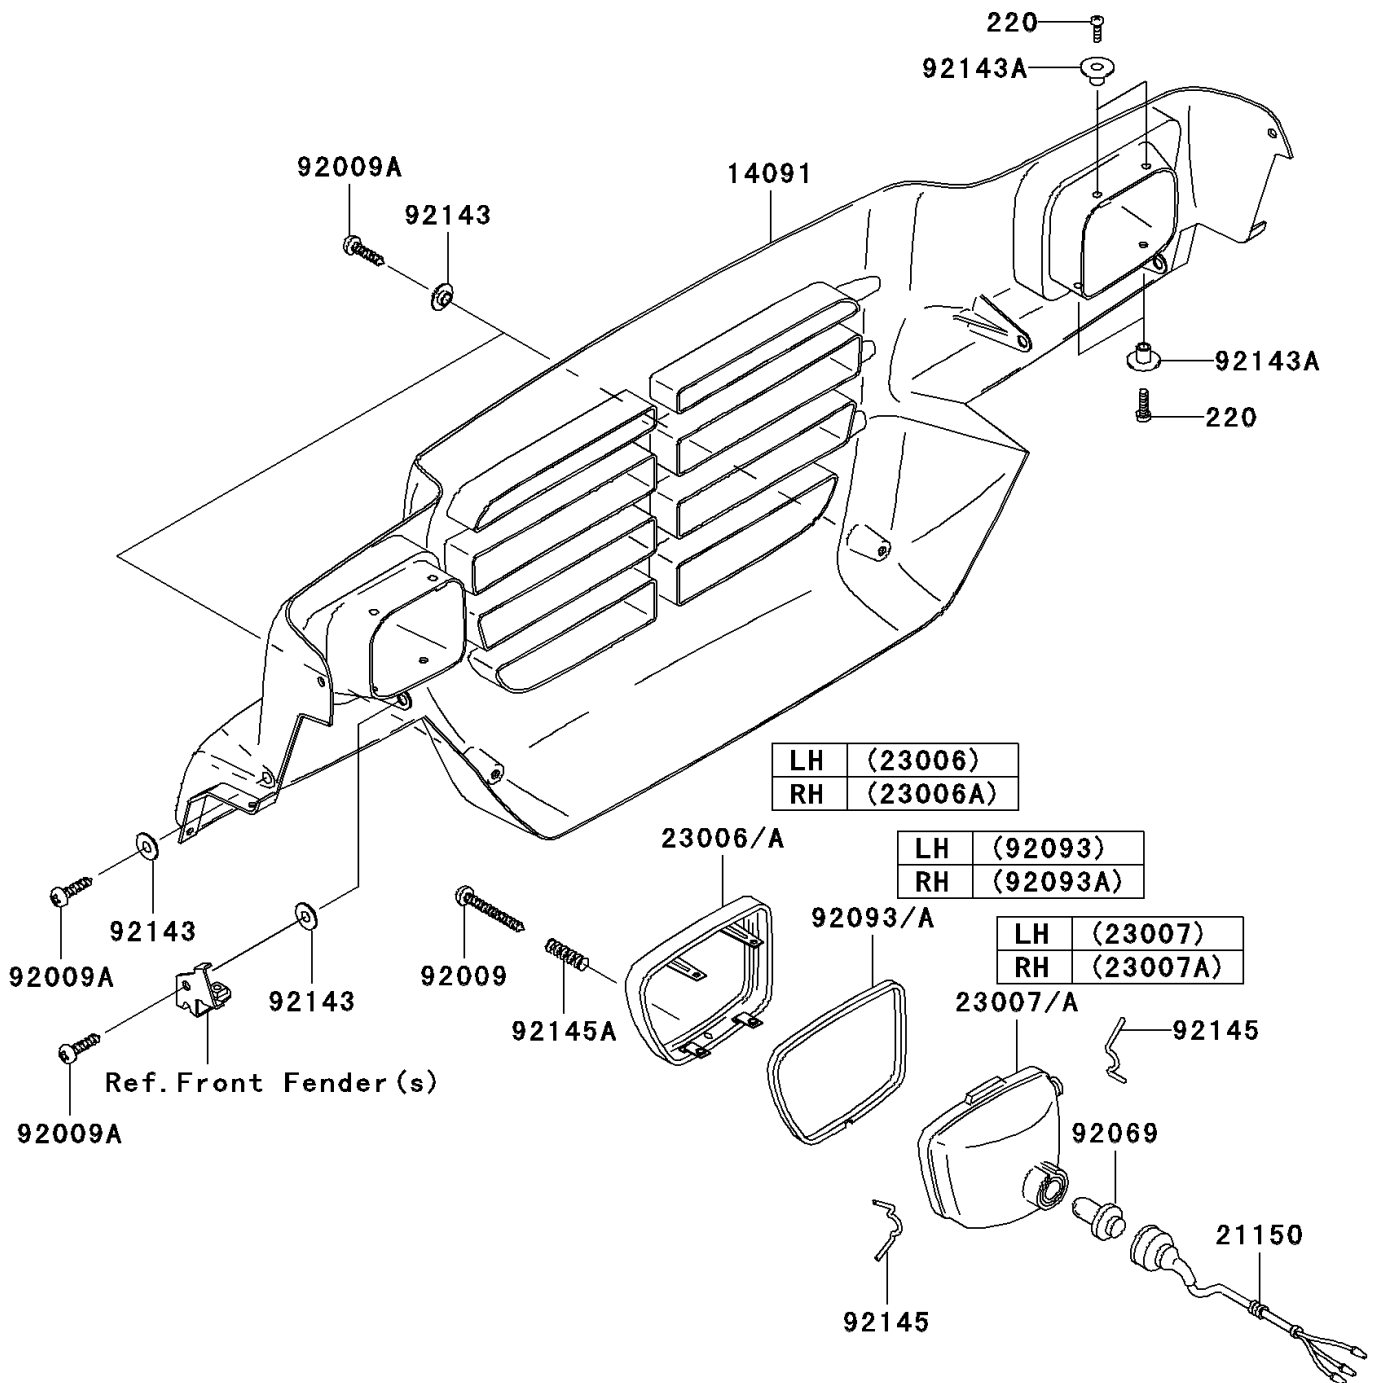

Mule 3010 Trans4x4 Hardwoods Green HD PARTS Headlight(s) DIAGRAM

F2710

Mule 3010 Trans4x4 Hardwoods Green HD PARTS LIST

Headlight(s)

ITEM NAME	PART NUMBER	QUANTITY
SCREW-PAN-CROSS (Ref # 220)	220F0516	1
COVER,FRONT GRIL,F.BLACK (Ref # 14091)	14091-1225-6Z	1
CORD-ASSY,HEAD LAMP (Ref # 21150)	21150-1060	1
RIM-LAMP,LH (Ref # 23006)	23006-1075	1
RIM-LAMP,RH (Ref # 23006A)	23006-1076	1
LENS-COMP,HEAD LAMP,LH (Ref # 23007)	23007-1354	1
LENS-COMP,HEAD LAMP,RH (Ref # 23007A)	23007-1355	1
SCREW,TAPPING,4X30 (Ref # 92009)	92009-1139	1
SCREW,6X16 (Ref # 92009A)	92009-1621	1
BULB,12V 30/30W (Ref # 92069)	92069-1080	1
SEAL,HEAD LAMP,LH (Ref # 92093)	92093-1481	1
SEAL,HEAD LAMP,RH (Ref # 92093A)	92093-1482	1
COLLAR (Ref # 92143)	92143-1087	1
COLLAR (Ref # 92143A)	92143-1234	1
SPRING (Ref # 92145)	92145-1190	1
SPRING (Ref # 92145A)	92145-1230	1