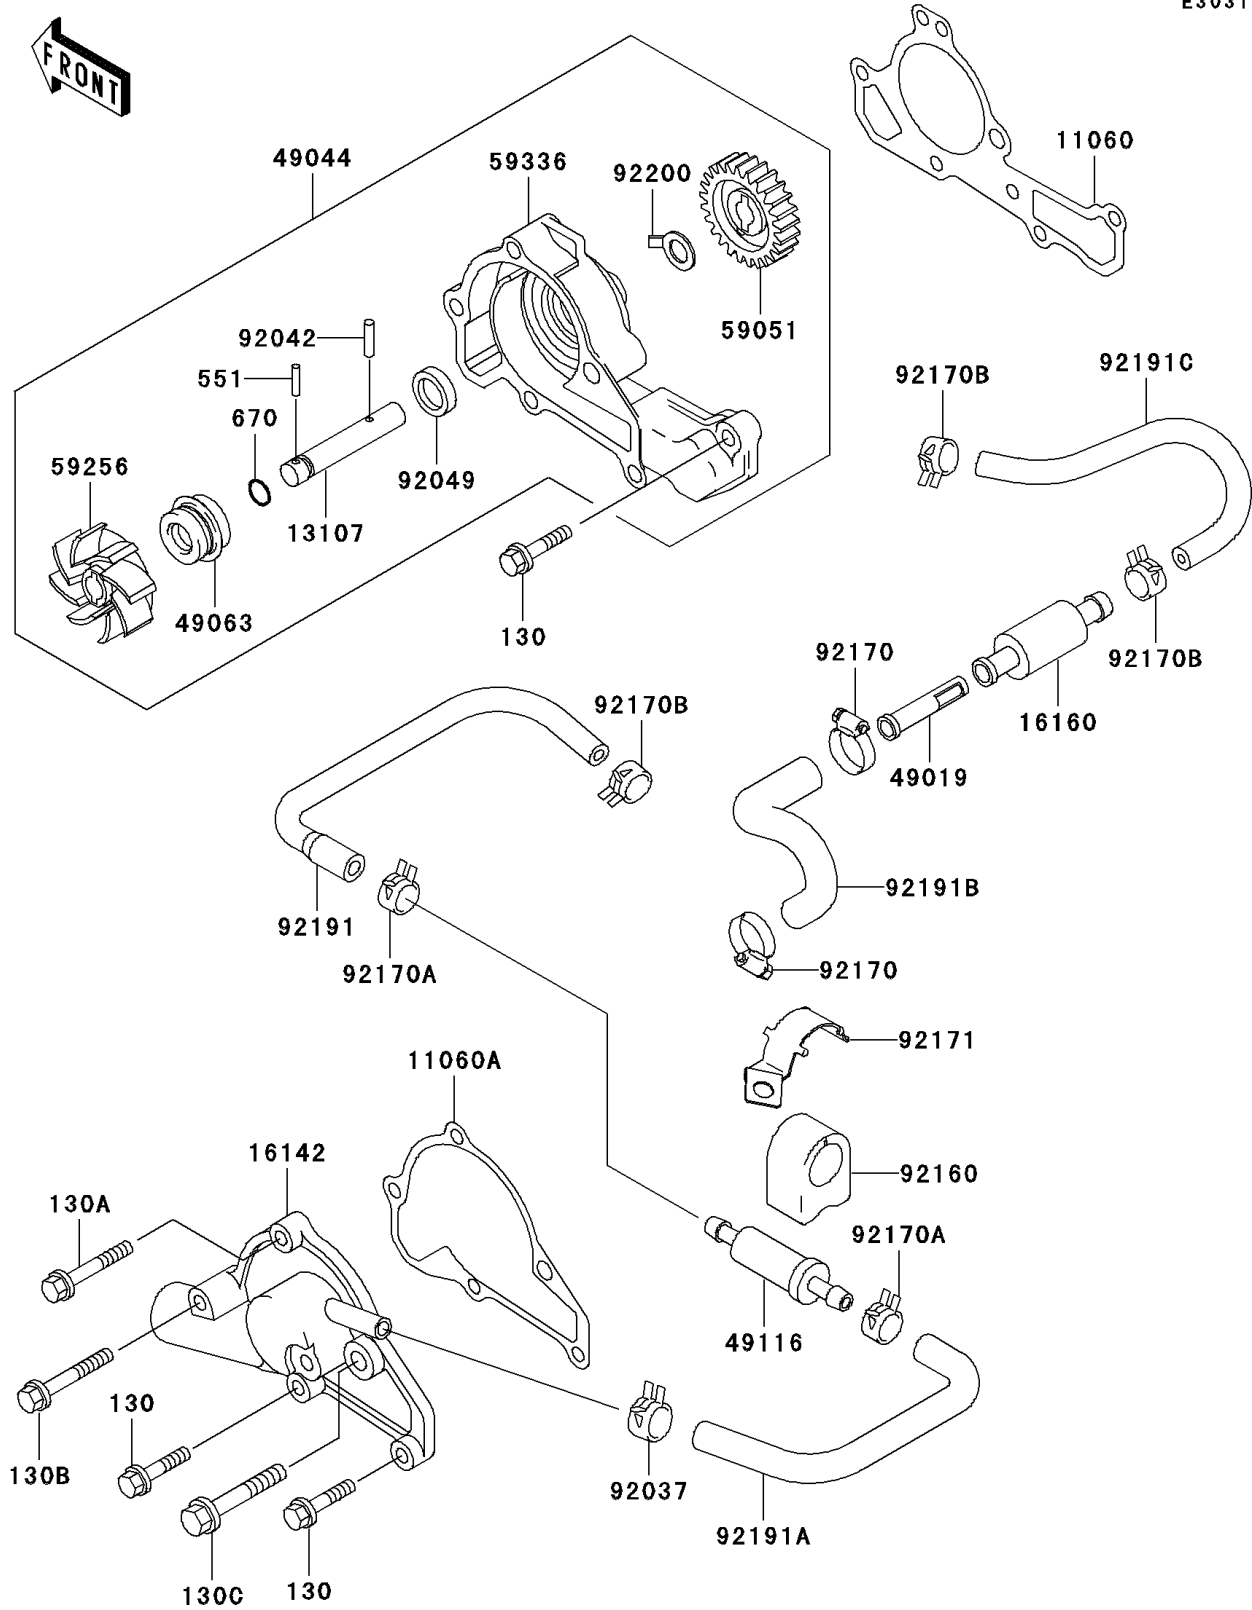

Mule 3010 Trans4x4 Hardwoods Green HD PARTS DIAGRAM

Water Pump

E3031

Mule 3010 Trans4x4 Hardwoods Green HD PARTS LIST

Water Pump

ITEM NAME	PART NUMBER	QUANTITY
BOLT-FLANGED (Ref # 130)	130T0645	1
BOLT-FLANGED (Ref # 130A)	130T0665	1
BOLT-FLANGED (Ref # 130B)	130T0675	1
BOLT-FLANGED (Ref # 130C)	130T0870	1
PIN-DOWEL,3X14 (Ref # 551)	551A0314	1
O RING,7MM (Ref # 670)	670B1507	1
GASKET,PUMP CASE (Ref # 11060)	11060-2450	1
GASKET,PUMP COVER (Ref # 11060A)	11060-2451	1
SHAFT (Ref # 13107)	13107-2097	1
COVER-PUMP (Ref # 16142)	16142-2069	1
BODY (Ref # 16160)	16160-1359	1
FILTER-WATER (Ref # 49019)	49019-1068	1
PUMP-WATER (Ref # 49044)	49044-2066	1
SEAL-MECHANICAL (Ref # 49063)	49063-1056	1
VALVE-ASSY (Ref # 49116)	49116-1081	1
GEAR-SPUR (Ref # 59051)	59051-2113	1
IMPELLER (Ref # 59256)	59256-2057	1
CASE-PUMP (Ref # 59336)	59336-2052	1
CLAMP (Ref # 92037)	92037-2065	1
PIN,DOWEL,4X15.8 (Ref # 92042)	92042-014	1
SEAL-OIL (Ref # 92049)	92049-2111	1
DAMPER,VALVE (Ref # 92160)	92160-1451	1
CLAMP (Ref # 92170)	92170-1278	1
CLAMP (Ref # 92170A)	92170-1492	1
CLAMP (Ref # 92170B)	92170-1493	1
CLAMP (Ref # 92171)	92171-2064	1
TUBE (Ref # 92191)	92191-2110	1
TUBE (Ref # 92191A)	92191-2111	1
TUBE (Ref # 92191B)	92191-2125	1

Mule 3010 Trans4x4 Hardwoods Green HD PARTS LIST

Water Pump

ITEM NAME	PART NUMBER	QUANTITY
TUBE (Ref # 92191C)	92191-2130	1
WASHER (Ref # 92200)	92200-2044	1