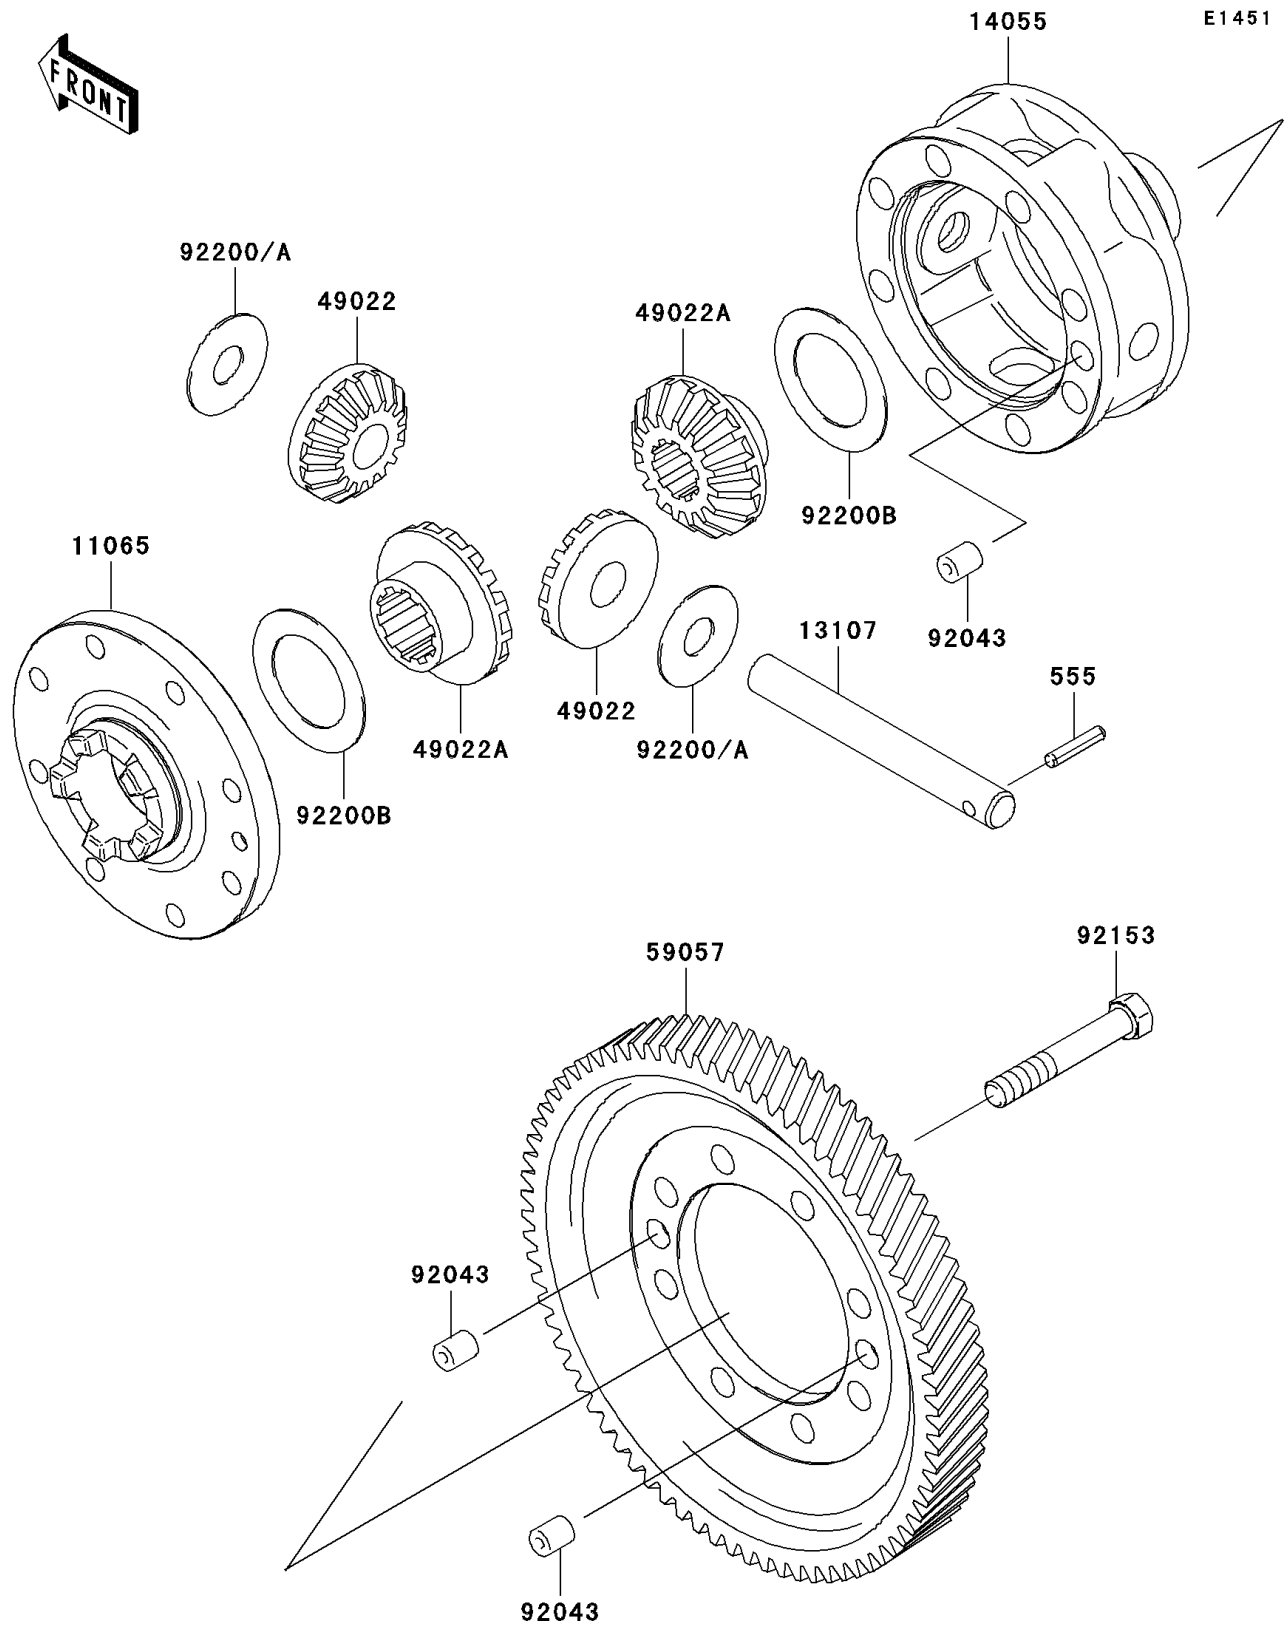

## Mule 3010 Trans4x4 Hardwoods Green HD PARTS DIAGRAM

Differential

## Mule 3010 Trans4x4 Hardwoods Green HD PARTS LIST

### Differential

ITEM NAME	PART NUMBER	QUANTITY
PIN-SPRING (Ref # 555)	555A0525	1
CAP,GEAR CASE (Ref # 11065)	11065-0033	1
SHAFT (Ref # 13107)	13107-0009	1
CASE-GEAR,DIFFERENTIAL (Ref # 14055)	14055-0003	1
GEAR-BEVEL,10T (Ref # 49022)	49022-1105	1
GEAR-BEVEL,16T (Ref # 49022A)	49022-1117	1
GEAR-HELICAL,DIFFERENTIAL (Ref # 59057)	59057-0002	1
PIN,10X12 (Ref # 92043)	92043-0029	1
BOLT,10X63 (Ref # 92153)	92153-0331	1
WASHER,14.5X38X1.2 (Ref # 92200)	92200-0021	1
WASHER,14.5X38X1.0 (Ref # 92200A)	92200-1044	1
WASHER,35.5X54X1.0 (Ref # 92200B)	92200-1045	1