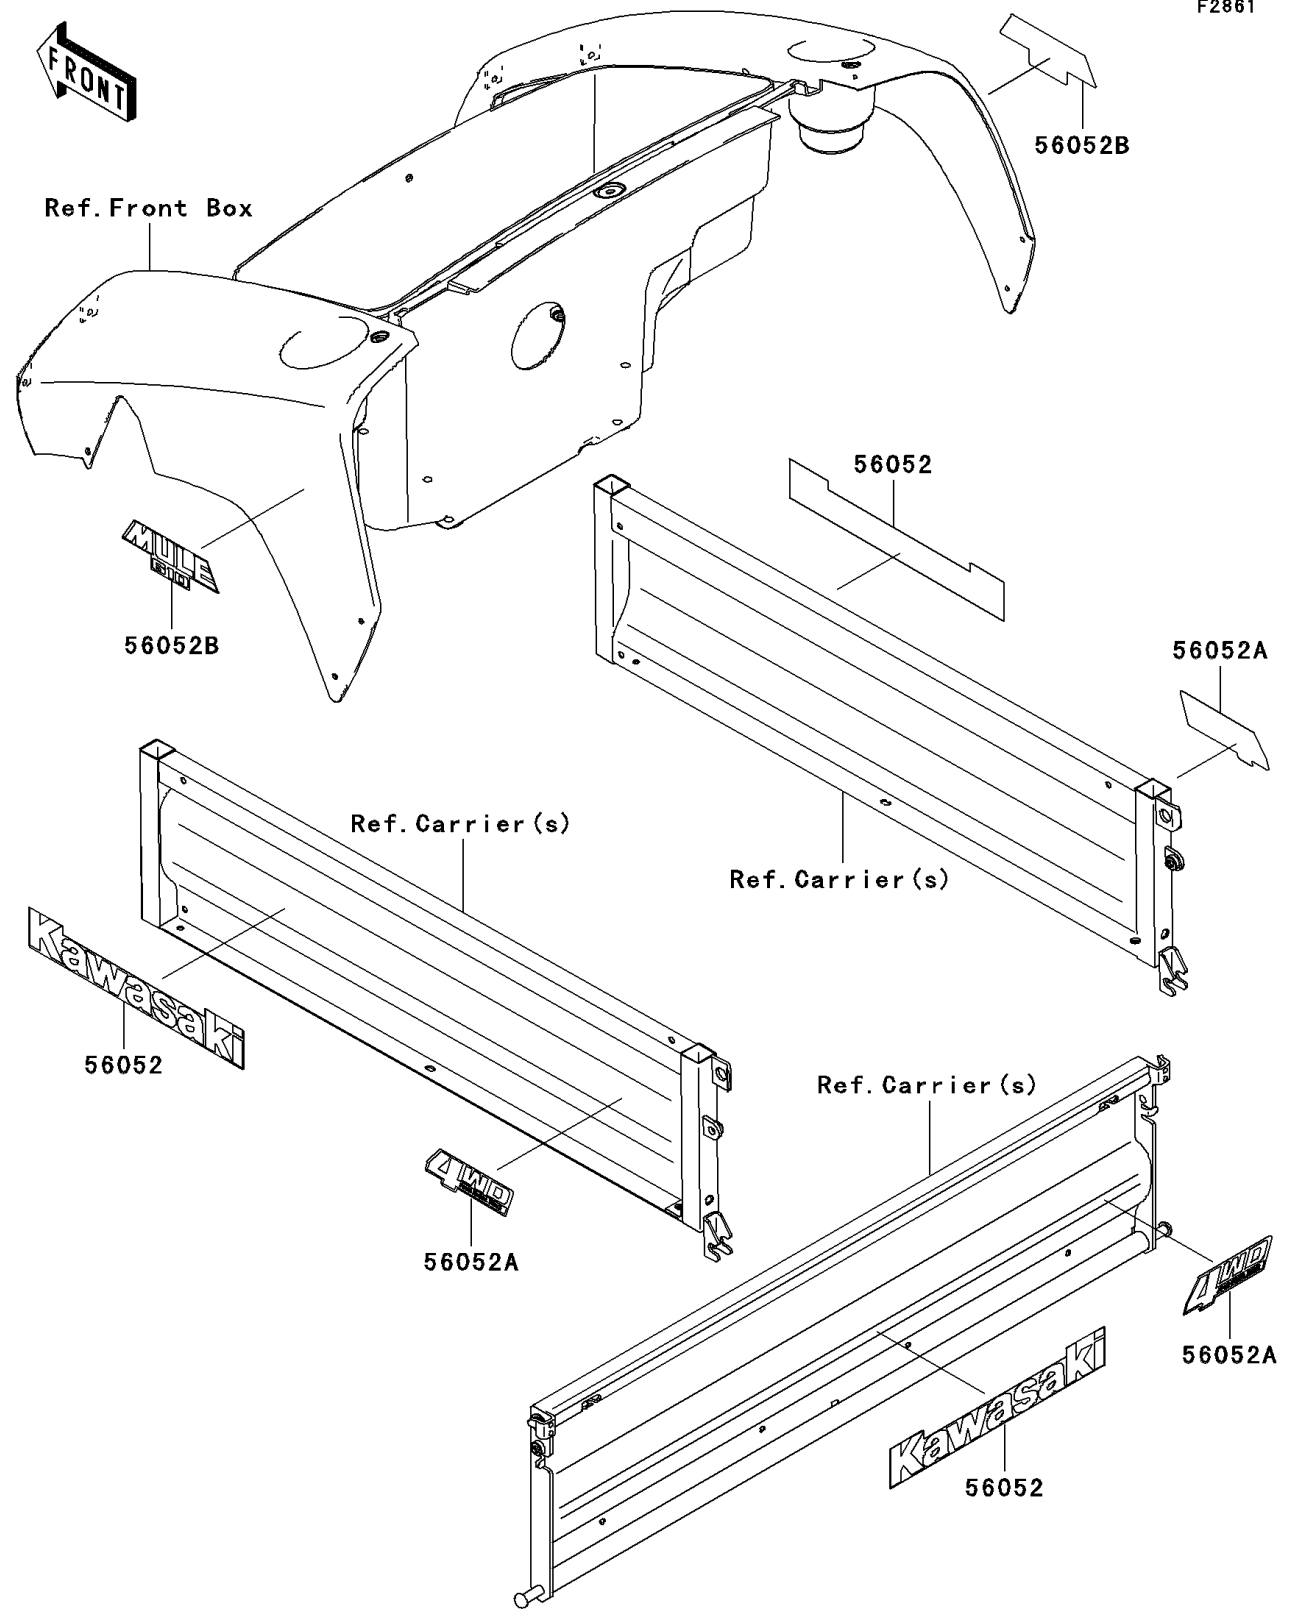

# Mule 610 4x4 Hardwoods Green HD PARTS DIAGRAM

Decals

F2861

# Mule 610 4x4 Hardwoods Green HD PARTS LIST

## Decals

ITEM NAME	PART NUMBER	QUANTITY
MARK,SIDE PLATE,KAWASAKI (Ref # 56052)	56052-0105	3
MARK,SIDE PLATE,4WD (Ref # 56052A)	56052-0106	3
MARK,FR FENDER,MULE 610 (Ref # 56052B)	56052-0475	2