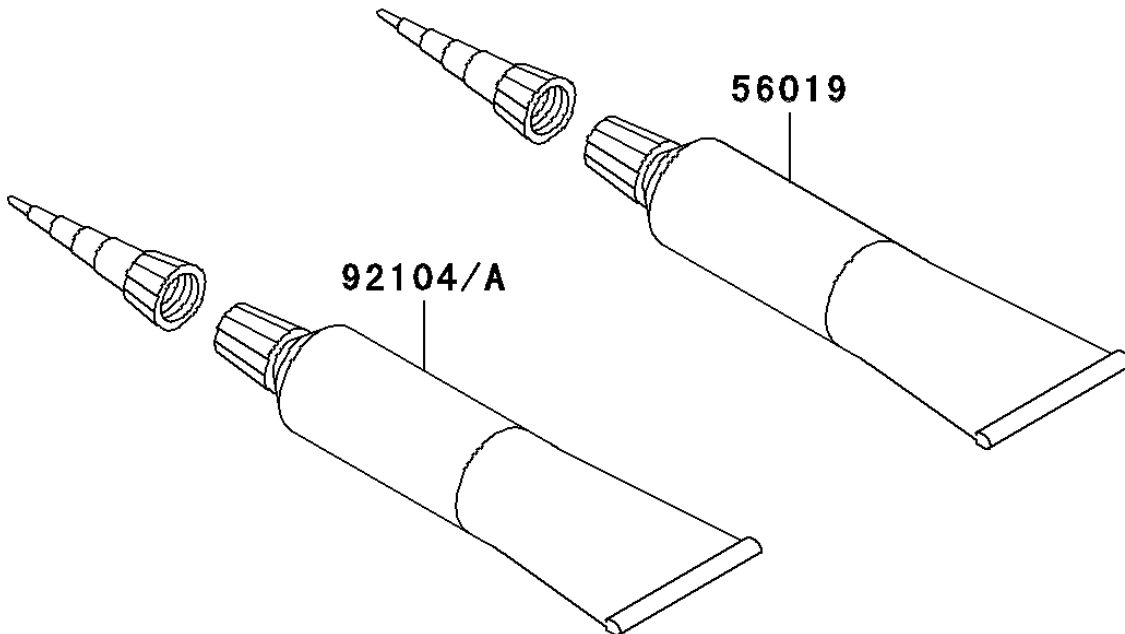

Mule 610 4x4 Hardwoods Green HD PARTS DIAGRAM

Owner's Tools

F2810

Mule 610 4x4 Hardwoods Green HD PARTS LIST

Owner's Tools

ITEM NAME	PART NUMBER	QUANTITY
-----------	-------------	----------