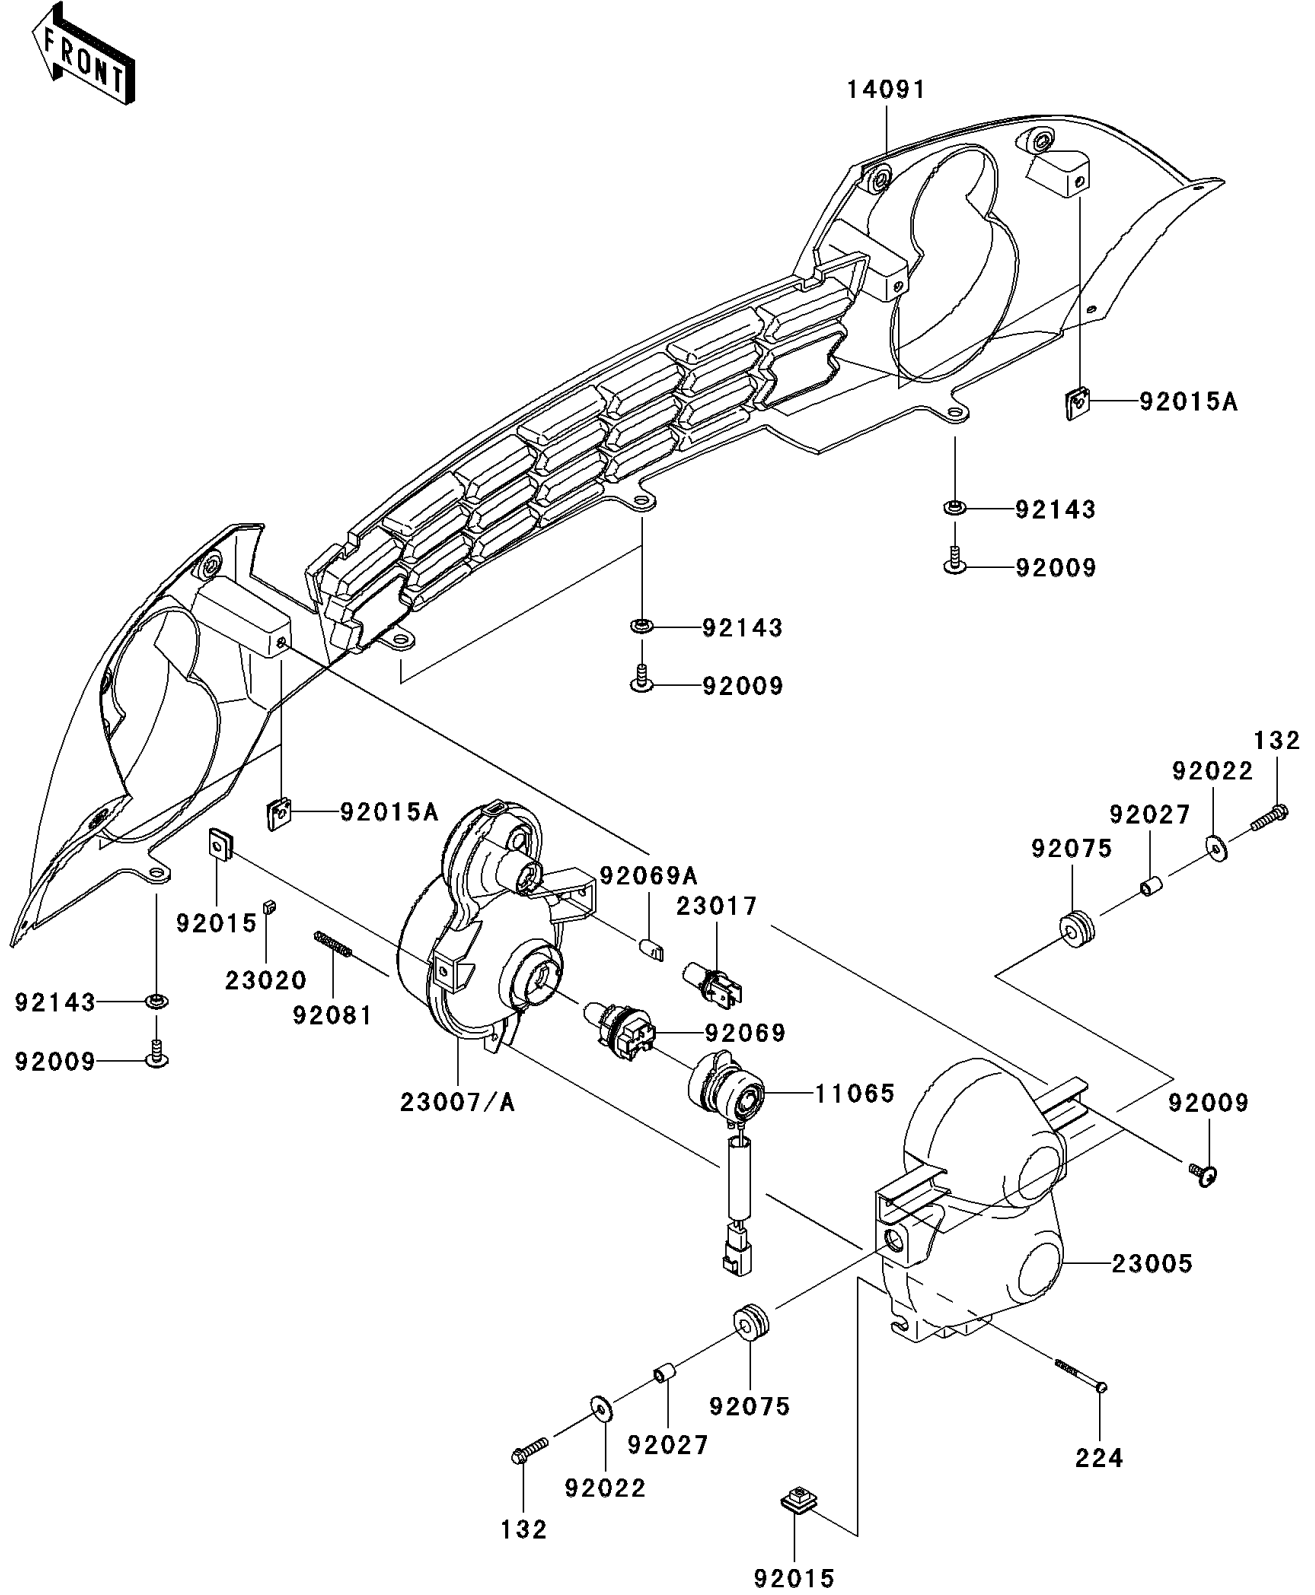

Mule 610 4x4 Hardwoods Green HD PARTS DIAGRAM

Headlight(s)

F2710

Mule 610 4x4 Hardwoods Green HD PARTS LIST

Headlight(s)

ITEM NAME	PART NUMBER	QUANTITY
BOLT-FLANGED-SMALL,6X25 (Ref # 132)	132H0625	4
SCREW-PAN-WP-CROS,4X45 (Ref # 224)	224D0445	2
CAP,HEAD LAMP (Ref # 11065)	11065-0104	2
COVER,FRONT GRILLE,BLACK (Ref # 14091)	14091-0342-283	1
BODY-COMP-HEAD LAMP (Ref # 23005)	23005-0005	2
LENS-COMP,HEAD LAMP,LH (Ref # 23007)	23007-0047	1
LENS-COMP,HEAD LAMP,RH (Ref # 23007A)	23007-0048	1
SOCKET,HEAD LAMP (Ref # 23017)	23017-0002	2
NUT,4MM,FOCUS ADJUST (Ref # 23020)	23020-018	2
SCREW,6X16 (Ref # 92009)	92009-1621	8
NUT,6MM (Ref # 92015)	92015-1094	6
NUT,CLAMP,6MM (Ref # 92015A)	92015-1678	4
WASHER,6.5X20X1.6 (Ref # 92022)	92022-125	4
COLLAR,6.8X10X12 (Ref # 92027)	92027-162	4
BULB,12V 30/30W (Ref # 92069)	92069-0012	2
BULB,12V 5W (Ref # 92069A)	92069-0013	2
DAMPER (Ref # 92075)	92075-1690	4
SPRING,FOCUS ADJUST (Ref # 92081)	92081-1896	2
COLLAR (Ref # 92143)	92143-1087	4