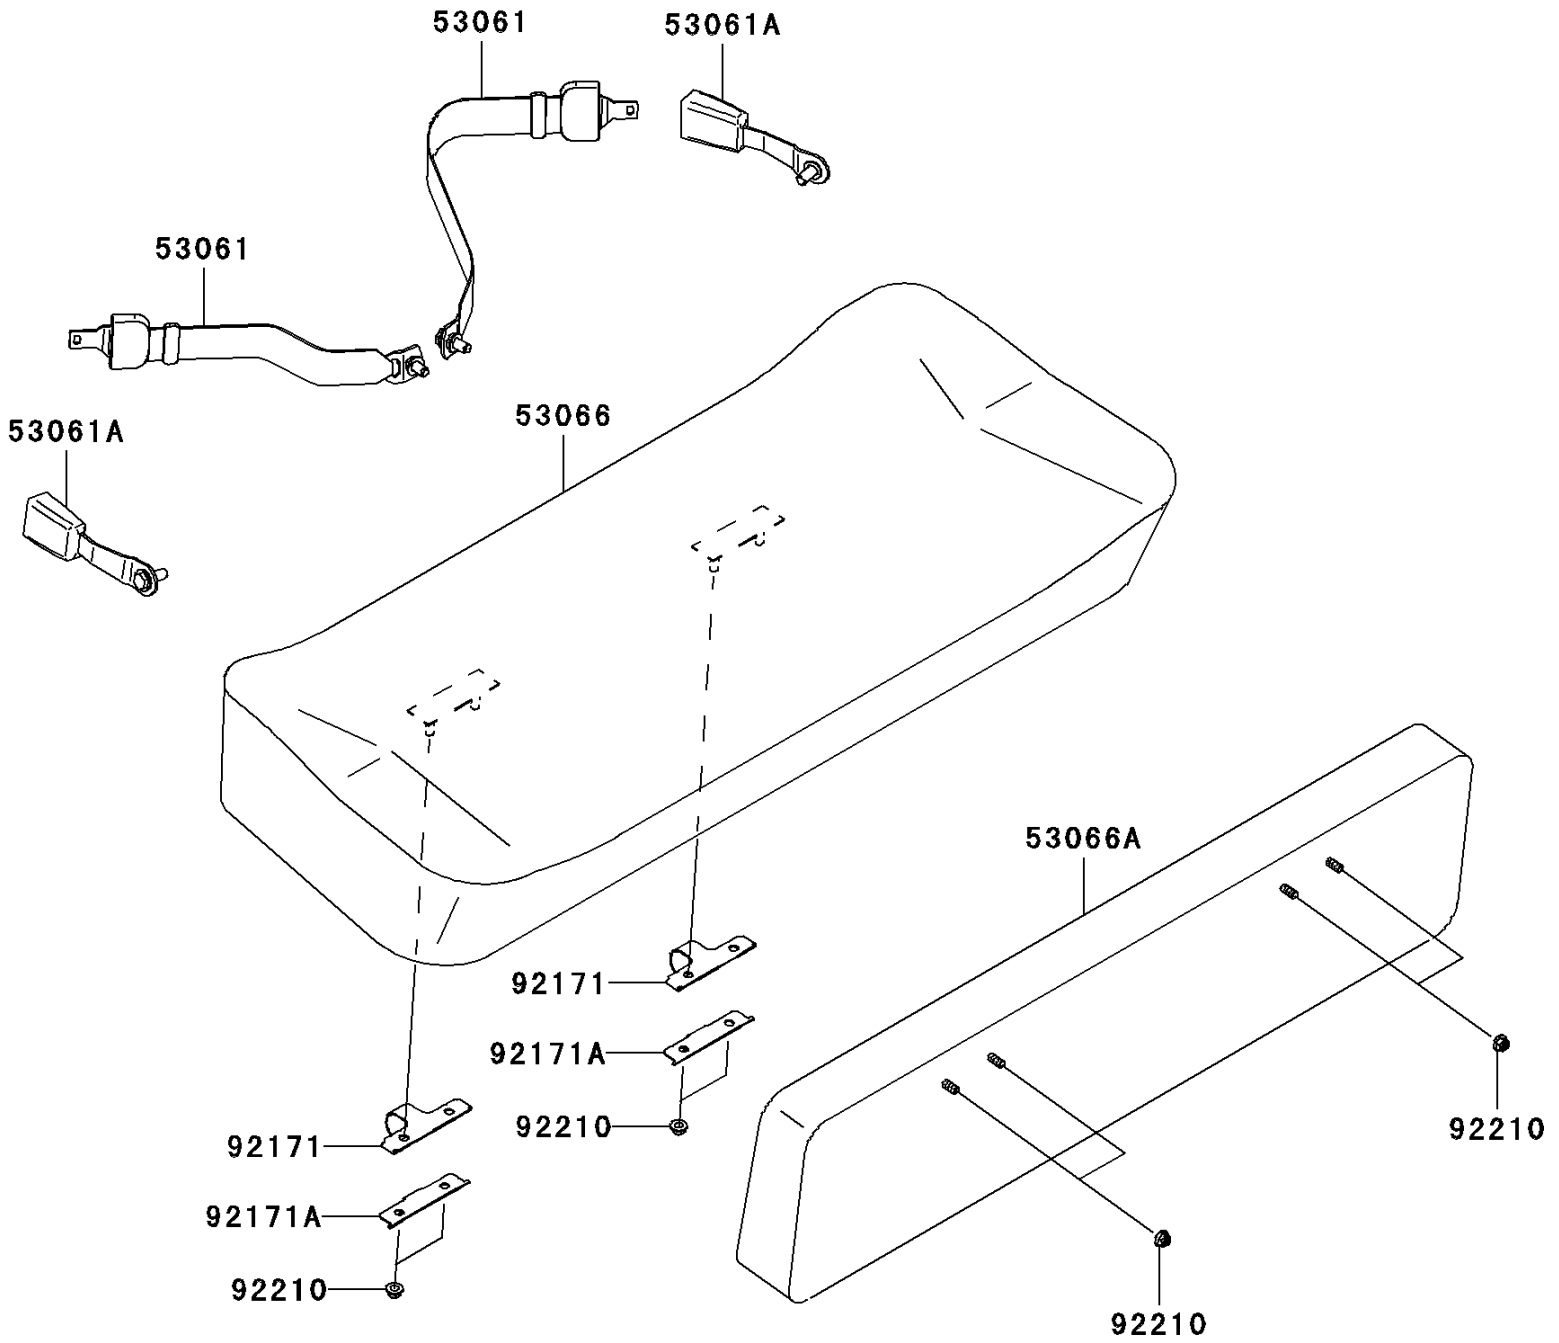

# Mule 610 4x4 Hardwoods Green HD PARTS DIAGRAM

Seat

F2510

# Mule 610 4x4 Hardwoods Green HD PARTS LIST

## Seat

ITEM NAME	PART NUMBER	QUANTITY
BELT-SEAT,CATCH PLATE (Ref # 53061)	53061-1013	2
BELT-SEAT,BUCKLE (Ref # 53061A)	53061-1014	2
SEAT-ASSY,CUSHION,S.M.BROWN (Ref # 53066)	53066-0077-MB	1
SEAT-ASSY,BACK,S.M.BROWN (Ref # 53066A)	53066-0078-MB	1
CLAMP (Ref # 92171)	92171-0441	2
CLAMP (Ref # 92171A)	92171-0442	2
NUT,FLANGED,LOCK,8MM (Ref # 92210)	92210-0005	8