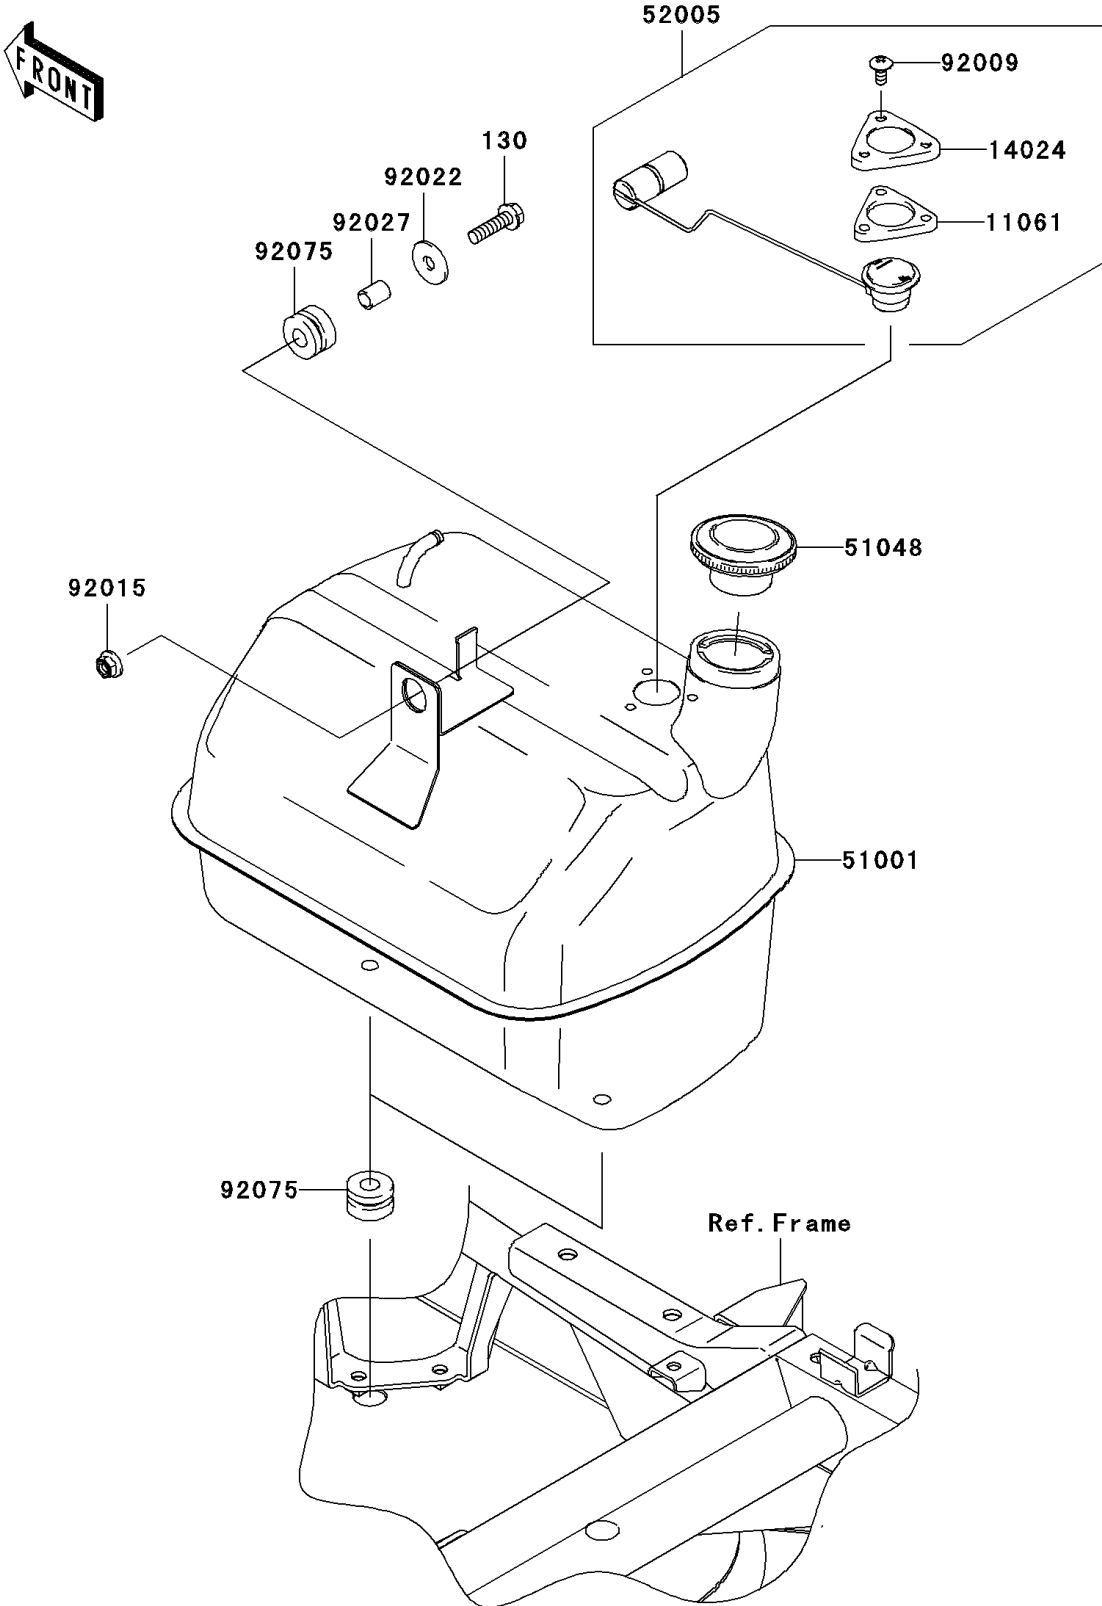

2005 Mule 610 4x4 Hardwoods Green HD PARTS DIAGRAM

Fuel Tank

F2410

2005 Mule 610 4x4 Hardwoods Green HD PARTS LIST

Fuel Tank

ITEM NAME	PART NUMBER	QUANTITY
BOLT-FLANGED,8X30 (Ref # 130)	130D0830	1
GASKET,FUEL GAUGE (Ref # 11061)	11061-0120	1
COVER,FUEL GAUGE (Ref # 14024)	14024-1697	1
TANK-COMP-FUEL (Ref # 51001)	51001-0073	1
CAP-ASSY-TANK,FUEL (Ref # 51048)	51048-0005	1
GAUGE,FUEL (Ref # 52005)	52005-0012	1
SCREW,6X14 (Ref # 92009)	92009-1541	3
NUT,LOCK,FLANGED,8MM (Ref # 92015)	92015-1397	1
WASHER,9X28X2.3 (Ref # 92022)	92022-1632	1
COLLAR,8.8X12X15.5 (Ref # 92027)	92027-1081	1
DAMPER (Ref # 92075)	92075-1736	3