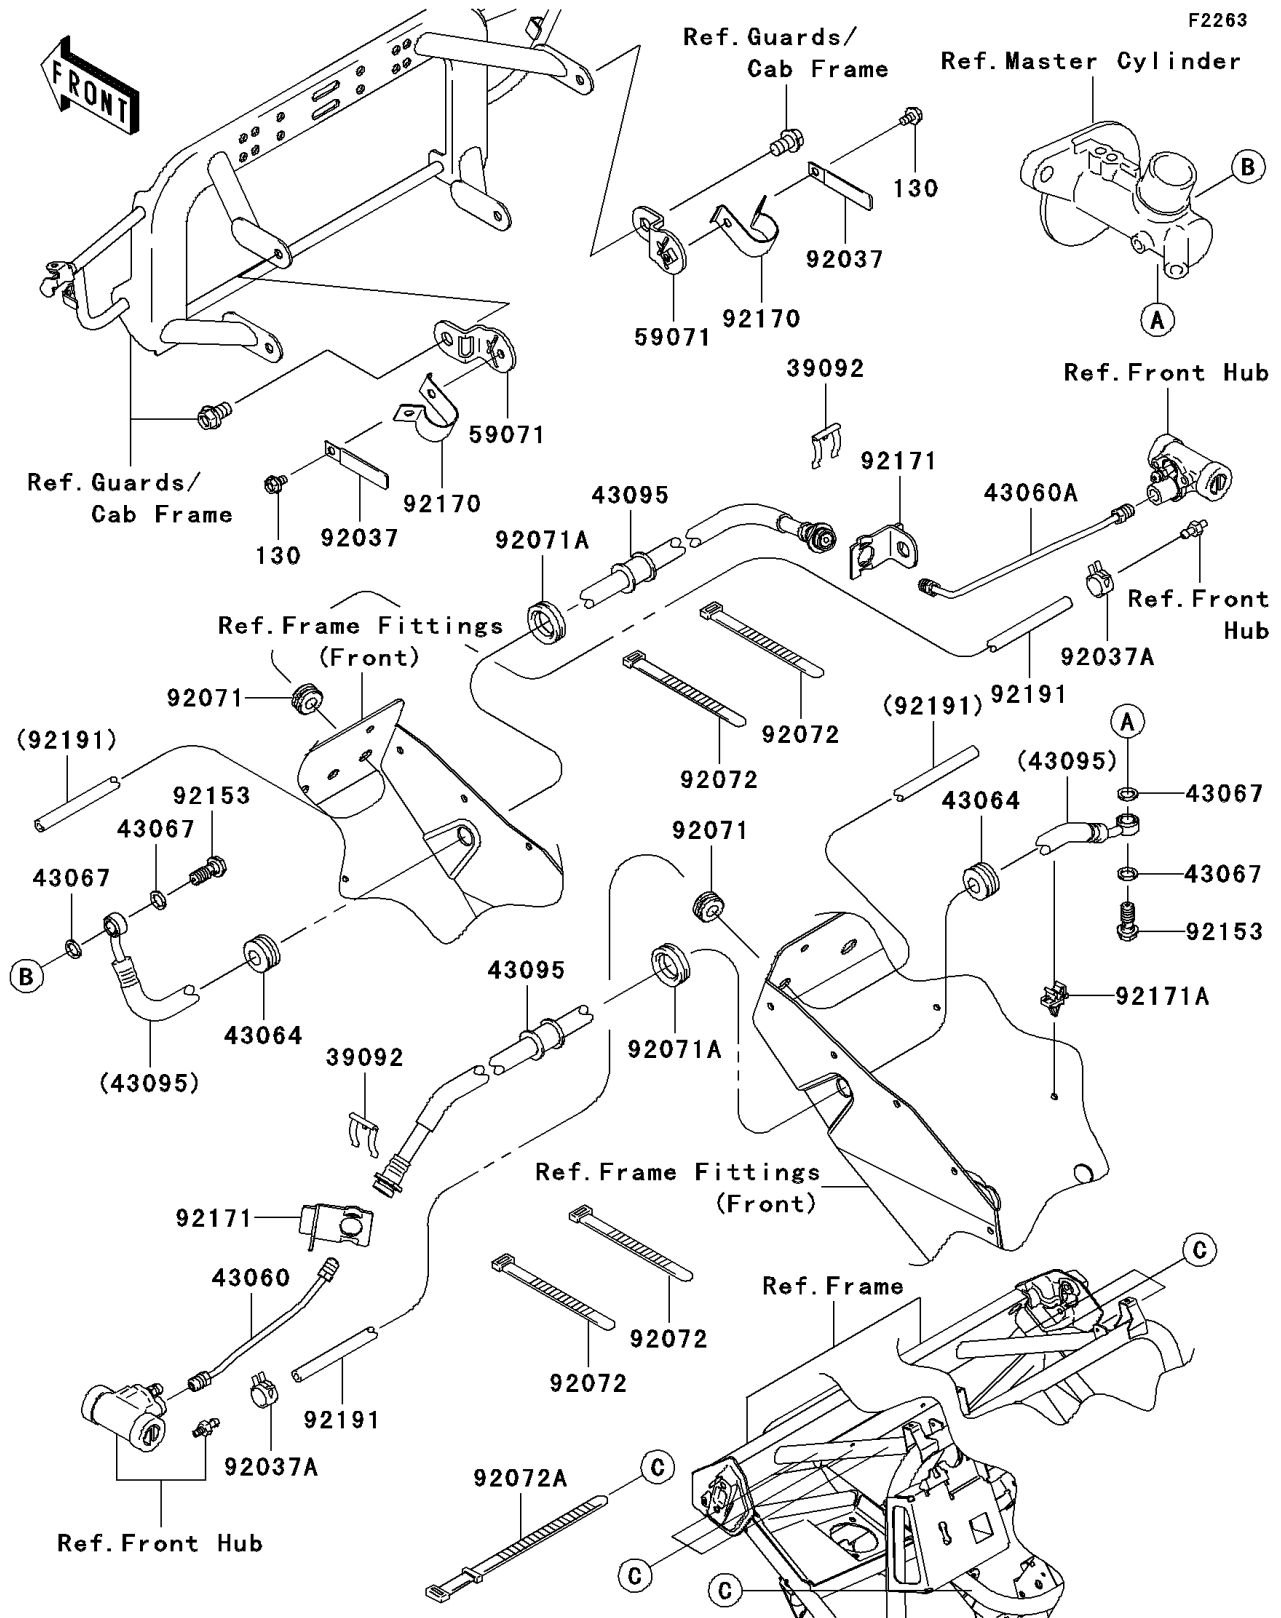

Mule 610 4x4 Hardwoods Green HD PARTS DIAGRAM

Front Brake Piping

Mule 610 4x4 Hardwoods Green HD PARTS LIST

Front Brake Piping

ITEM NAME	PART NUMBER	QUANTITY
-----------	-------------	----------