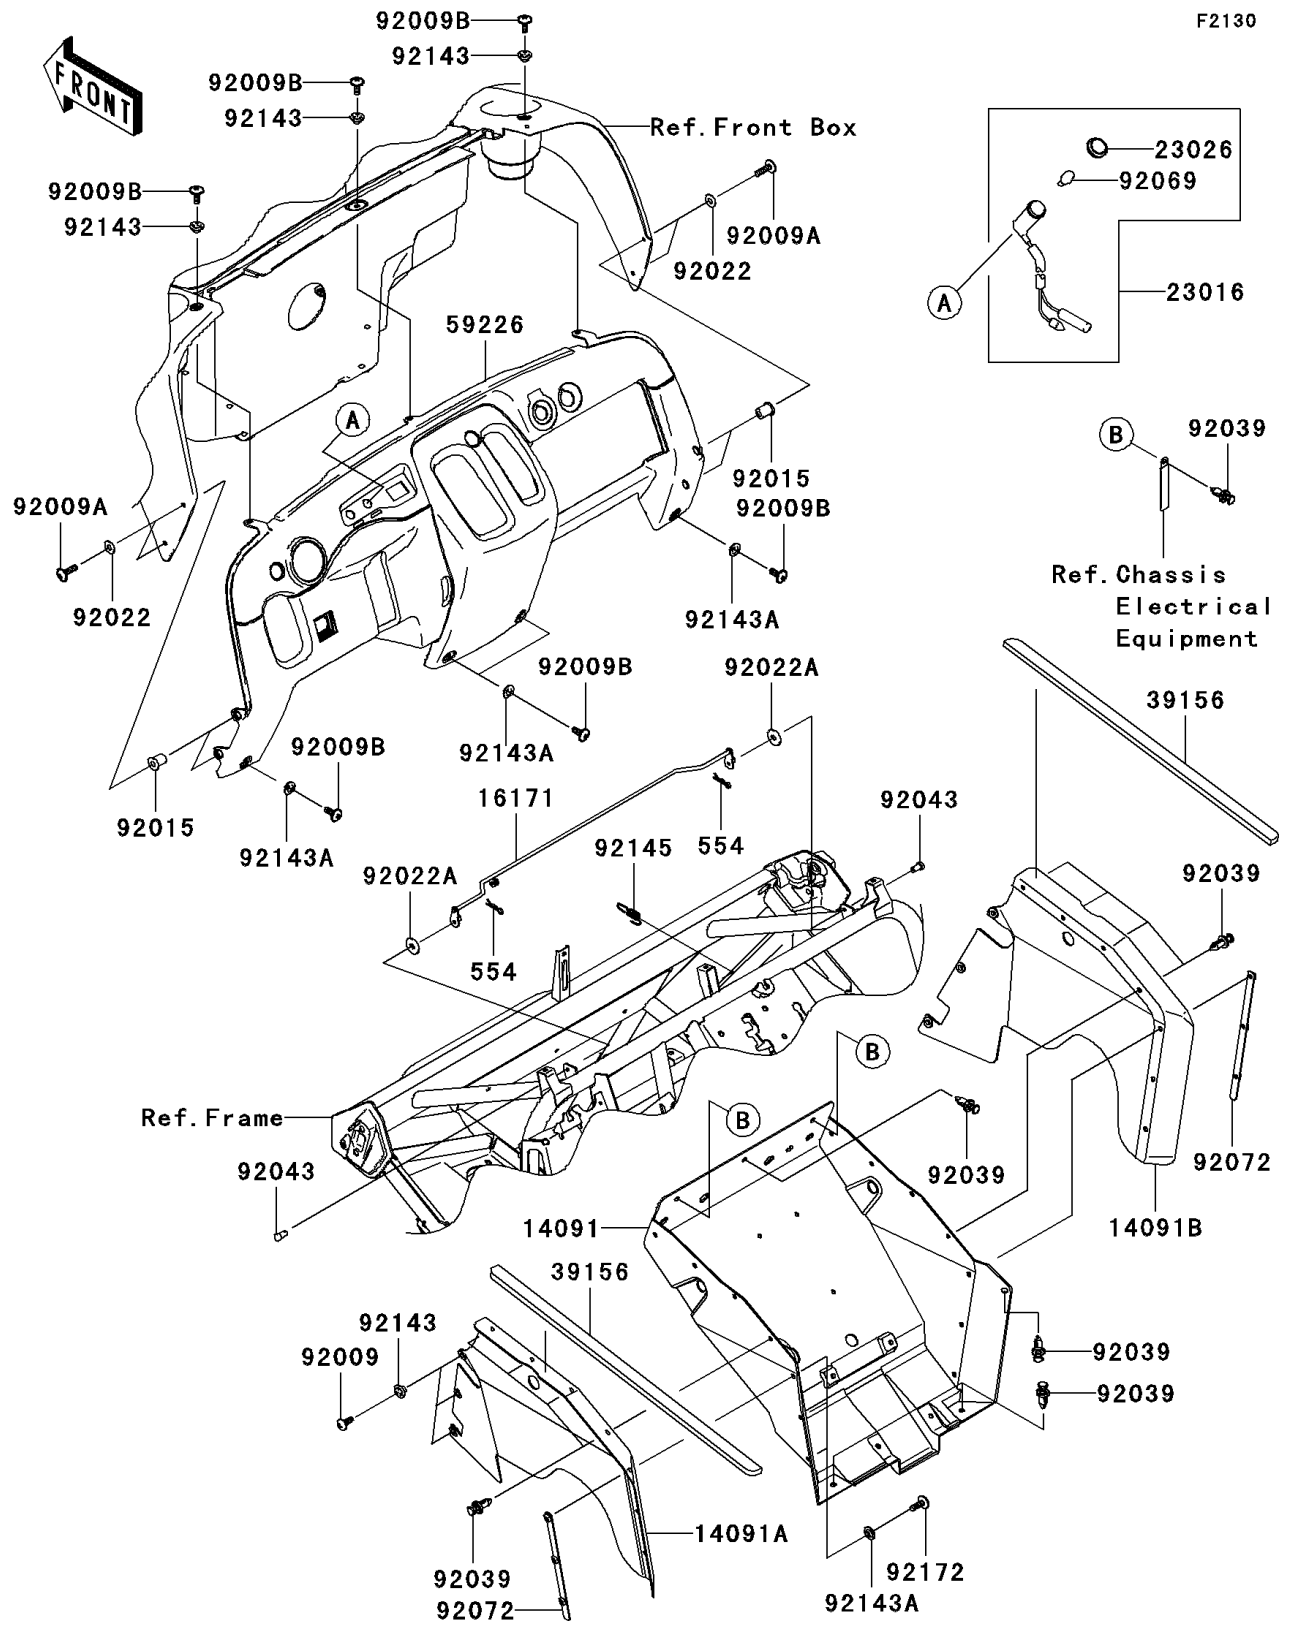

Mule 610 4x4 Hardwoods Green HD PARTS DIAGRAM

Frame Fittings(Front)

Mule 610 4x4 Hardwoods Green HD PARTS LIST

Frame Fittings(Front)

ITEM NAME	PART NUMBER	QUANTITY
PIN-SNAP (Ref # 554)	554A0600	2
COVER,FLOOR,CNT (Ref # 14091)	14091-0408	1
COVER,FLOOR,SIDE,LH (Ref # 14091A)	14091-0424	1
COVER,FLOOR,SIDE,RH (Ref # 14091B)	14091-0425	1
LINK,HOOD (Ref # 16171)	16171-0010	1
LAMP-ASSY,TEMP (Ref # 23016)	23016-1128	2
LENS,TEMP LAMP (Ref # 23026)	23026-1157	2
PAD (Ref # 39156)	39156-0071	2
PANEL-CONTROL,S.M.BROWN (Ref # 59226)	59226-0009-275	1
SCREW,TAPPING,6X16 (Ref # 92009)	92009-1166	6
SCREW,6X22,BLACK (Ref # 92009A)	92009-1256	4
SCREW,6X16 (Ref # 92009B)	92009-1621	7
NUT (Ref # 92015)	92015-1700	4
WASHER,6.5X16X1 (Ref # 92022)	92022-1143	4
WASHER,6.5X20X1.6,BLACK (Ref # 92022A)	92022-1346	2
RIVET (Ref # 92039)	92039-1229	15
PIN,6X9 (Ref # 92043)	92043-1626	2
BULB,12V 1.7W,T10 (Ref # 92069)	92069-1059	2
BAND (Ref # 92072)	92072-0042	2
COLLAR (Ref # 92143)	92143-1057	9
COLLAR (Ref # 92143A)	92143-1087	10
SPRING (Ref # 92145)	92145-0215	1
SCREW,6X18 (Ref # 92172)	92172-0002	6