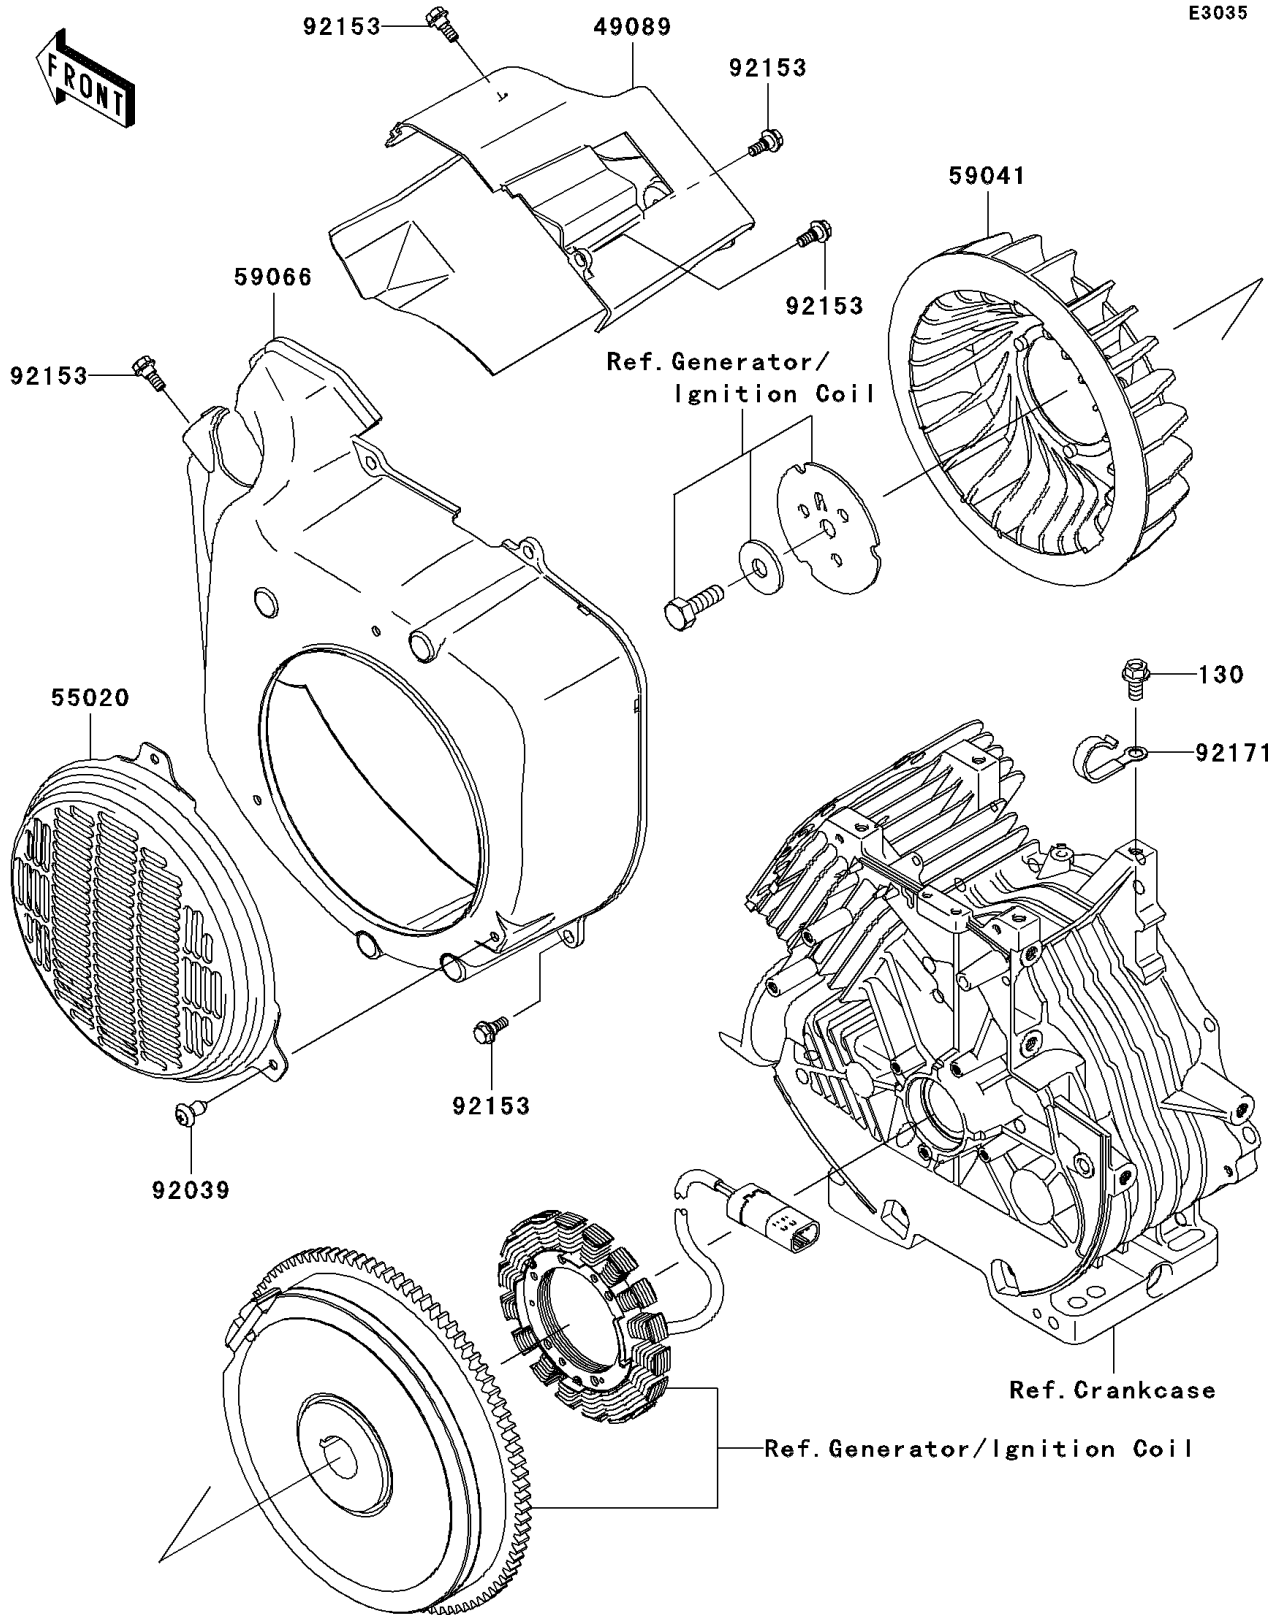

# 2005 Mule 610 4x4 Hardwoods Green HD PARTS DIAGRAM

Cooling

## 2005 Mule 610 4x4 Hardwoods Green HD PARTS LIST

### Cooling

ITEM NAME	PART NUMBER	QUANTITY
BOLT-FLANGED,8X16 (Ref # 130)	130B0816	1
SHROUD-ENGINE (Ref # 49089)	49089-2610	1
GUARD (Ref # 55020)	55020-7008	1
FAN (Ref # 59041)	59041-7010	1
HOUSING-FAN (Ref # 59066)	59066-2789	1
RIVET,GUARD (Ref # 92039)	92039-7004	3
BOLT,FLANGED,M6X5X11 (Ref # 92153)	92153-7007	8
CLAMP (Ref # 92171)	92171-7005	1