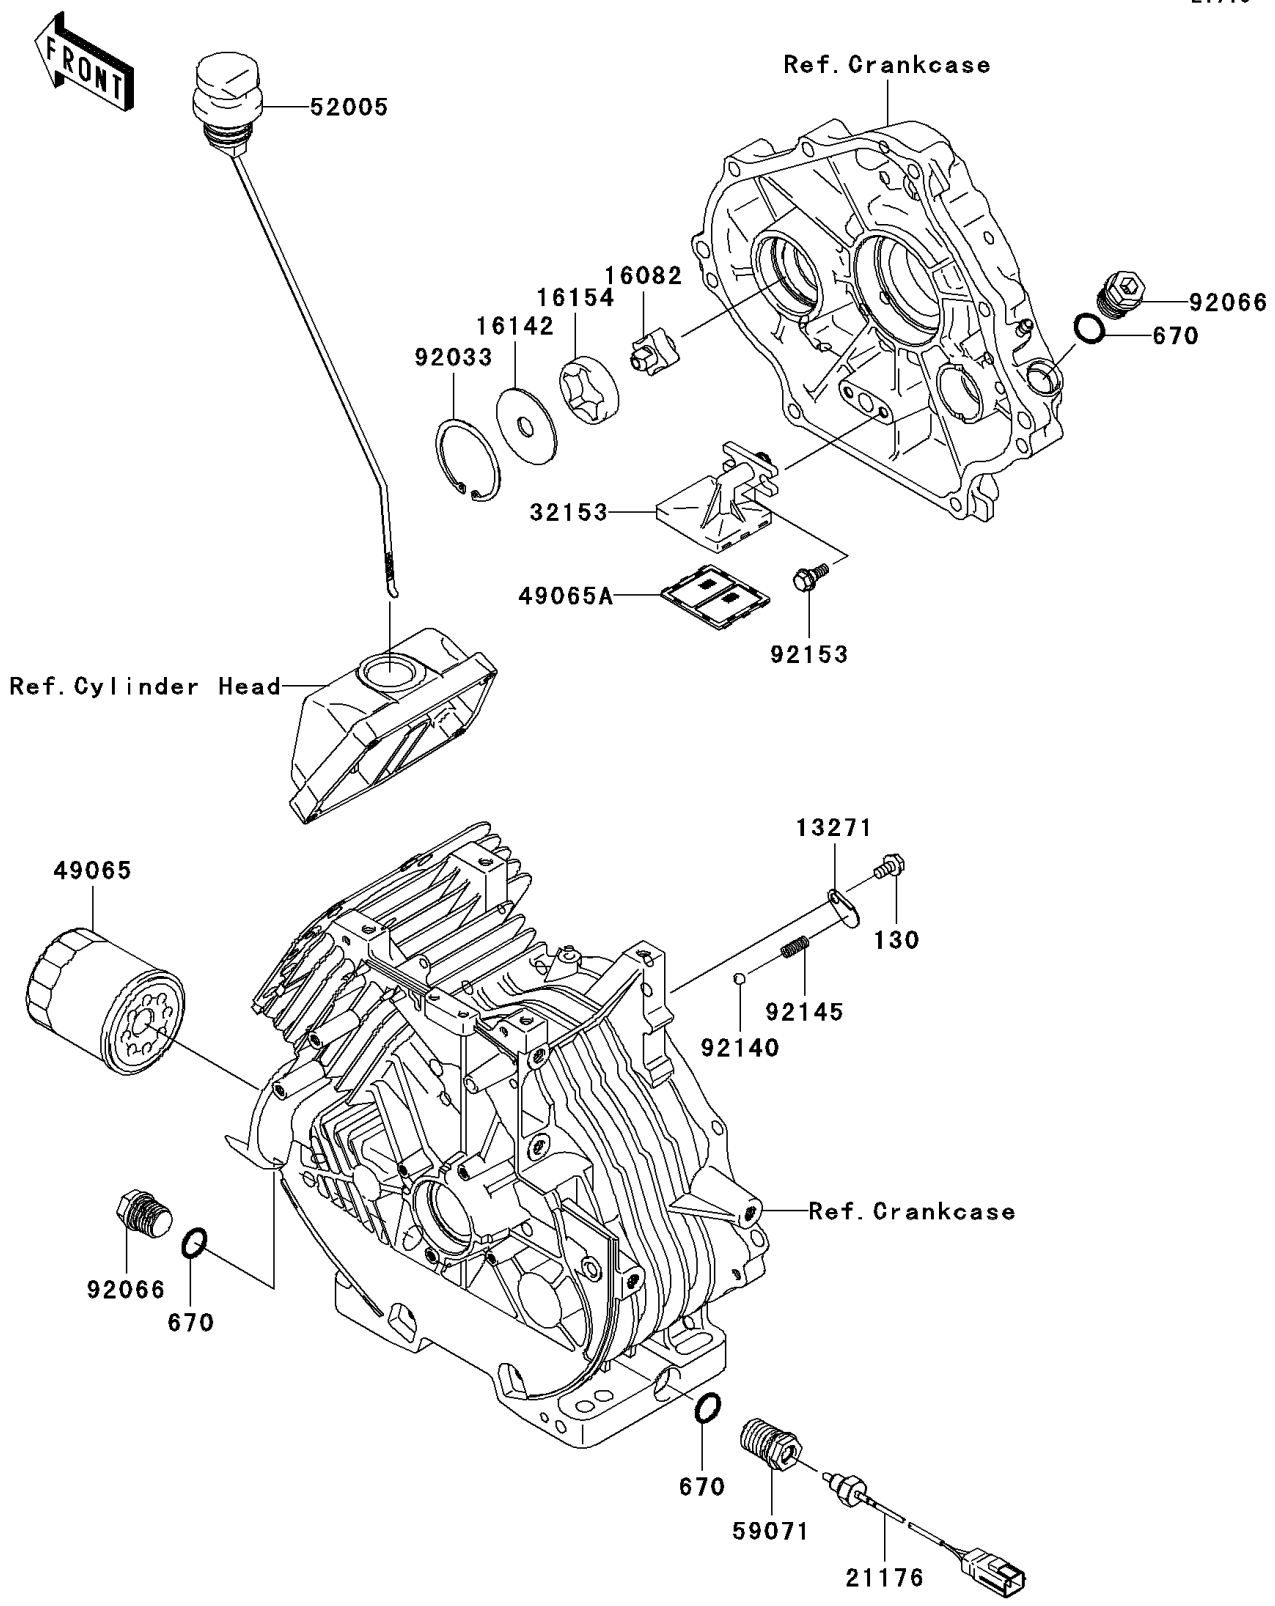

Mule 610 4x4 Hardwoods Green HD PARTS DIAGRAM

Oil Pump/Oil Filter

E1710

Mule 610 4x4 Hardwoods Green HD PARTS LIST

Oil Pump/Oil Filter

ITEM NAME	PART NUMBER	QUANTITY
-----------	-------------	----------