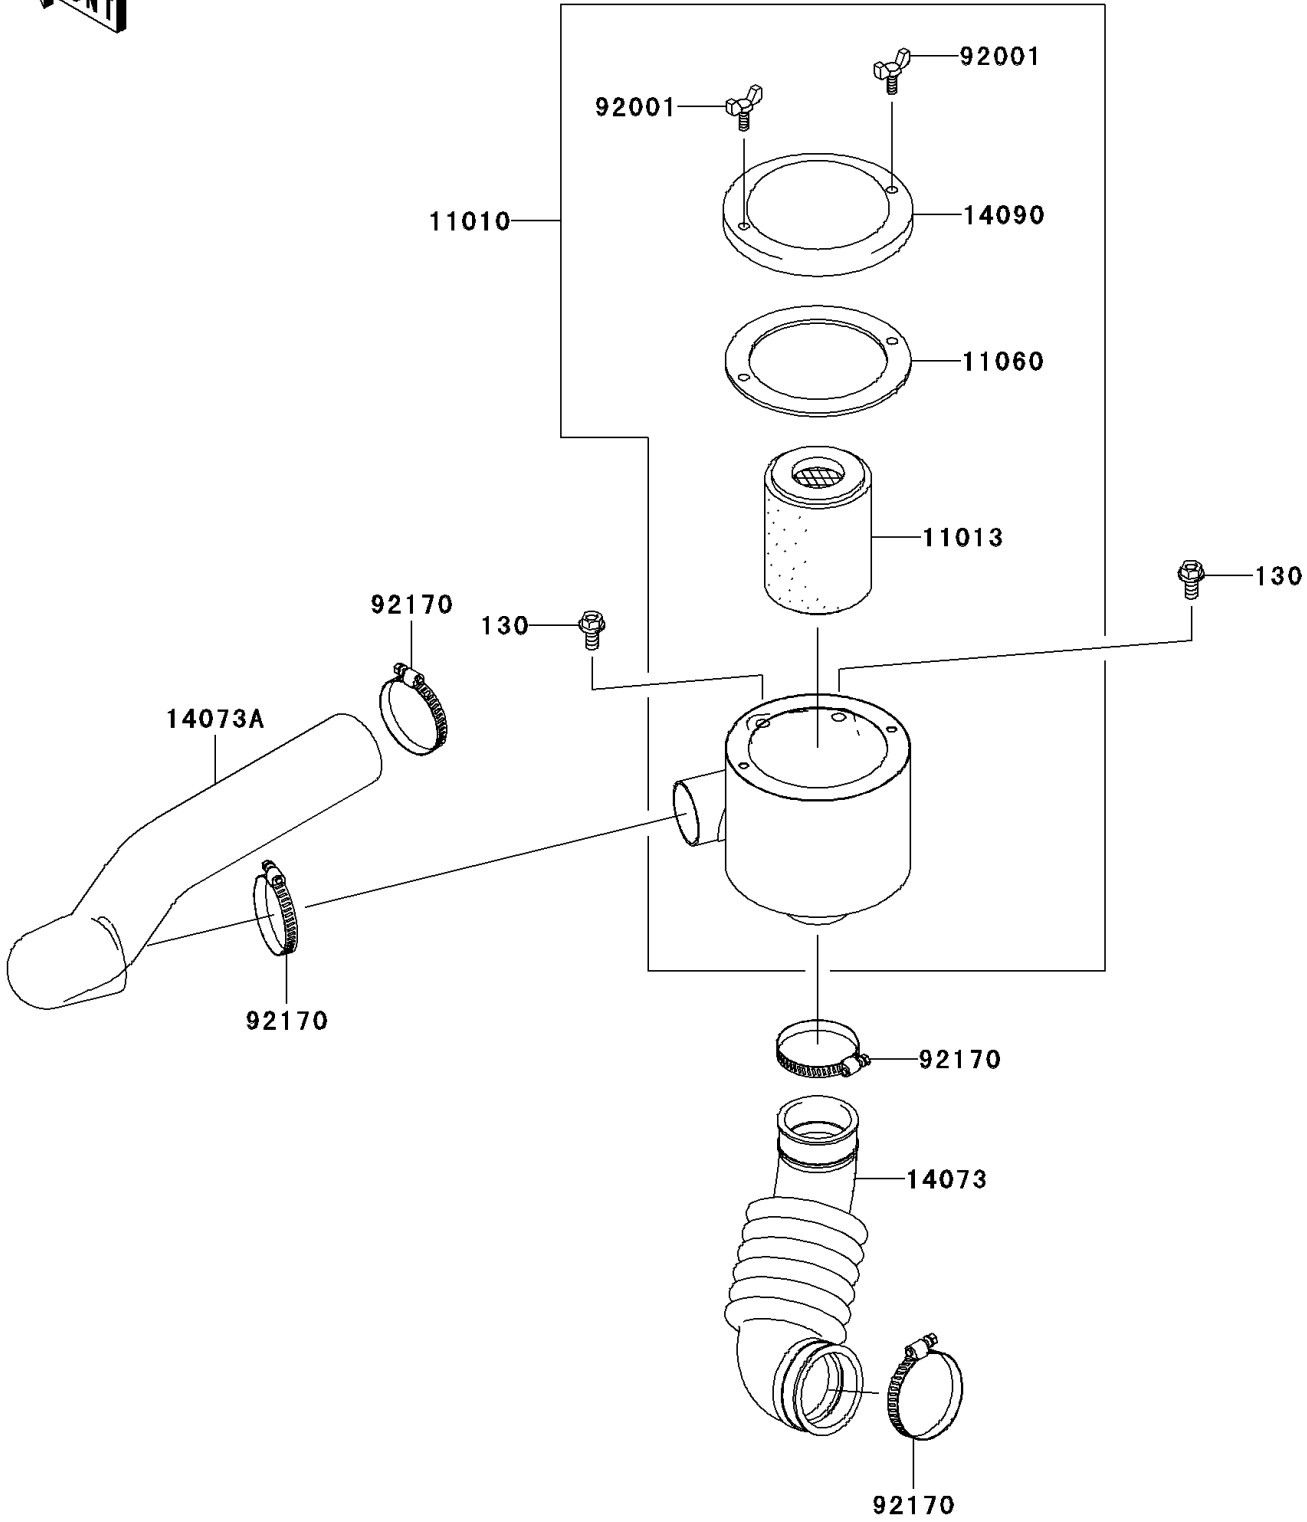

Mule 610 4x4 Hardwoods Green HD PARTS DIAGRAM

Air Cleaner-Belt Converter

E1394

Mule 610 4x4 Hardwoods Green HD PARTS LIST

Air Cleaner-Belt Converter

ITEM NAME	PART NUMBER	QUANTITY
BOLT-FLANGED,8X16 (Ref # 130)	130J0816	2
FILTER-ASSY-AIR (Ref # 11010)	11010-0055	1
ELEMENT-AIR FILTER (Ref # 11013)	11013-1263	1
GASKET,AIR FILTER CASE (Ref # 11060)	11060-1975	1
DUCT,AIR FILTER-CASE (Ref # 14073)	14073-0061	1
DUCT,BAR-AIR FILTER (Ref # 14073A)	14073-0080	1
COVER,AIR FILTER (Ref # 14090)	14090-1766	1
BOLT,WING,6X15 (Ref # 92001)	92001-1703	2
CLAMP (Ref # 92170)	92170-1674	4