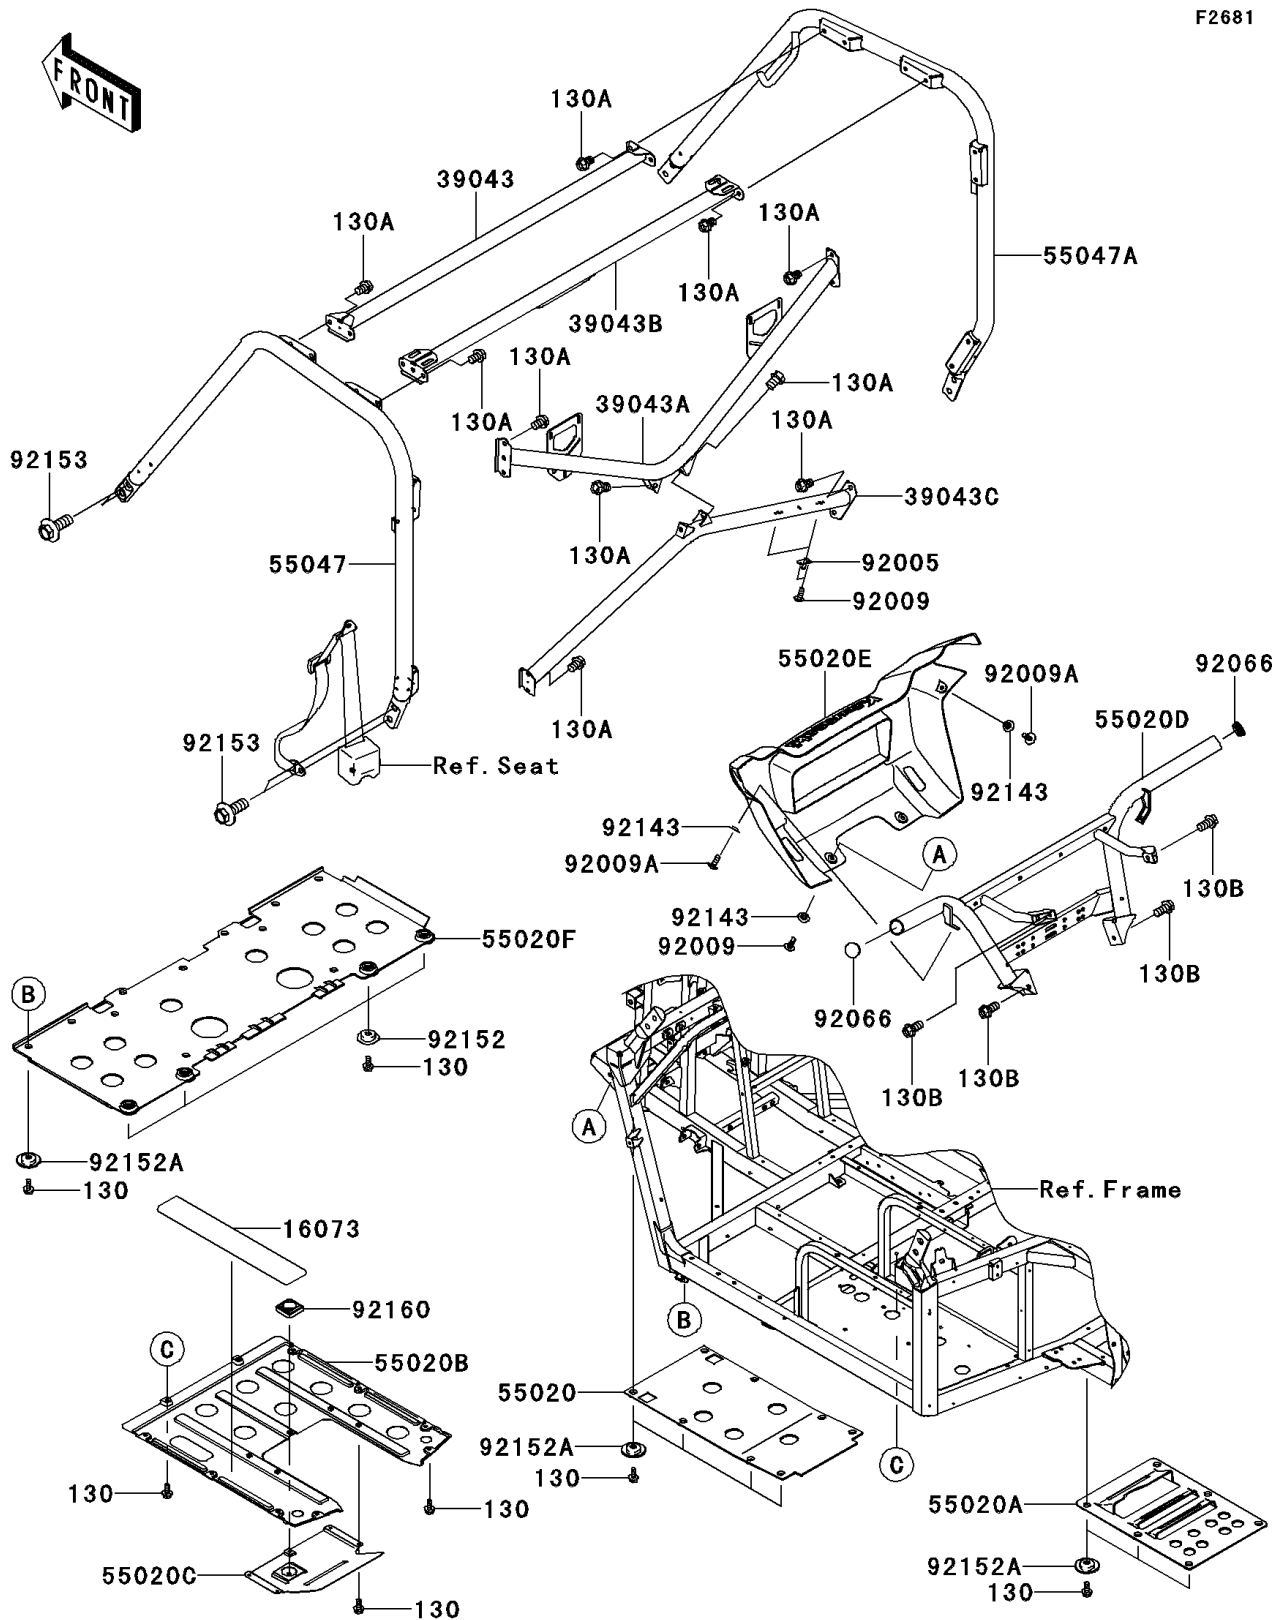

2010 Teryx® 750 FI 4x4 LE PARTS DIAGRAM

Guards/Cab Frame(RAF/RBF)

F2681

2010 Teryx® 750 FI 4x4 LE PARTS LIST

Guards/Cab Frame(RAF/RBF)

ITEM NAME	PART NUMBER	QUANTITY
BOLT-FLANGED,6X14 (Ref # 130)	130BA0614	1
BOLT-FLANGED,10X14 (Ref # 130A)	130CB1014	1
BOLT-FLANGED,10X20 (Ref # 130B)	130CB1020	1
INSULATOR,ENGINE GUARD (Ref # 16073)	16073-0045	1
CROSSMEMBER-COMP,UPP,FR,BLACK (Ref # 39043)	39043-0001-388	1
CROSSMEMBER-COMP,RR,UPP,BLACK (Ref # 39043A)	39043-0005-388	1
CROSSMEMBER-COMP,UPP,RR,BLACK (Ref # 39043B)	39043-0007-388	1
CROSSMEMBER-COMP,RR,LWR,BLACK (Ref # 39043C)	39043-0008-388	1
GUARD,SKID,FR (Ref # 55020)	55020-0301	1
GUARD,SKID,RR (Ref # 55020A)	55020-0402	1
GUARD,SKID,MIDDLE (Ref # 55020B)	55020-0437	1
GUARD,ENGINE,SUB (Ref # 55020C)	55020-0438	1
GUARD,FRONT PIPE,T.BLACK (Ref # 55020D)	55020-0494-388	1
GUARD,FRONT COVER,CAMOUFLAGE (Ref # 55020E)	55020-0521-16P	1
GUARD,SKID,MIDDLE (Ref # 55020F)	55020-0522	1
BAR-COMP,LH,T.BLACK (Ref # 55047)	55047-0021-388	1
BAR-COMP,RH,T.BLACK (Ref # 55047A)	55047-0022-388	1
FITTING (Ref # 92005)	92005-0077	1
SCREW,TAPPING,6X16 (Ref # 92009)	92009-1166	1
SCREW,6X16 (Ref # 92009A)	92009-1621	1
PLUG (Ref # 92066)	92066-0114	1
COLLAR (Ref # 92143)	92143-1087	1
COLLAR (Ref # 92152)	92152-0512	1
COLLAR (Ref # 92152A)	92152-0784	1
BOLT,FLANGED,14X36 (Ref # 92153)	92153-1282	1
DAMPER (Ref # 92160)	92160-1772	1