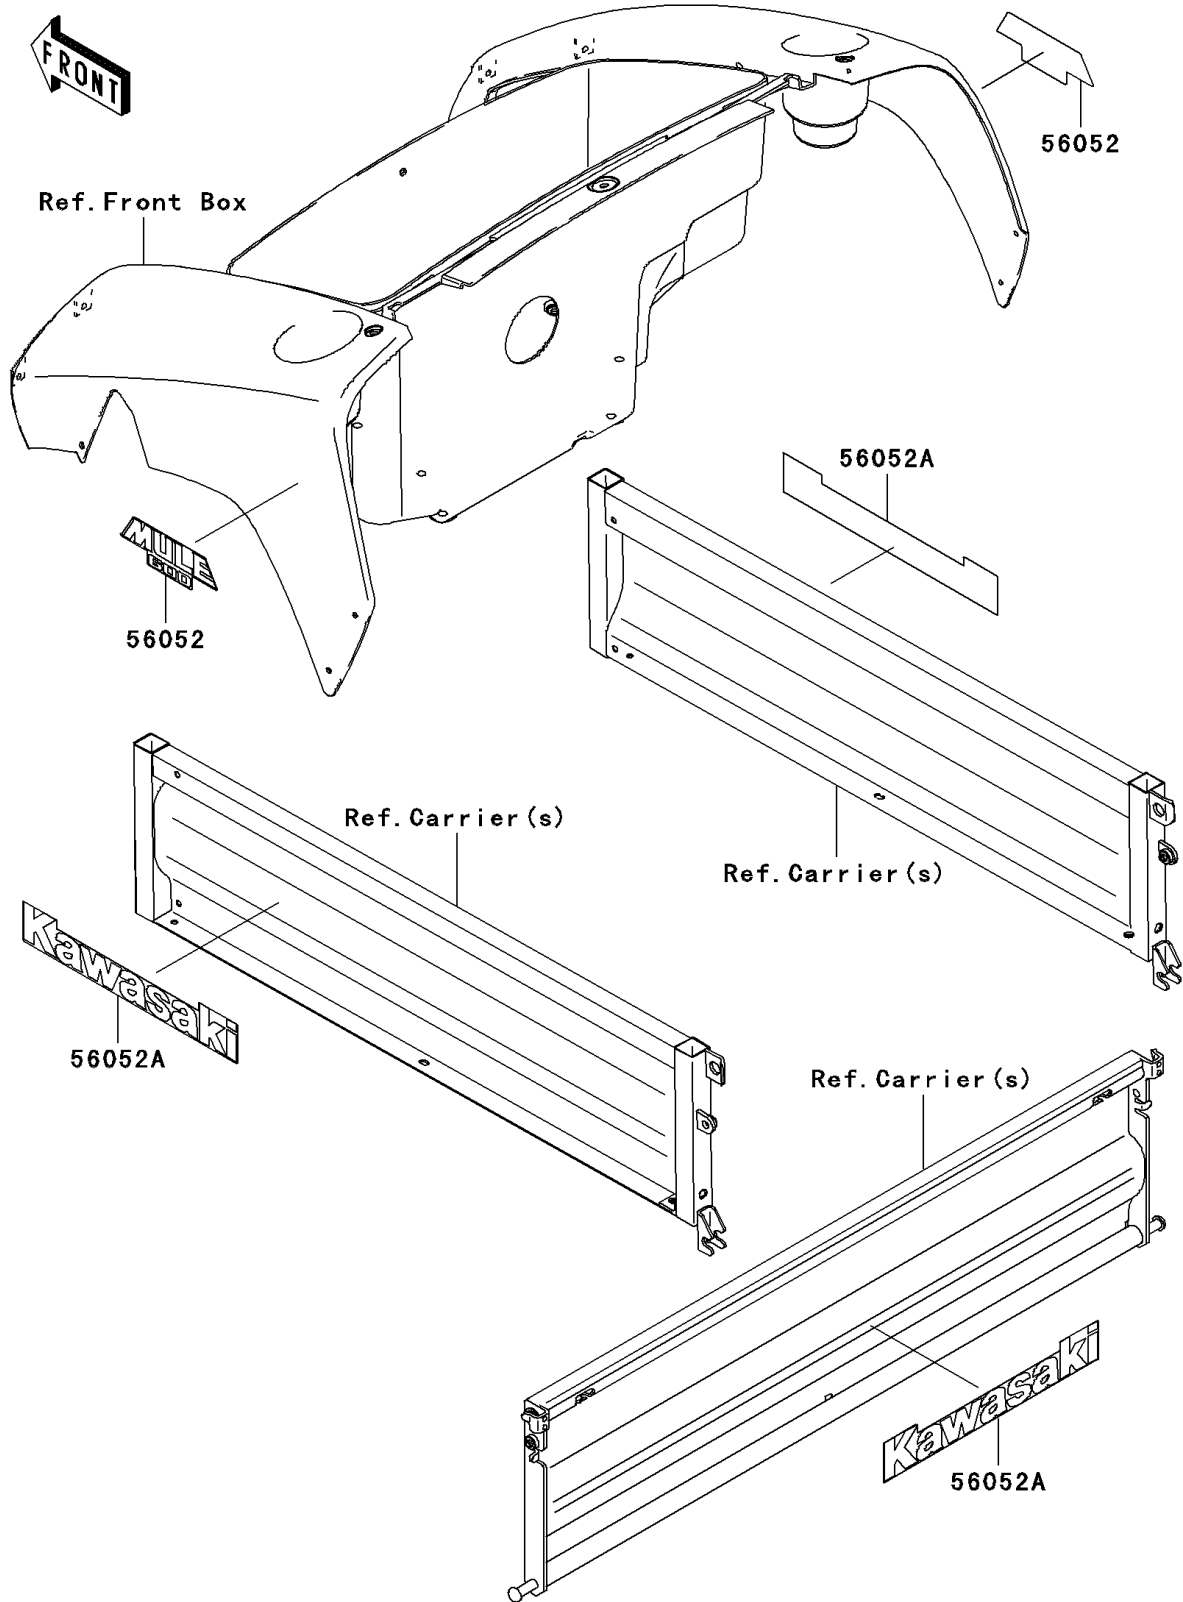

# Mule 600 PARTS DIAGRAM

Decals

F2861

# Mule 600 PARTS LIST

## Decals

ITEM NAME	PART NUMBER	QUANTITY
MARK,FR FENDER,MULE 600 (Ref # 56052)	56052-0474	2
MARK,KAWASAKI (Ref # 56052A)	56052-1809	3