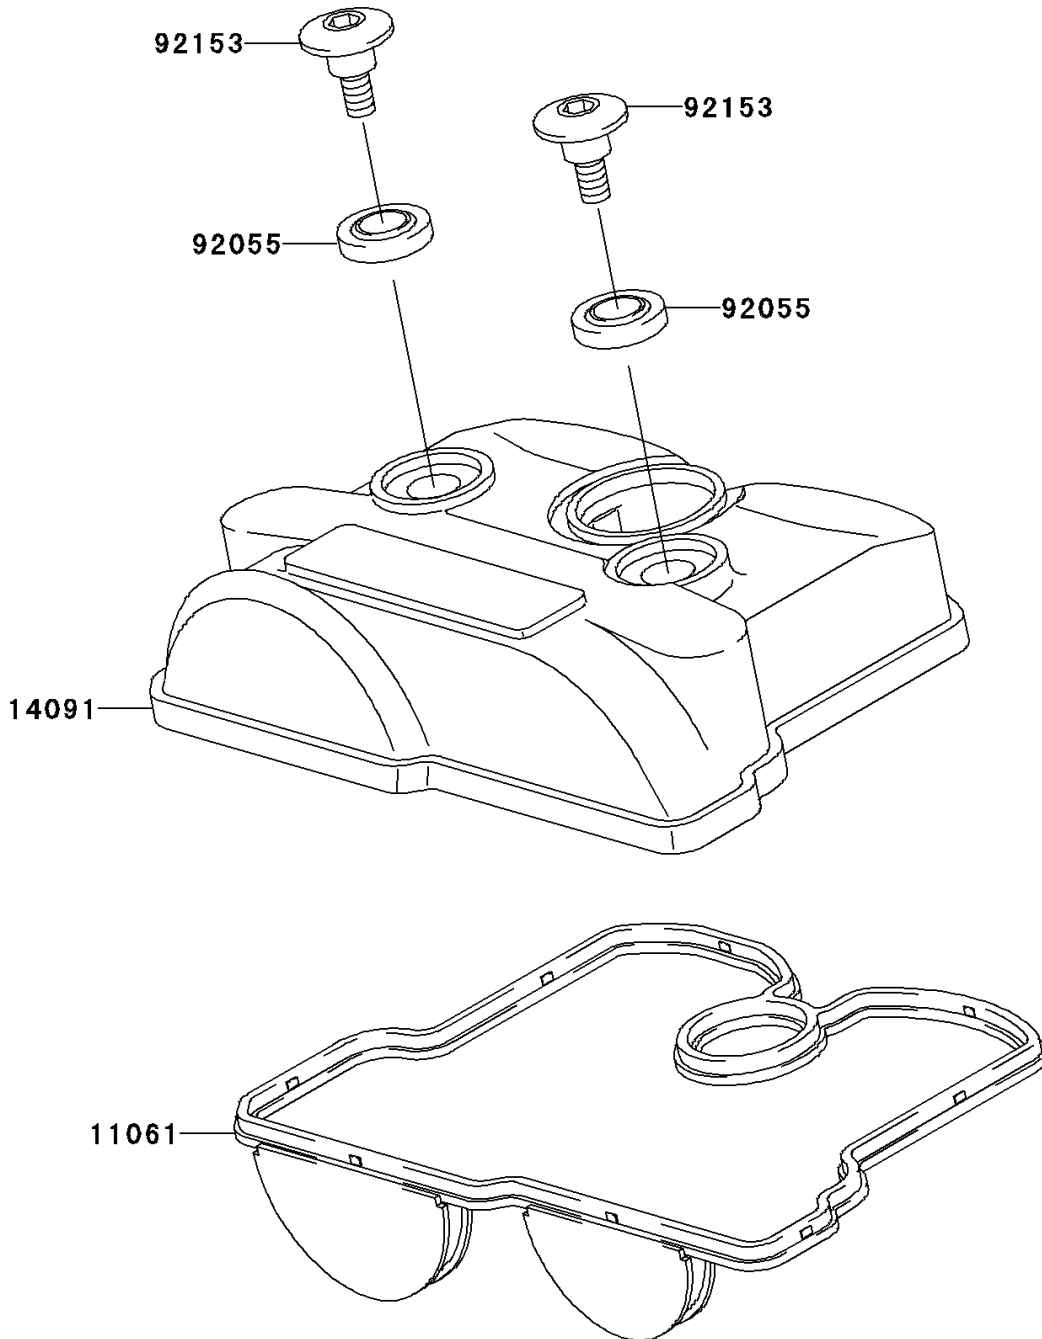

2008 KX™ 250F PARTS DIAGRAM

Cylinder Head Cover

E1112

2008 KX™ 250F PARTS LIST

Cylinder Head Cover

ITEM NAME	PART NUMBER	QUANTITY
GASKET,CYLINDER HEAD COVER (Ref # 11061)	11061-0024	1
COVER,CYLINDER HEAD (Ref # 14091)	14091-0058	1
RING-O,HEAD COVER BOLT (Ref # 92055)	92055-1352	2
BOLT,SOCKET,6MM (Ref # 92153)	92153-1181	2