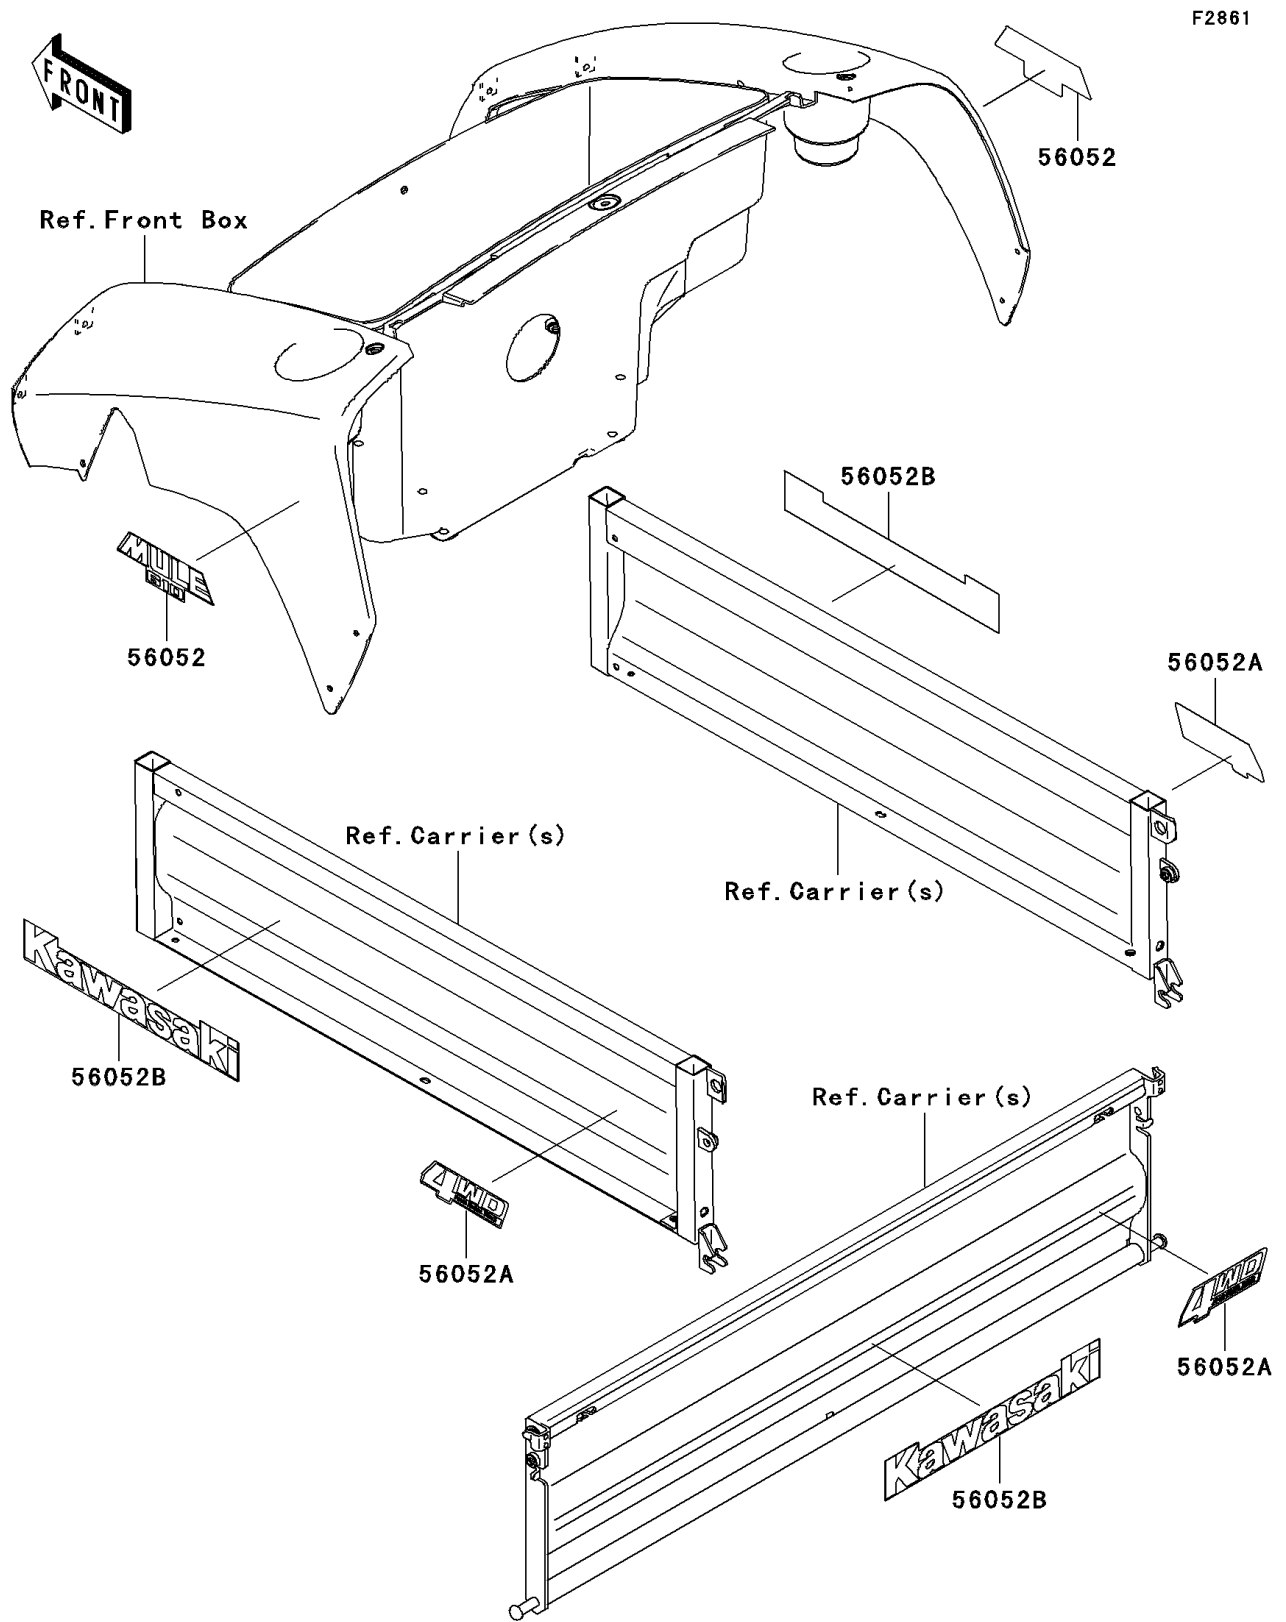

# Mule 610 4x4 PARTS DIAGRAM

Decals

# Mule 610 4x4 PARTS LIST

## Decals

ITEM NAME	PART NUMBER	QUANTITY
MARK,FR FENDER,MULE 610 (Ref # 56052)	56052-0563	2
MARK,SIDE PLATE,4WD (Ref # 56052A)	56052-1247	3
MARK,KAWASAKI (Ref # 56052B)	56052-1809	3