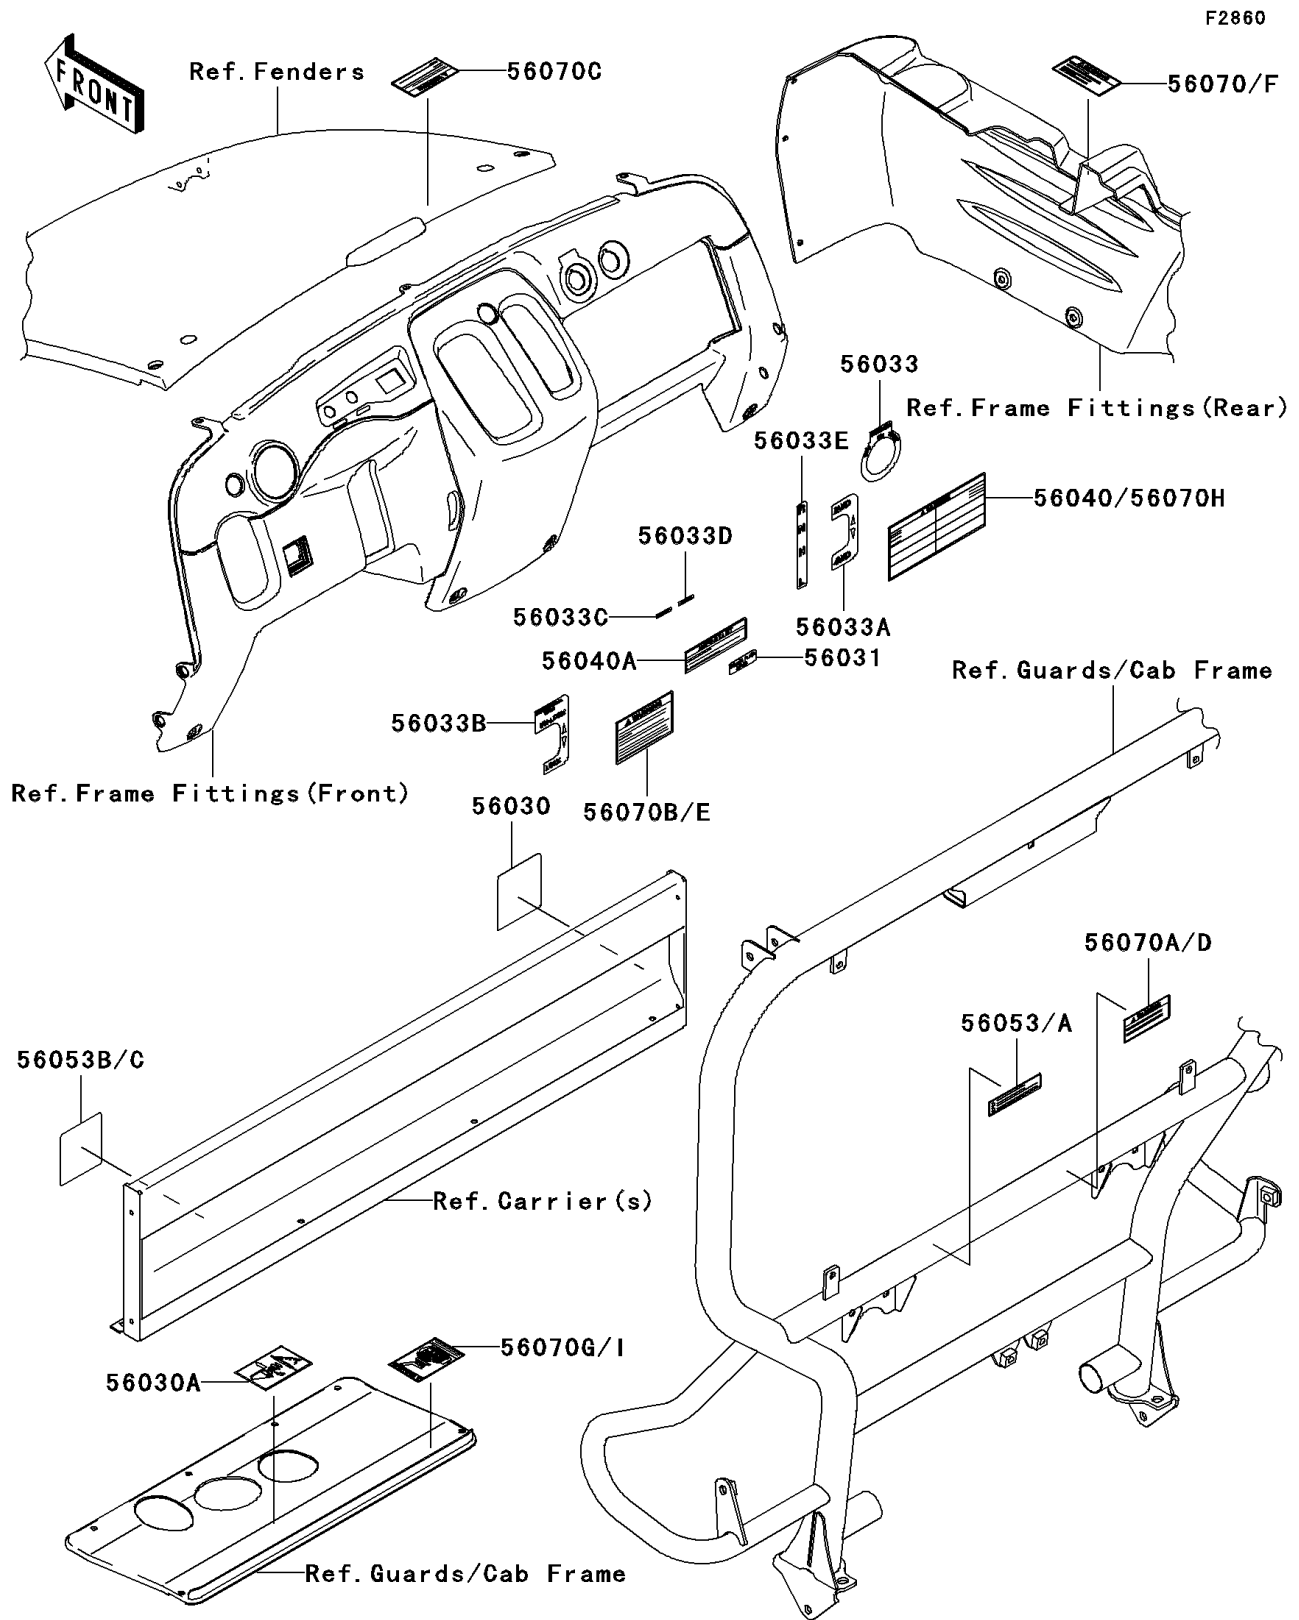

Mule 610 4x4 PARTS DIAGRAM

Labels

Mule 610 4x4 PARTS LIST

Labels

ITEM NAME	PART NUMBER	QUANTITY
LABEL,CARRIER HOOK OPERATION (Ref # 56030)	56030-0081	1
LABEL,OIL GAUGE (Ref # 56030A)	56030-0096	1
LABEL-MANUAL,BRAKE FLUID LEVEL (Ref # 56031)	56031-1818	1
LABEL-MANUAL,IGNITION (Ref # 56033)	56033-0051	1
LABEL-MANUAL,2/4WD (Ref # 56033A)	56033-0052	1
LABEL-MANUAL,DIFF LOCK (Ref # 56033B)	56033-0053	1
LABEL-MANUAL,OIL TEMP (Ref # 56033C)	56033-0054	1
LABEL-MANUAL,PARKING (Ref # 56033D)	56033-0055	1
LABEL-MANUAL,SHIFT (Ref # 56033E)	56033-0056	1
LABEL-WARNING,GENERAL (Ref # 56040)	56040-1339	1
LABEL-WARNING,SHIFT CAUTION (Ref # 56040A)	56040-1342	1
LABEL-SPECIFICATION,CARGO BED (Ref # 56053)	56053-0060	1
LABEL-SPECIFICATION,TIRE ROAD (Ref # 56053B)	56053-0121	1
LABEL-WARNING,FUEL TANK (Ref # 56070)	56070-0048	1
LABEL-WARNING,BED RAISED (Ref # 56070A)	56070-0049	1
LABEL-WARNING,OFF-HIGHWAY (Ref # 56070B)	56070-0050	1
LABEL-WARNING,BONNET OPERATION (Ref # 56070C)	56070-0053	1
LABEL-WARNING,HOT SURFACES (Ref # 56070G)	56070-1125	1
LABEL-SPECIFICATION,CARGO BED (Ref # 56053A)	56053-0066	1
LABEL-SPECIFICATION,TIRE ROAD (Ref # 56053C)	56053-0122	1
LABEL,BED RAISED(FRENCH) (Ref # 56070D)	56070-0054	1
LABEL,OFF-HIGHWAY(FRENCH) (Ref # 56070E)	56070-0055	1
LABEL,GASOLINE(FRENCH) (Ref # 56070F)	56070-0057	1
LABEL,GENERAL(FRENCH) (Ref # 56070H)	56070-1206	1
LABEL,HOT SURFACES(FRENCH) (Ref # 56070I)	56070-1234	1