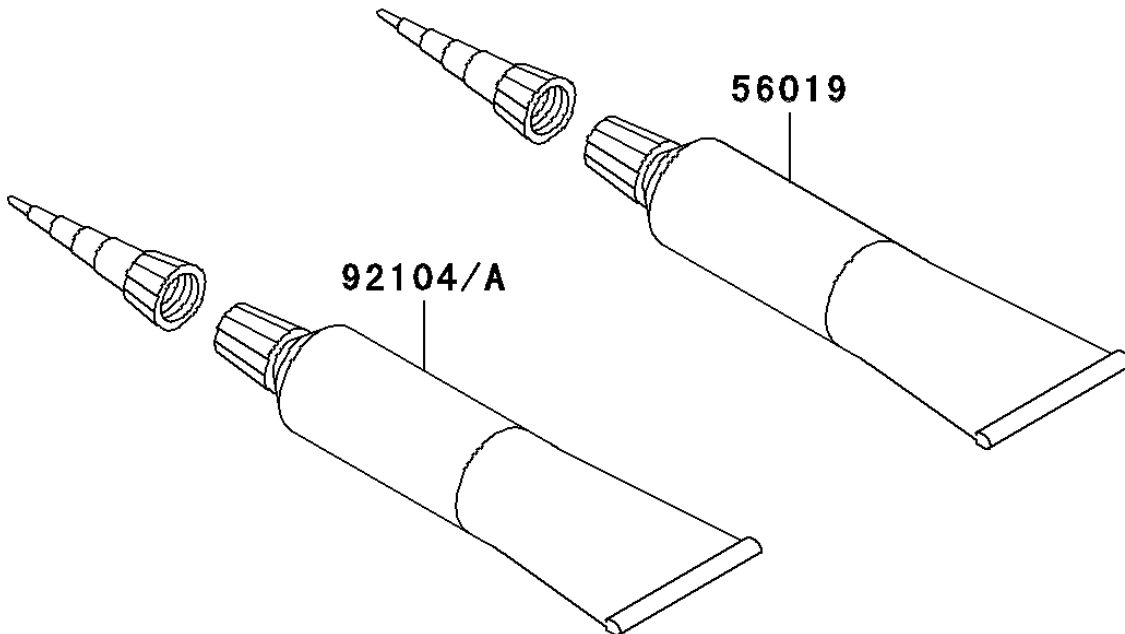

Mule 610 4x4 PARTS DIAGRAM

Owner's Tools

F2810

Mule 610 4x4 PARTS LIST

Owner's Tools

ITEM NAME	PART NUMBER	QUANTITY
THREE BOND TB1211,HT/RS,WHITE (Ref # 56019)	56019-120	1
GASKET-LIQUID,BLACK TB1216B (Ref # 92104)	92104-1064	1
GASKET-LIQUID,TB1215 (Ref # 92104A)	92104-1065	1