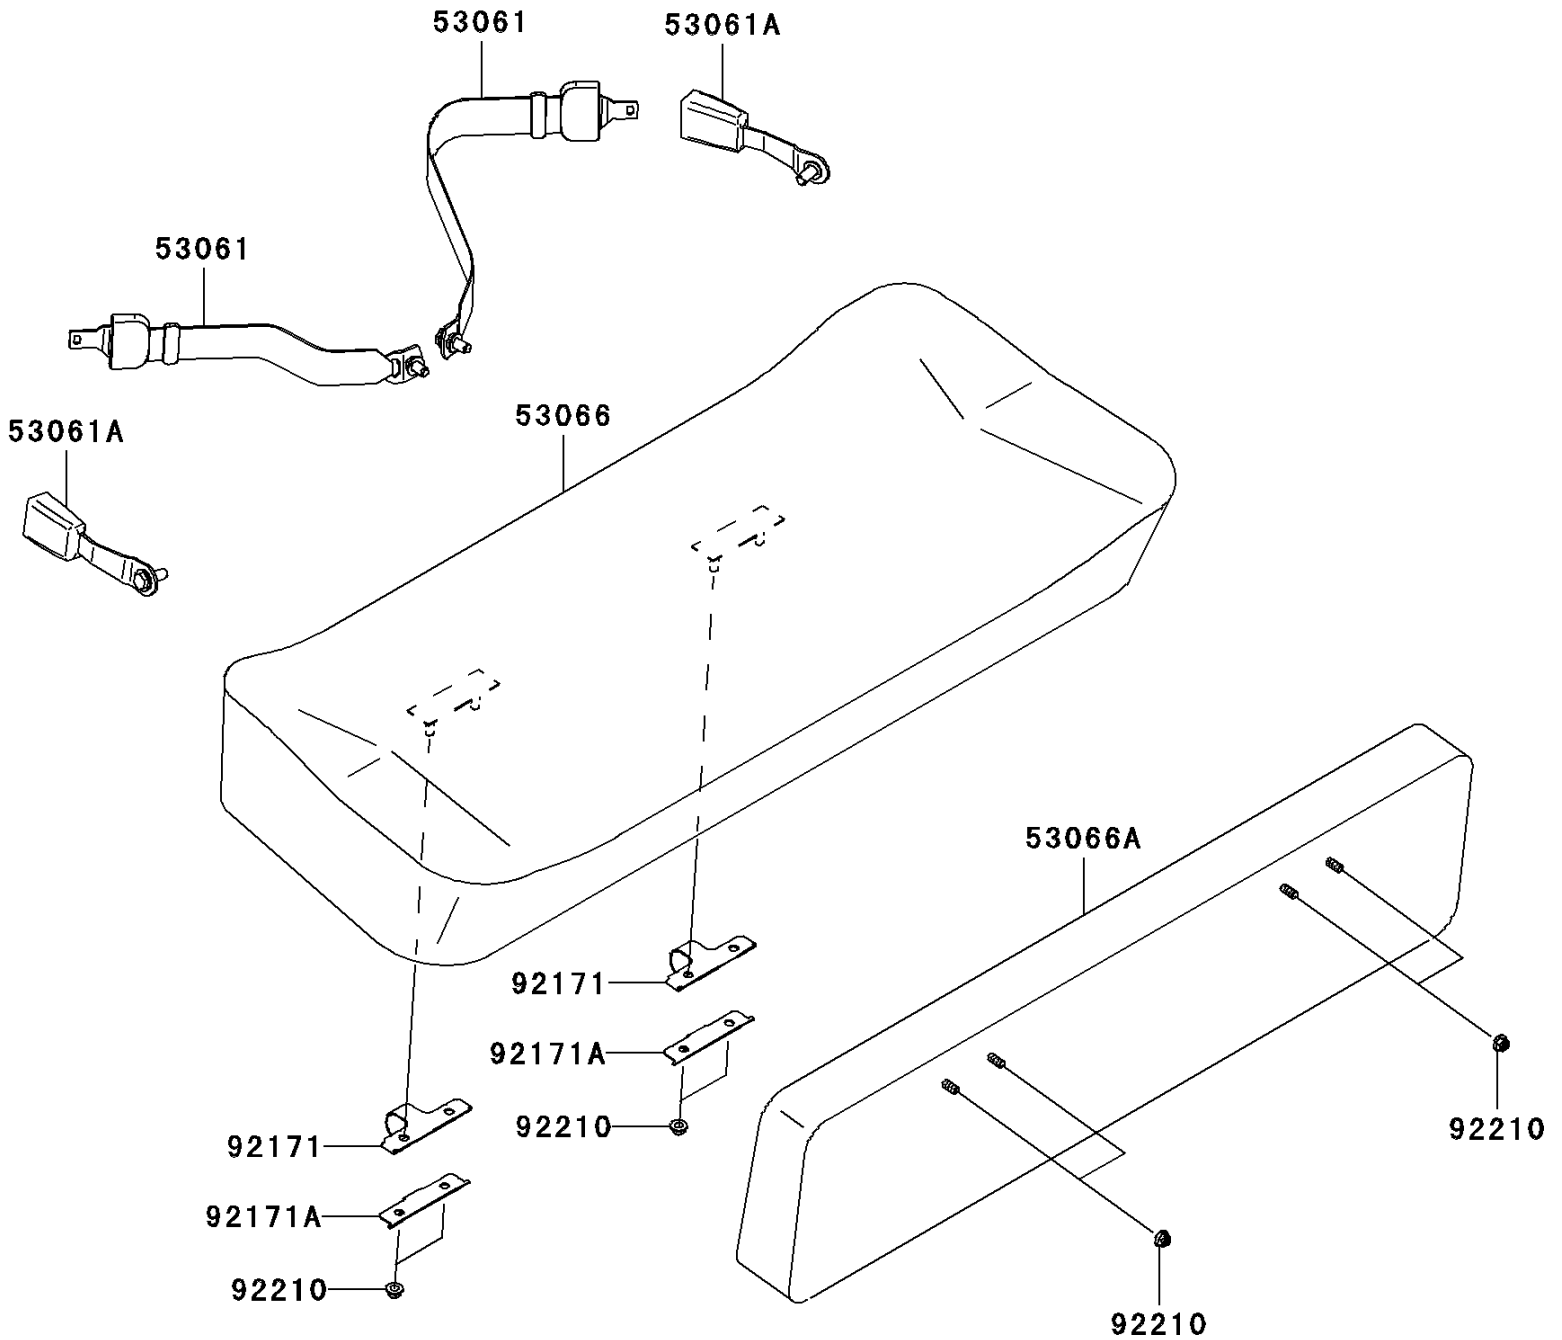

Mule 610 4x4 PARTS DIAGRAM

Seat

F2510

Mule 610 4x4 PARTS LIST

Seat

ITEM NAME	PART NUMBER	QUANTITY
BELT-SEAT,CATCH PLATE (Ref # 53061)	53061-1013	2
BELT-SEAT,BUCKLE (Ref # 53061A)	53061-1014	2
SEAT-ASSY,CUSHION,GRAY (Ref # 53066)	53066-0077-338	1
SEAT-ASSY,BACK,GRAY (Ref # 53066A)	53066-0078-338	1
CLAMP (Ref # 92171)	92171-0441	2
CLAMP (Ref # 92171A)	92171-0442	2
NUT,FLANGED,LOCK,8MM (Ref # 92210)	92210-0005	8