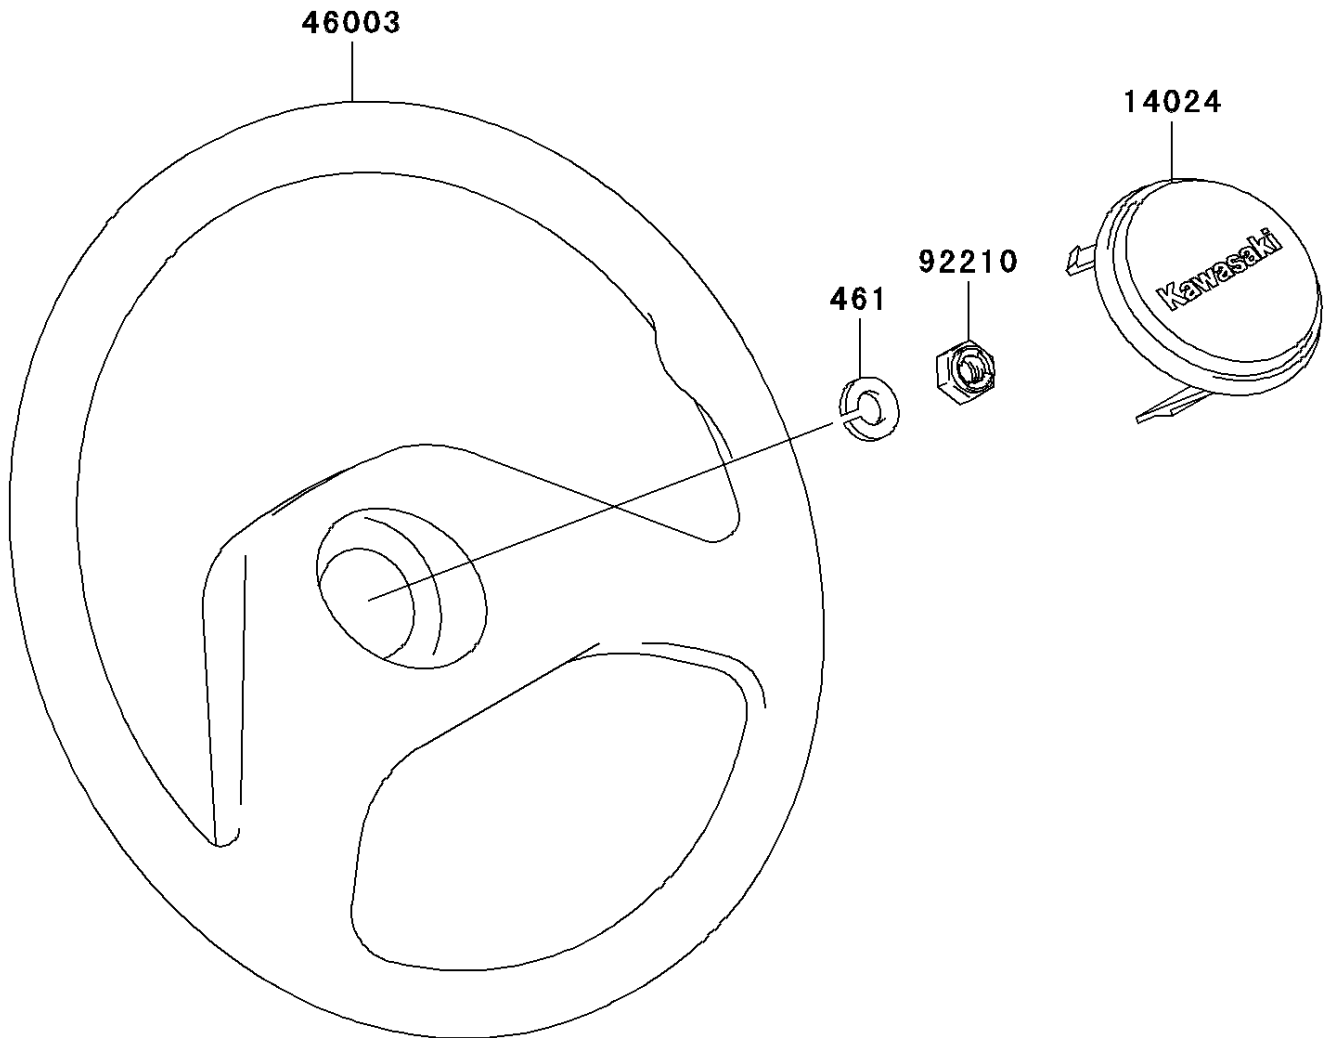

Mule 610 4x4 PARTS DIAGRAM

Steering Wheel

F2311

Mule 610 4x4 PARTS LIST

Steering Wheel

ITEM NAME	PART NUMBER	QUANTITY
WASHER-SPRING,12MM (Ref # 461)	461F1200	1
COVER,HORN SWITCH (Ref # 14024)	14024-1574	1
HANDLE,STEERING (Ref # 46003)	46003-1265	1
NUT,LOCK,12MM (Ref # 92210)	92210-1249	1