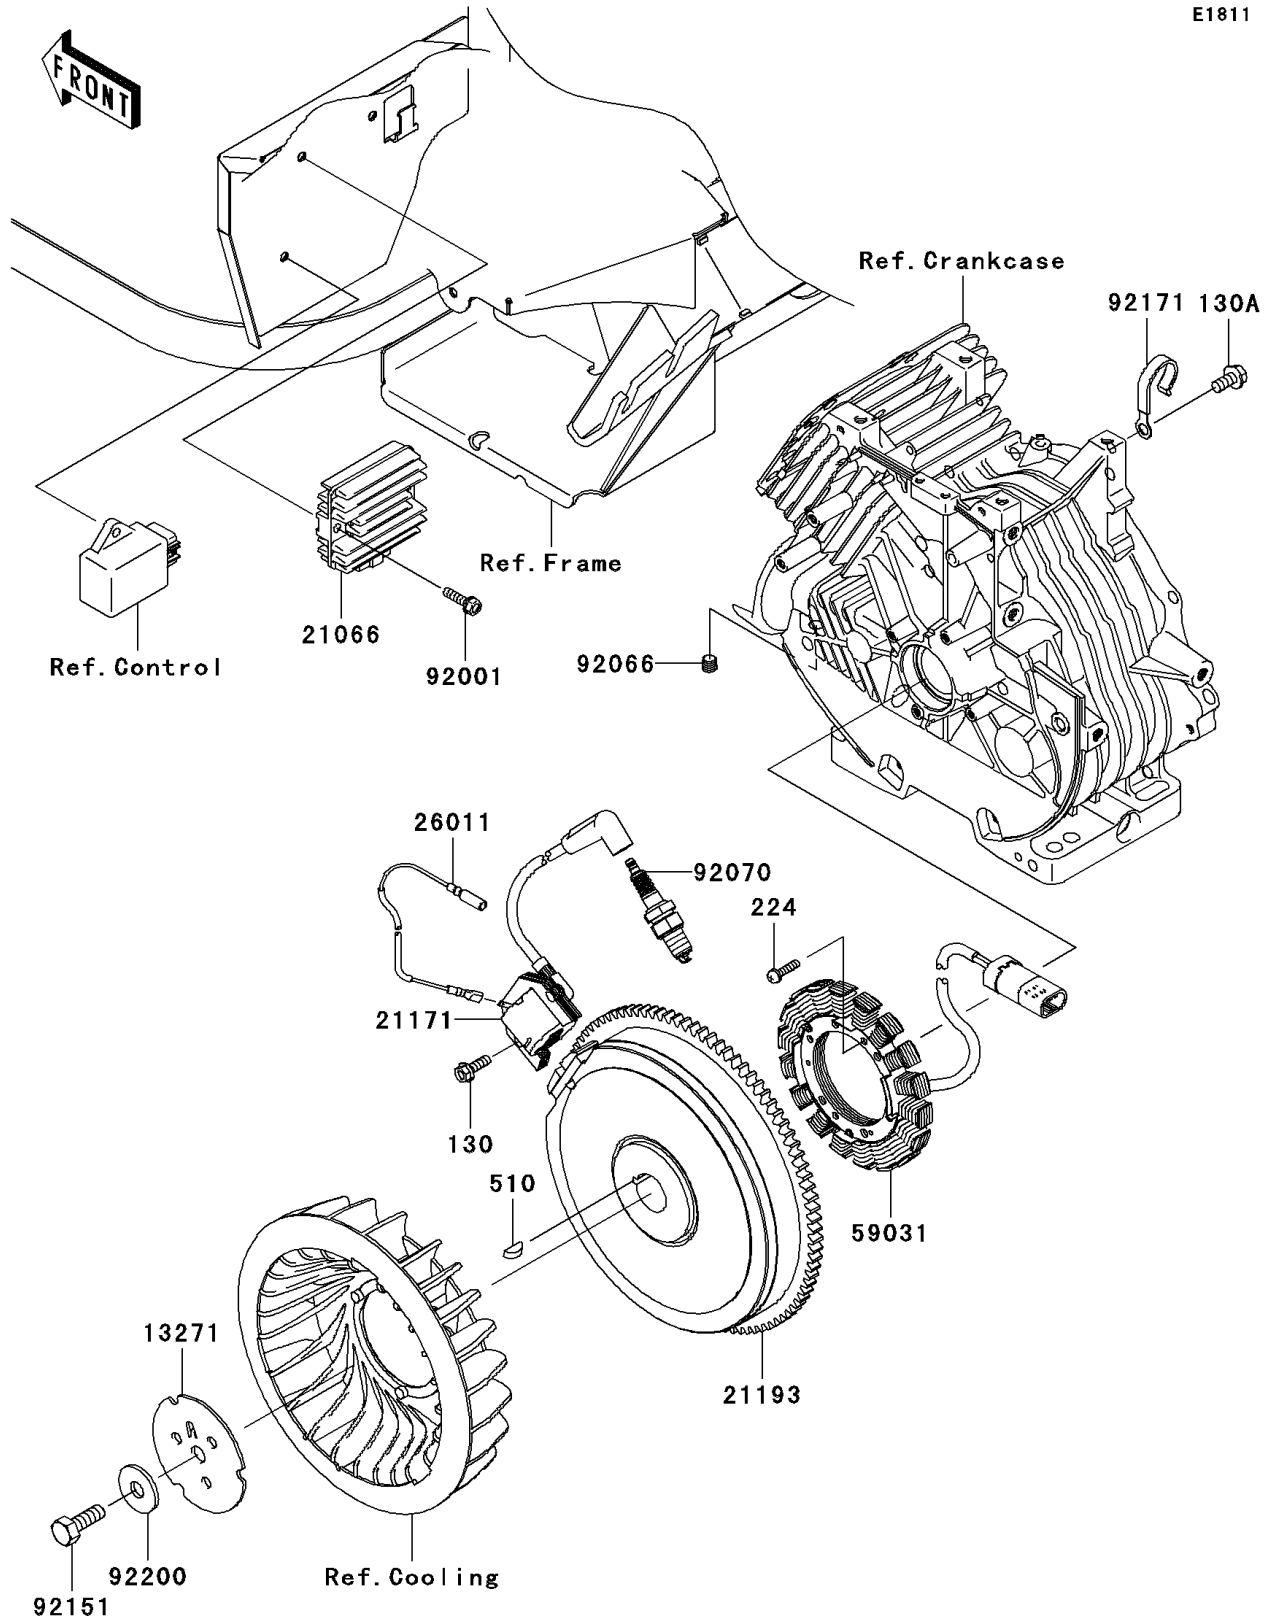

# Mule 610 4x4 PARTS DIAGRAM

Generator/Ignition Coil

E1811

# Mule 610 4x4 PARTS LIST

## Generator/Ignition Coil

ITEM NAME	PART NUMBER	QUANTITY
BOLT-FLANGED,6X20 (Ref # 130)	130B0620	2
BOLT-FLANGED,8X16 (Ref # 130A)	130B0816	1
SCREW-PAN-WP-CROS,5X20 (Ref # 224)	224B0520	4
KEY-WOODRUFF (Ref # 510)	510A5100	1
PLATE,FAN (Ref # 13271)	13271-7029	1
REGULATOR-VOLTAGE (Ref # 21066)	21066-0010	1
COIL-ASSY-IGNITION (Ref # 21171)	21171-7014	1
FLYWHEEL-ASSY (Ref # 21193)	21193-7023	1
WIRE-LEAD (Ref # 26011)	26011-7014	1
COIL-CHARGING (Ref # 59031)	59031-2132	1
BOLT,FLANGED,6X22 (Ref # 92001)	92001-1352	2
PLUG (Ref # 92066)	92066-7002	1
PLUG-SPARK,BPR5ES(NGK) (Ref # 92070)	92070-2077	1
BOLT,12X30 (Ref # 92151)	92151-2097	1
CLAMP (Ref # 92171)	92171-7005	1
WASHER (Ref # 92200)	92200-7002	1