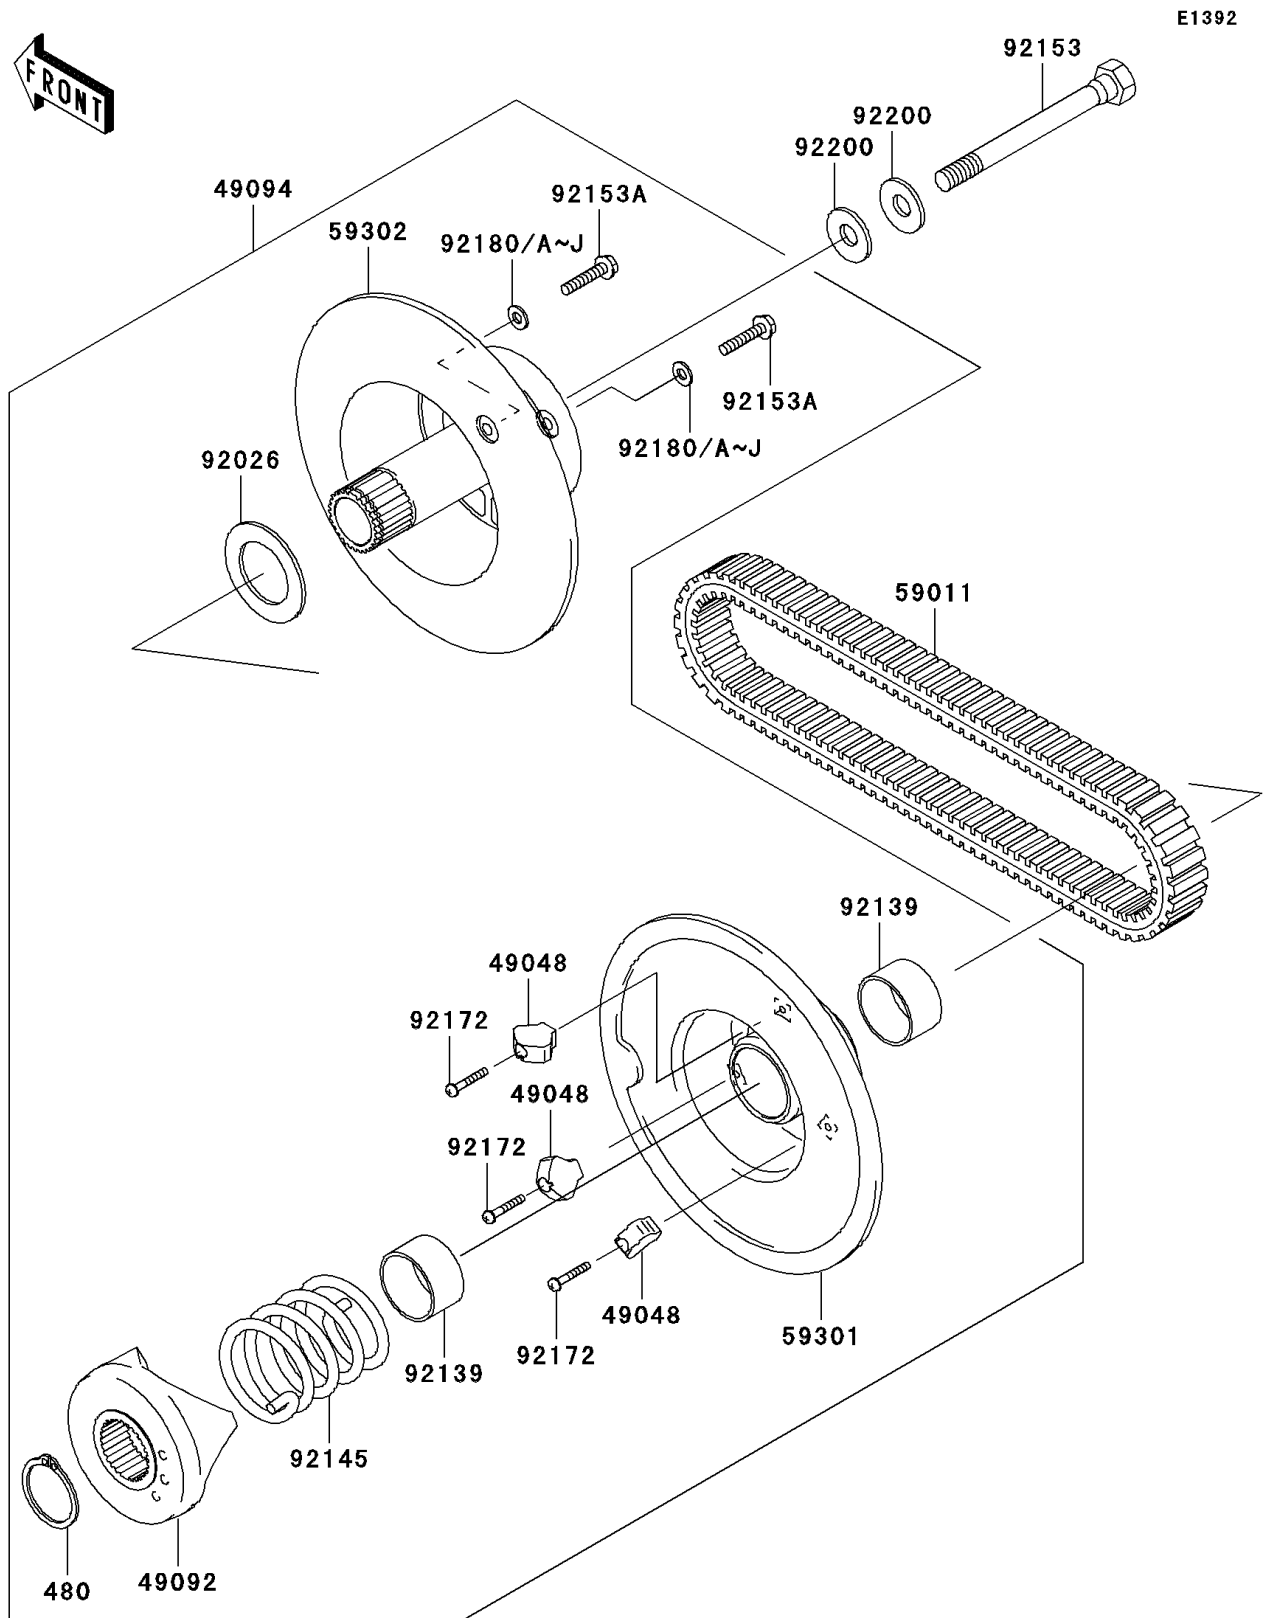

# Mule 610 4x4 PARTS DIAGRAM

Driven Converter/Drive Belt

# Mule 610 4x4 PARTS LIST

Driven Converter/Drive Belt

ITEM NAME	PART NUMBER	QUANTITY
-----------	-------------	----------