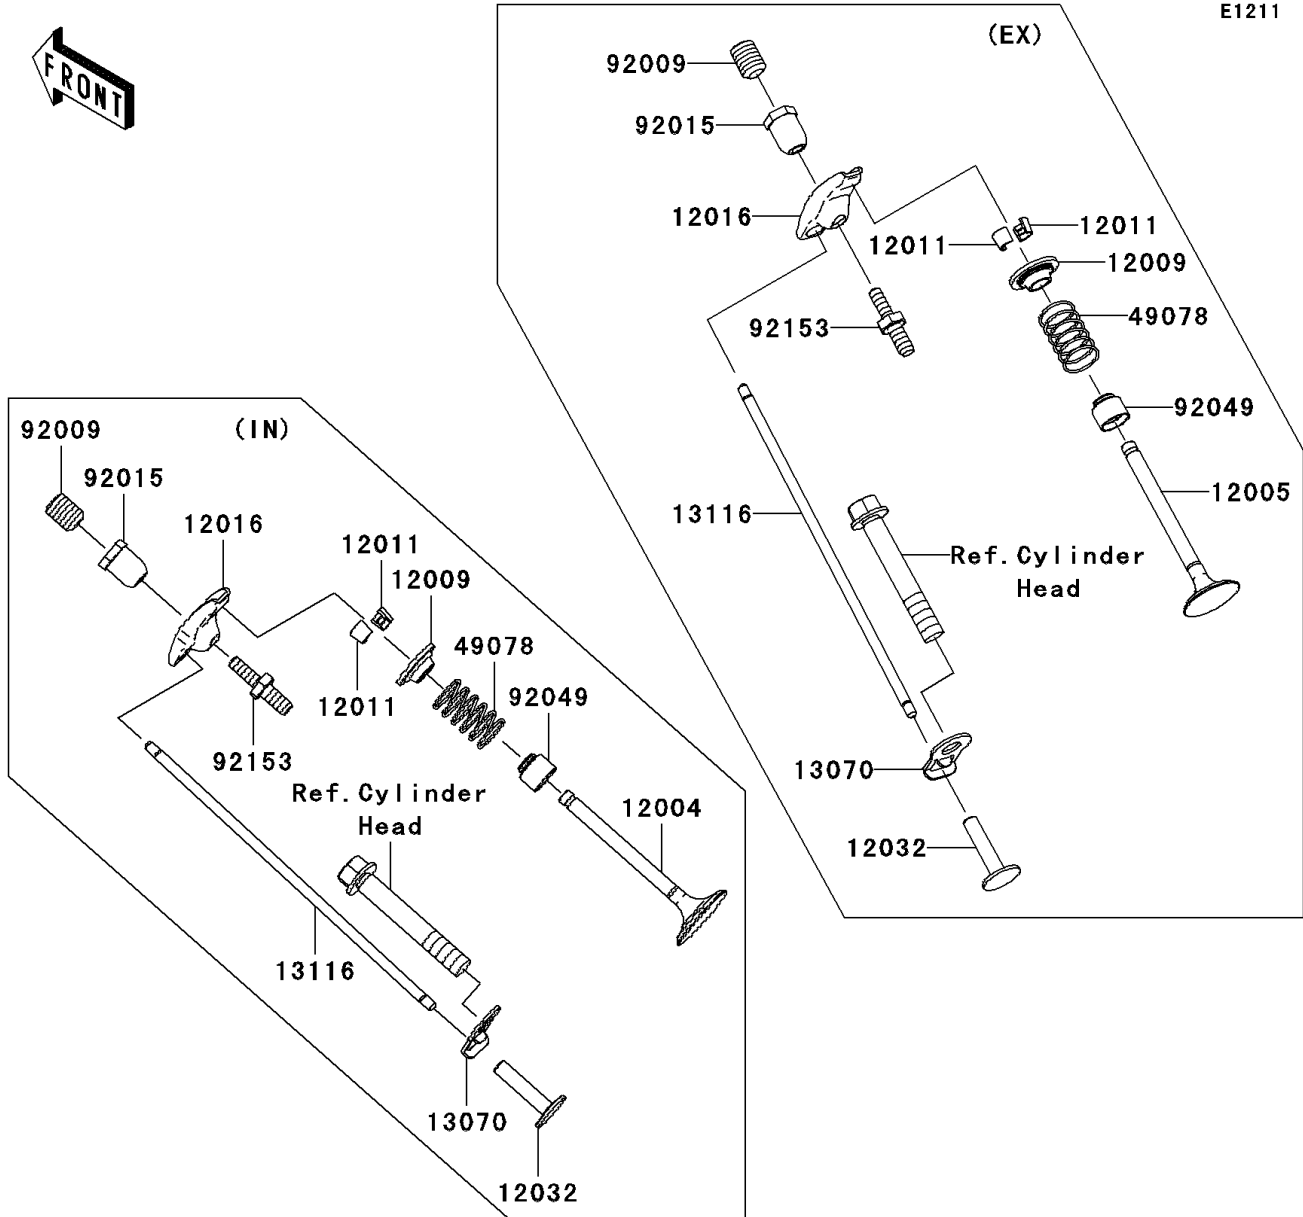

Mule 610 4x4 PARTS DIAGRAM

Valve(s)/Camshaft(s)

E1211

Mule 610 4x4 PARTS LIST

Valve(s)/Camshaft(s)

ITEM NAME	PART NUMBER	QUANTITY
VALVE-INTAKE (Ref # 12004)	12004-7004	1
VALVE-EXHAUST (Ref # 12005)	12005-7005	1
RETAINER-VALVE SPRING (Ref # 12009)	12009-7002	2
COLLET (Ref # 12011)	12011-2052	4
ARM-ROCKER (Ref # 12016)	12016-7006	2
TAPPET (Ref # 12032)	12032-7001	2
GUIDE,ROD-PUSH (Ref # 13070)	13070-7012	2
ROD-PUSH (Ref # 13116)	13116-7004	2
SPRING-ENGINE VALVE (Ref # 49078)	49078-7003	2
CAMSHAFT-COMP (Ref # 49118)	49118-7011	1
SCREW (Ref # 92009)	92009-2341	2
NUT (Ref # 92015)	92015-2253	2
SEAL-OIL (Ref # 92049)	92049-7020	2
SPRING (Ref # 92145)	92145-7001	1
BOLT (Ref # 92153)	92153-7019	2