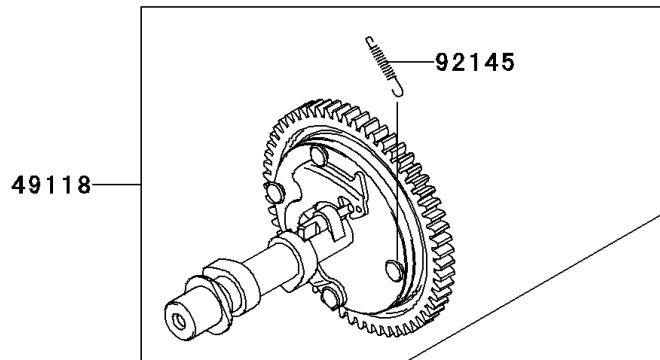

Mule 610 4x4 PARTS DIAGRAM

Valve(s)/Camshaft(s)

E1211

Mule 610 4x4 PARTS LIST

Valve(s)/Camshaft(s)

ITEM NAME	PART NUMBER	QUANTITY
VALVE-INTAKE (Ref # 12004)	12004-7004	1
VALVE-EXHAUST (Ref # 12005)	12005-7005	1
RETAINER-VALVE SPRING (Ref # 12009)	12009-7002	2
COLLET (Ref # 12011)	12011-2052	4
ARM-ROCKER (Ref # 12016)	12016-7006	2
TAPPET (Ref # 12032)	12032-7001	2
GUIDE,ROD-PUSH (Ref # 13070)	13070-7012	2
ROD-PUSH (Ref # 13116)	13116-7004	2
SPRING-ENGINE VALVE (Ref # 49078)	49078-7003	2
CAMSHAFT-COMP (Ref # 49118)	49118-7011	1
SCREW (Ref # 92009)	92009-2341	2
NUT (Ref # 92015)	92015-2253	2
SEAL-OIL (Ref # 92049)	92049-7020	2
SPRING (Ref # 92145)	92145-7001	1
BOLT (Ref # 92153)	92153-7019	2