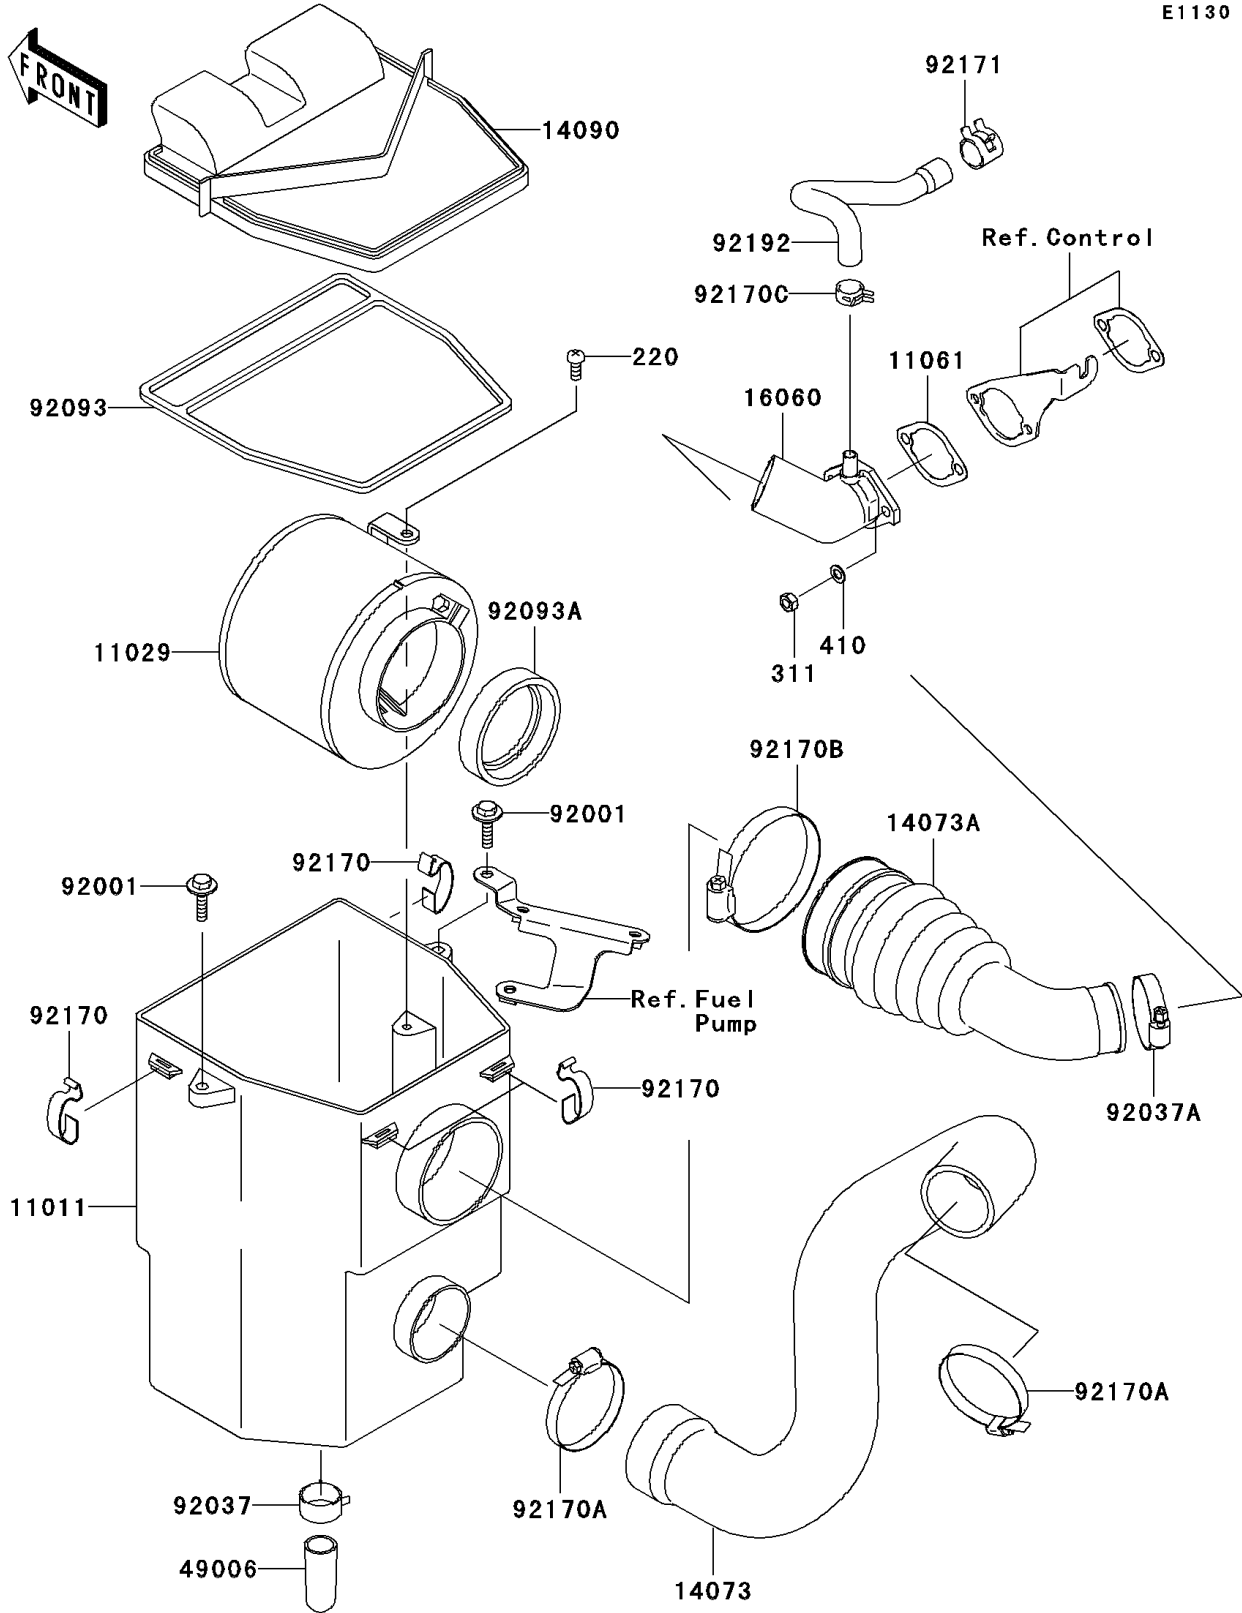

2005 Mule 610 4x4 PARTS DIAGRAM

Air Cleaner

E1130

2005 Mule 610 4x4 PARTS LIST

Air Cleaner

ITEM NAME	PART NUMBER	QUANTITY
SCREW-PAN-CROS,6X14 (Ref # 220)	220B0614	1
NUT-HEX,6MM (Ref # 311)	311B0600	2
WASHER-PLAIN-SMALL,6MM (Ref # 410)	410B0600	2
CASE-AIR FILTER (Ref # 11011)	11011-1367	1
ELEMENT-ASSY-AIR FILTER (Ref # 11029)	11029-1004	1
GASKET (Ref # 11061)	11061-7026	1
DUCT,FRAME-AIR FILTER (Ref # 14073)	14073-0072	1
DUCT,AIR FILTER-IN.PIPE (Ref # 14073A)	14073-0074	1
COVER,AIR FILTER (Ref # 14090)	14090-1106	1
PIPE-INTAKE (Ref # 16060)	16060-2210	1
BOOT (Ref # 49006)	49006-1351	1
BOLT,6X25,W/WASHER (Ref # 92001)	92001-1140	2
CLAMP,HOSE CLIP (Ref # 92037)	92037-1460	1
CLAMP (Ref # 92037A)	92037-506	1
SEAL,AIR FILTER (Ref # 92093)	92093-1241	1
SEAL,DUST (Ref # 92093A)	92093-1322	1
CLAMP,AIR FILTER (Ref # 92170)	92170-1211	4
CLAMP (Ref # 92170A)	92170-1674	2
CLAMP (Ref # 92170B)	92170-1679	1
CLAMP (Ref # 92170C)	92170-7003	1
CLAMP (Ref # 92171)	92171-7013	1
TUBE,BREATHER (Ref # 92192)	92192-2084	1