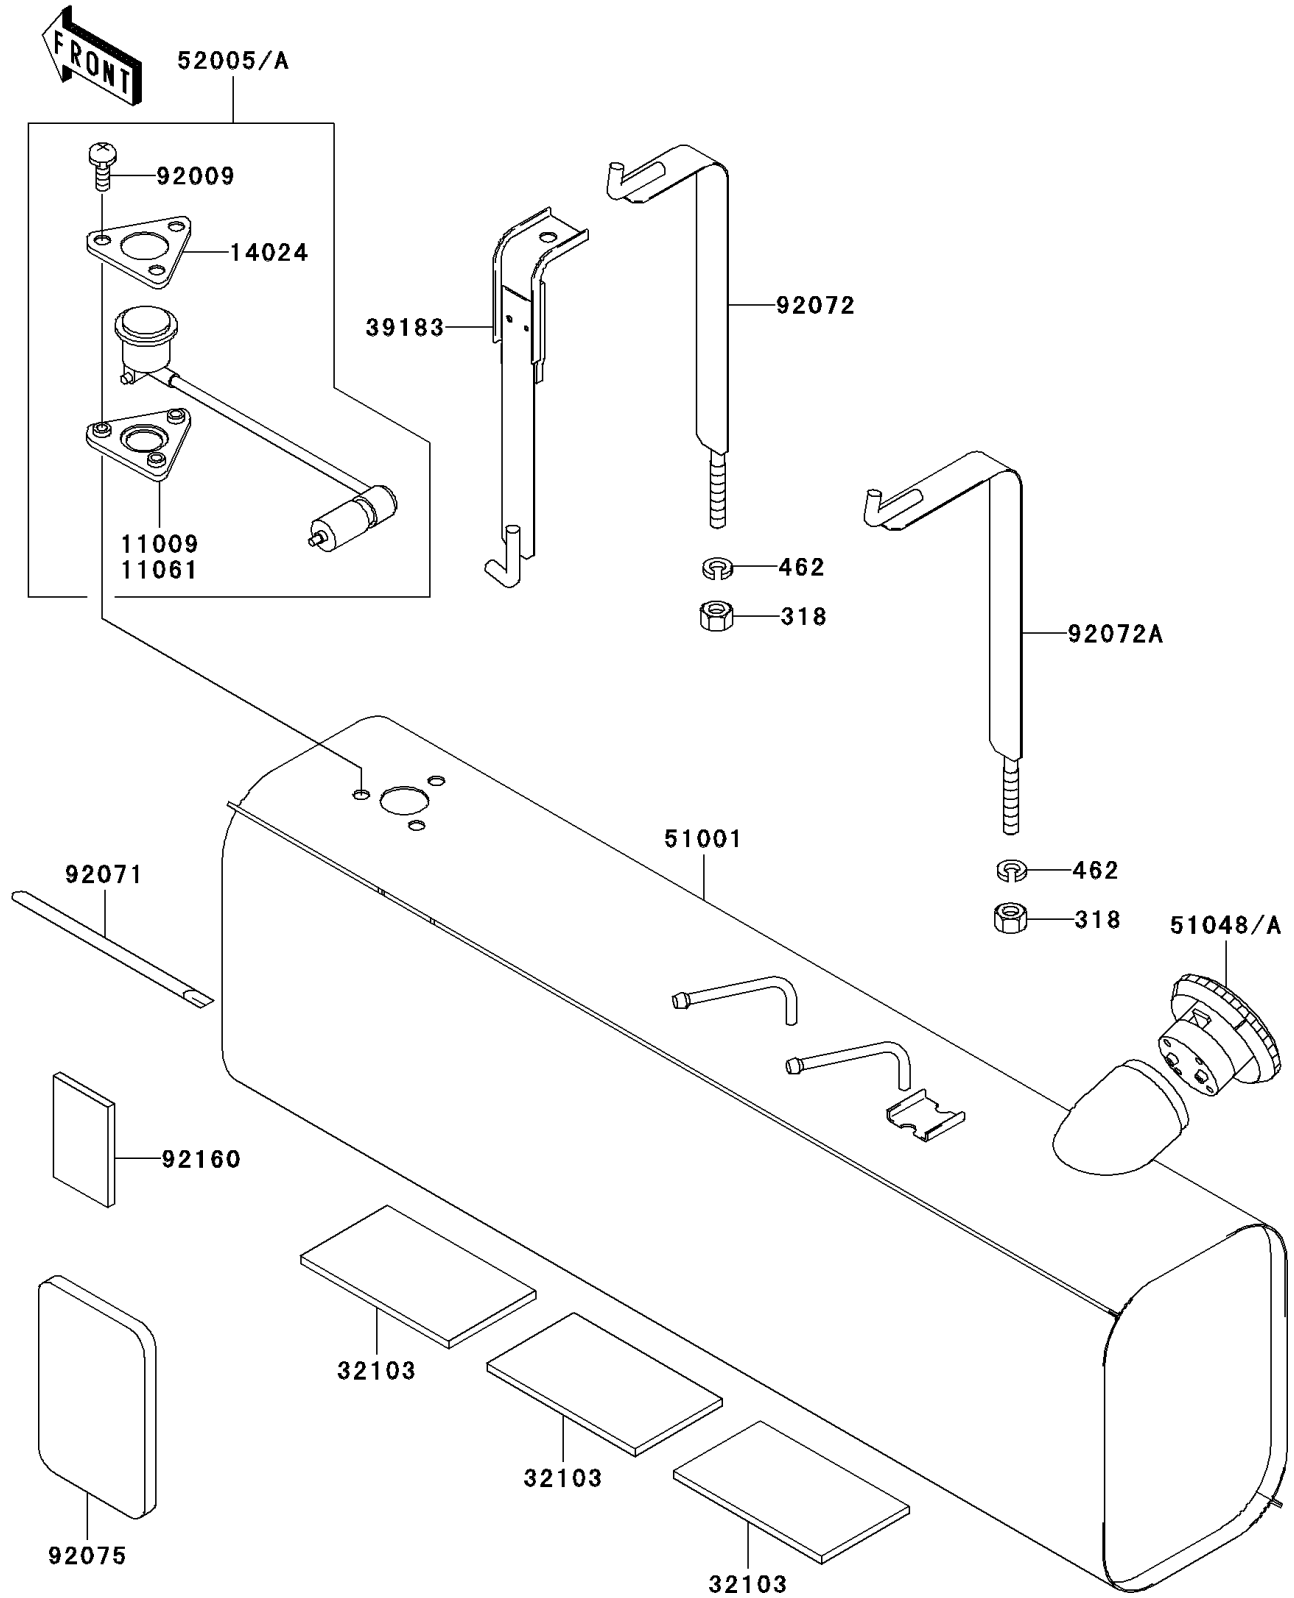

Mule 3010 Diesel 4X4 PARTS DIAGRAM

Fuel Tank

F2410

Mule 3010 Diesel 4X4 PARTS LIST

Fuel Tank

ITEM NAME	PART NUMBER	QUANTITY
NUT-HEX-SMALL (Ref # 318)	318C0800	1
WASHER-SPRING,8MM (Ref # 462)	462L0800	1
GASKET,FUEL GAUGE (Ref # 11061)	11061-0120	1
COVER,FUEL GAUGE (Ref # 14024)	14024-1697	1
DAMPER,BATTERY (Ref # 32103)	32103-027	1
BAND-ASSY (Ref # 39183)	39183-0001	1
TANK-COMP-FUEL (Ref # 51001)	51001-0002	1
CAP-ASSY-TANK,FUEL (Ref # 51048)	51048-0005	1
GAUGE,FUEL (Ref # 52005)	52005-0013	1
SCREW,6X14 (Ref # 92009)	92009-1541	1
GROMMET (Ref # 92071)	92071-1198	1
BAND,FUEL TANK (Ref # 92072)	92072-0018	1
BAND,FUEL TANK (Ref # 92072A)	92072-1248	1
DAMPER (Ref # 92075)	92075-3759	1
DAMPER (Ref # 92160)	92160-1102	1