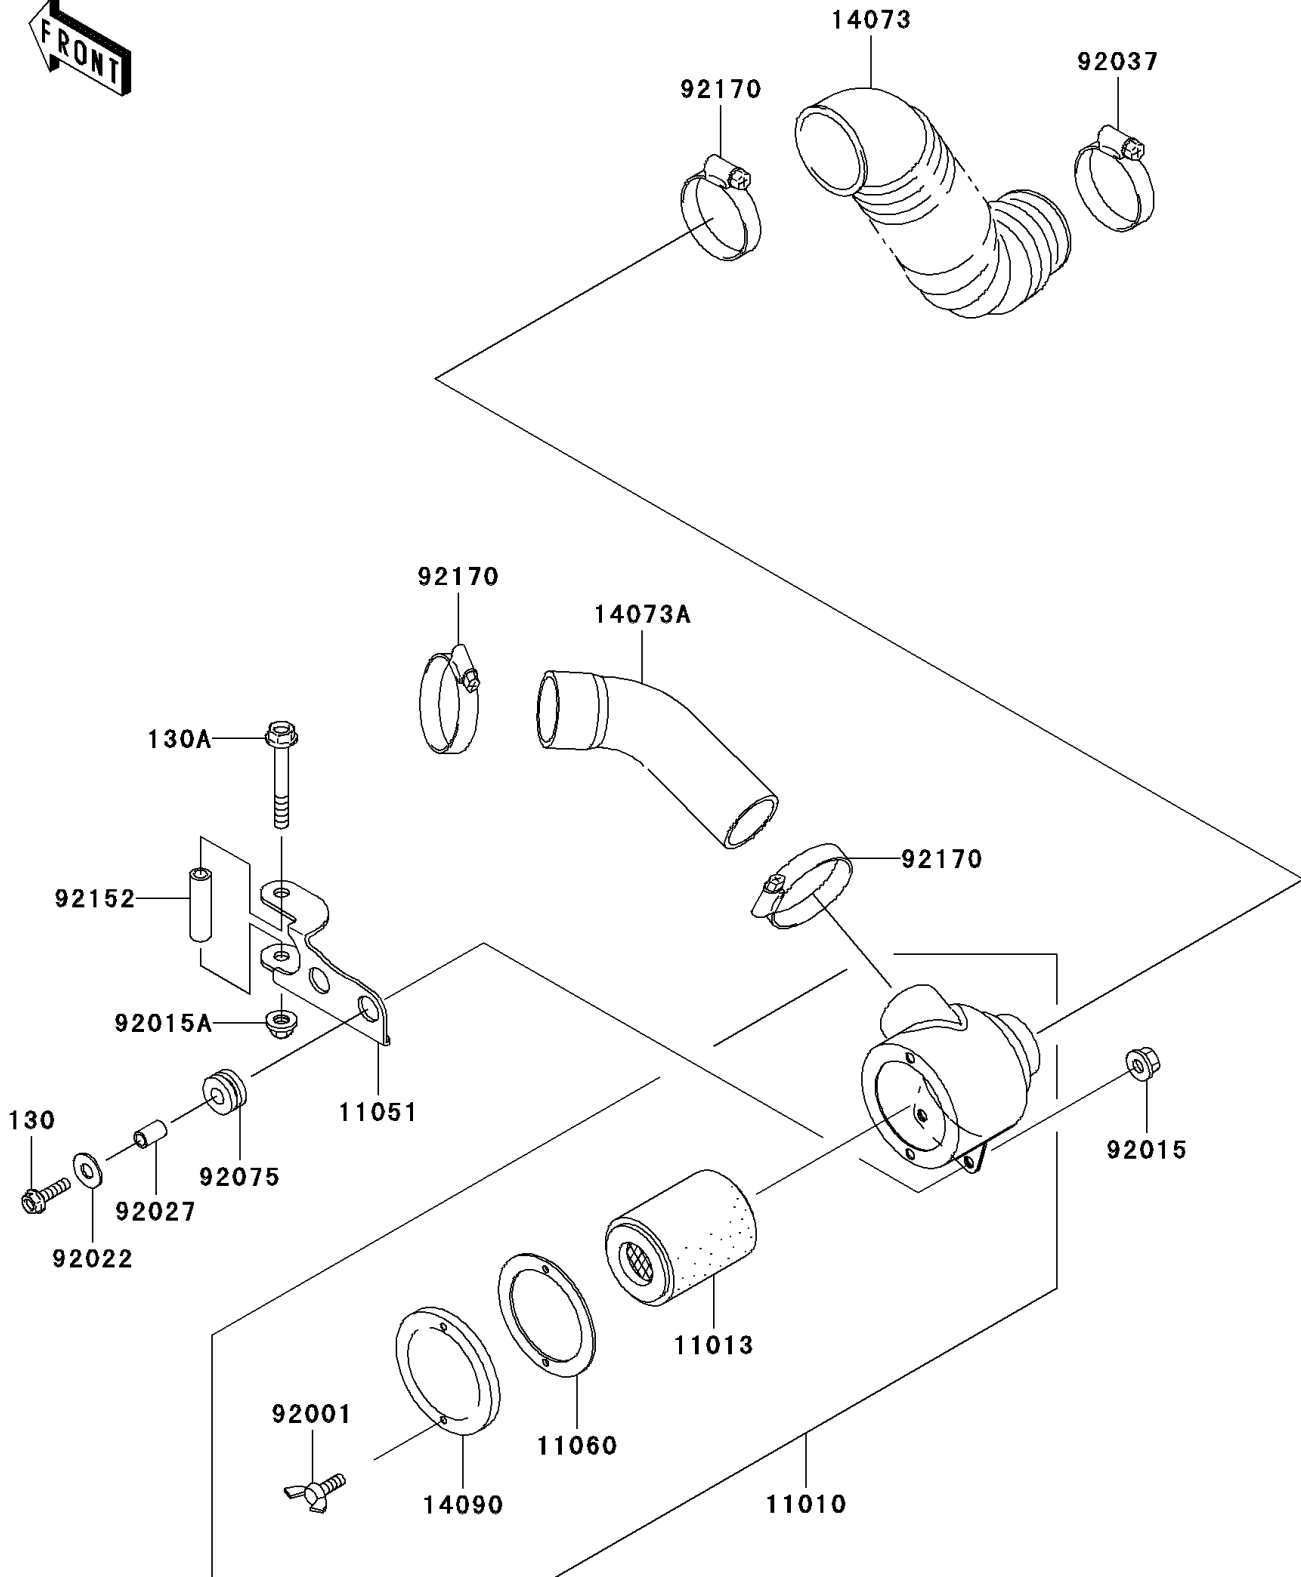

Mule 3010 Diesel 4X4 PARTS DIAGRAM

Air Cleaner-Belt Converter

E1394

Mule 3010 Diesel 4X4 PARTS LIST

Air Cleaner-Belt Converter

ITEM NAME	PART NUMBER	QUANTITY
BOLT-FLANGED,8X30,BLACK (Ref # 130)	130C0830	1
BOLT-FLANGED (Ref # 130A)	130J1075	1
FILTER-ASSY-AIR (Ref # 11010)	11010-1735	1
ELEMENT-AIR FILTER (Ref # 11013)	11013-1263	1
BRACKET (Ref # 11051)	11051-1337	1
GASKET,AIR FILTER CASE (Ref # 11060)	11060-1975	1
DUCT,BELT CONVERTER (Ref # 14073)	14073-1492	1
DUCT (Ref # 14073A)	14073-1756	1
COVER,AIR FILTER (Ref # 14090)	14090-1766	1
BOLT,WING,6X15 (Ref # 92001)	92001-1703	1
NUT,8MM (Ref # 92015)	92015-1432	1
NUT,LOCK,10MM (Ref # 92015A)	92015-1522	1
WASHER,9X28X2.3 (Ref # 92022)	92022-1632	1
COLLAR,8.8X12X15.5 (Ref # 92027)	92027-1081	1
CLAMP (Ref # 92037)	92037-3738	1
DAMPER (Ref # 92075)	92075-1736	1
COLLAR,10.5X16X50 (Ref # 92152)	92152-0083	1
CLAMP (Ref # 92170)	92170-1338	1