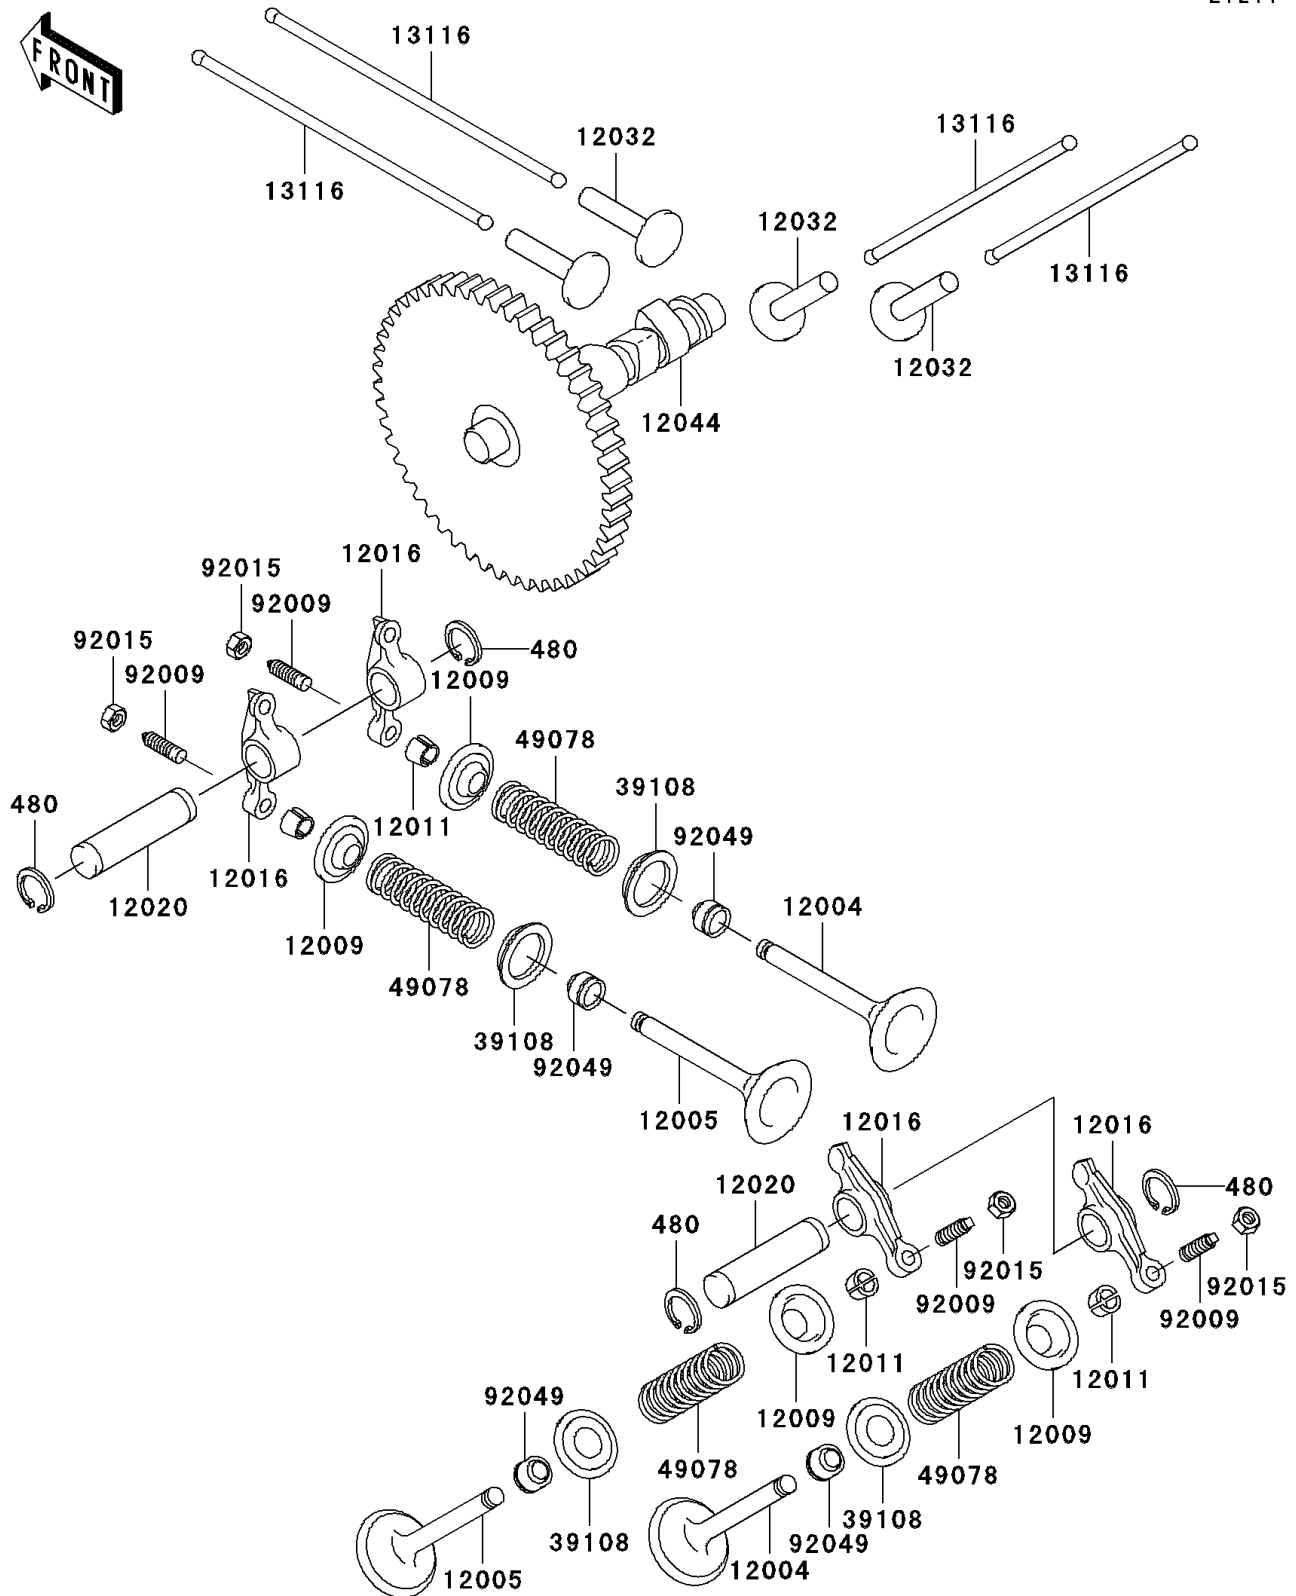

Mule 3010 4x4 Hardwoods Green HD

PARTS DIAGRAM

Valve(s)/Camshaft(s)

E1211

Mule 3010 4x4 Hardwoods Green HD

PARTS LIST

Valve(s)/Camshaft(s)

ITEM NAME

PART NUMBER

QUANTITY
