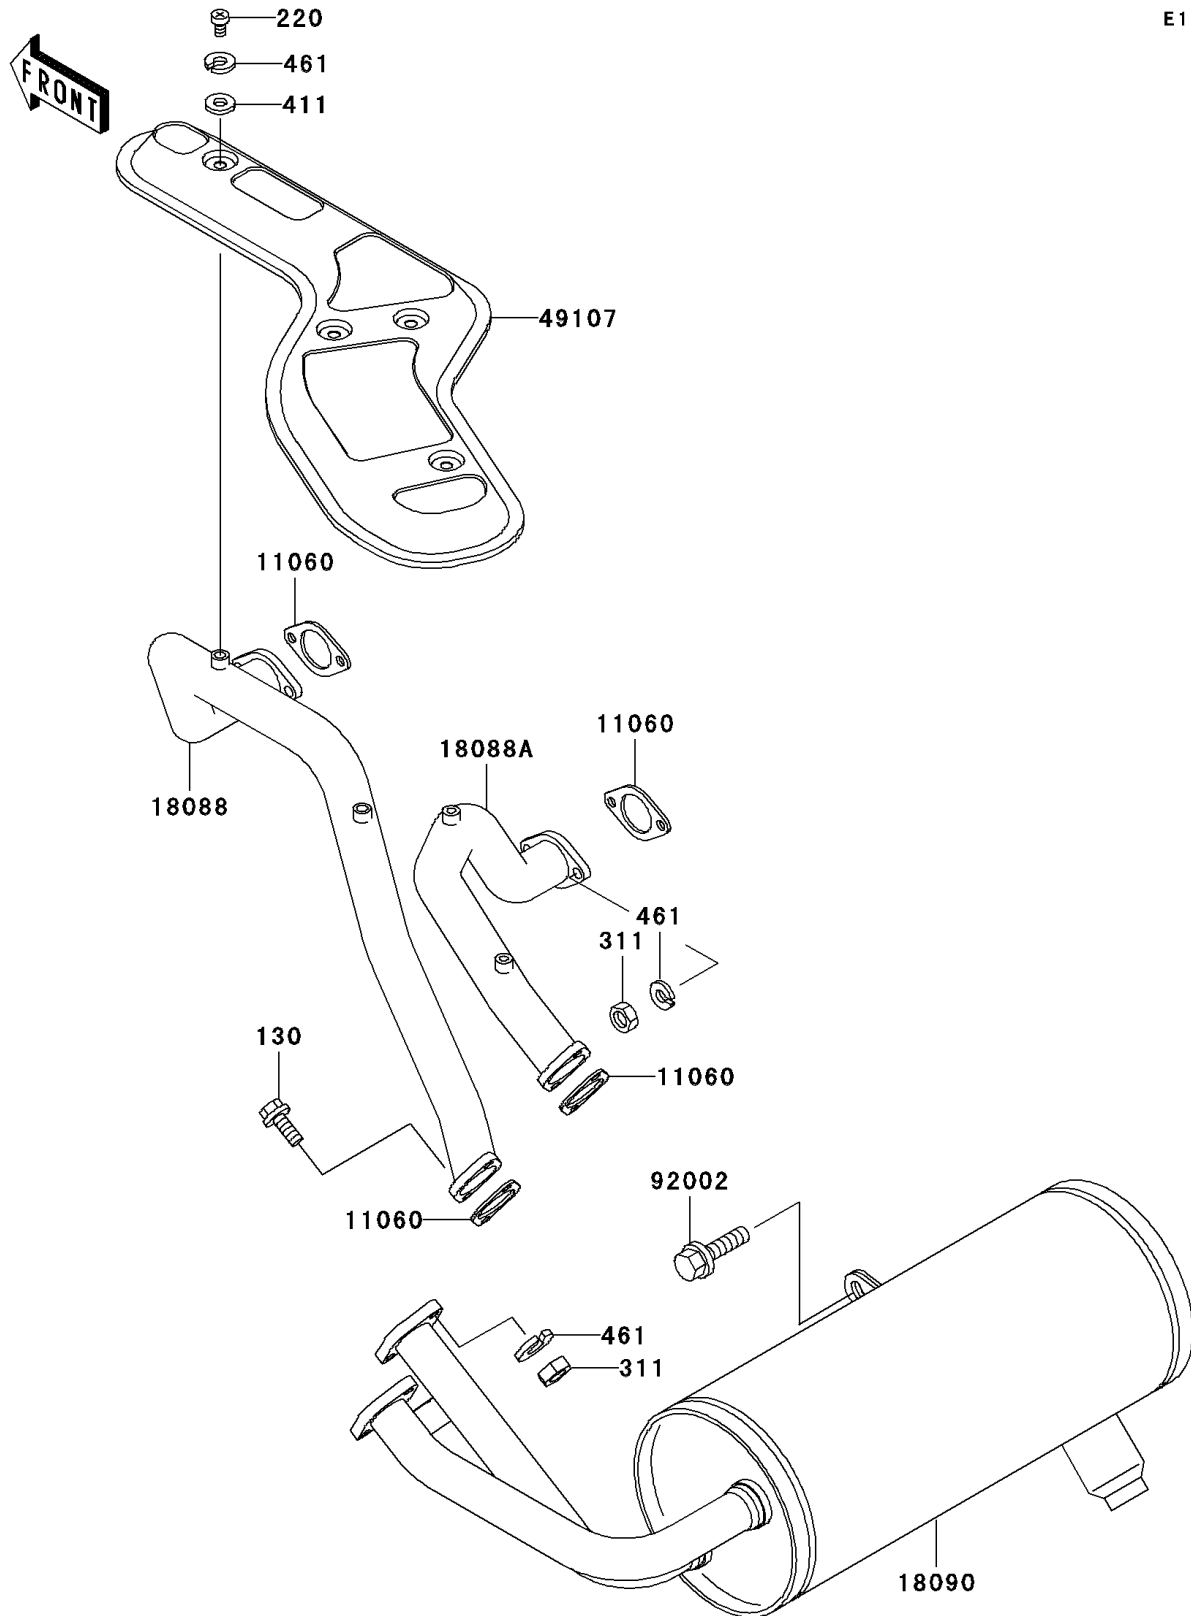

Mule 3010 4x4 Hardwoods Green HD

PARTS DIAGRAM

Muffler(s)

E1140

Mule 3010 4x4 Hardwoods Green HD

Kawasaki
Let the Good Times Roll®

PARTS LIST

Muffler(s)

ITEM NAME	PART NUMBER	QUANTITY
BOLT-FLANGED,6X25 (Ref # 130)	130G0625	4
SCREW-PAN-CROSS (Ref # 220)	220F0610	4
NUT-HEX,6MM (Ref # 311)	311G0600	8
WASHER-PLAIN,6MM (Ref # 411)	411B0600	4
WASHER-SPRING,6MM (Ref # 461)	461F0600	12
GASKET,EXHAUST PIPE (Ref # 11060)	11060-2079	4
PIPE-EXHAUST,FR (Ref # 18088)	18088-1155	1
PIPE-EXHAUST,RR (Ref # 18088A)	18088-1156	1
BODY-COMP-MUFFLER (Ref # 18090)	18090-1912	1
COVER-EXHAUST PIPE (Ref # 49107)	49107-1211	1
BOLT,8X20 (Ref # 92002)	92002-1250	3