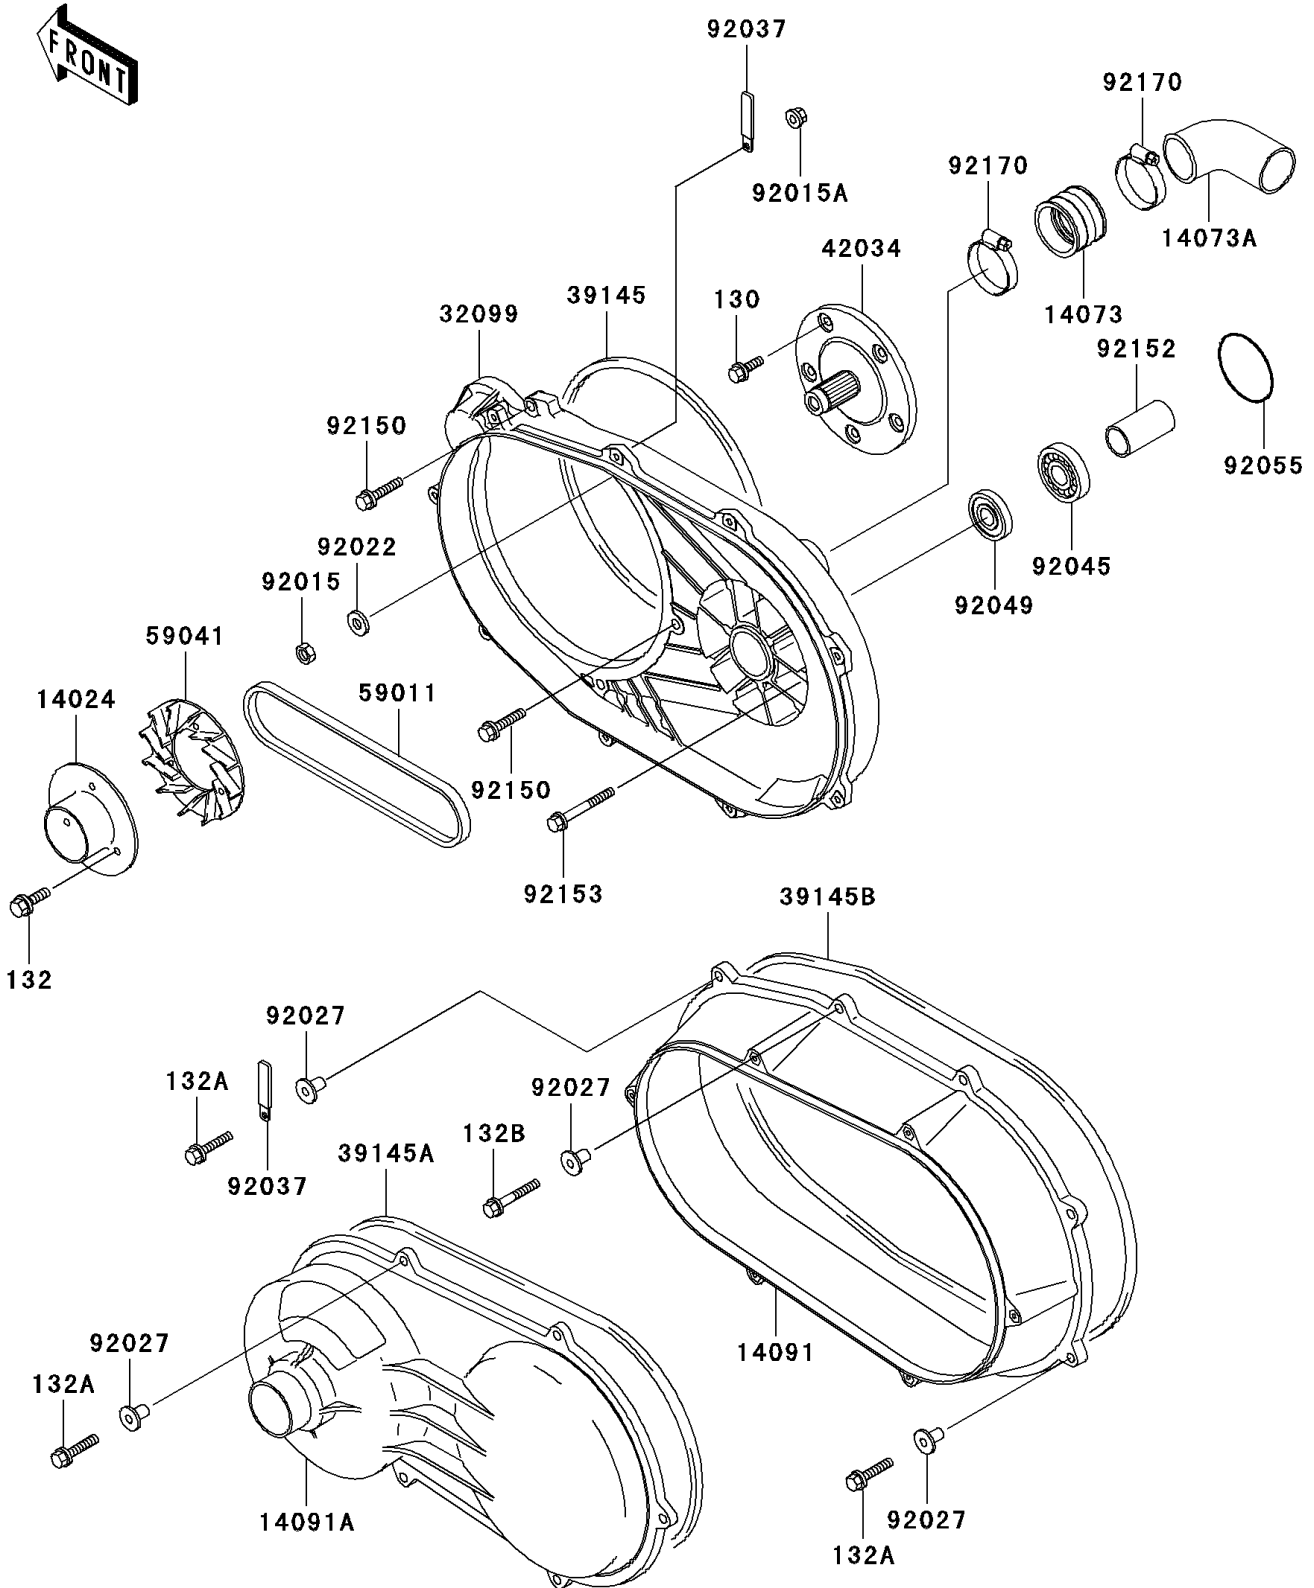

Mule 3010 Diesel 4X4

PARTS DIAGRAM

Converter Cover/Drive Belt

E1393

Mule 3010 Diesel 4X4

PARTS LIST

Converter Cover/Drive Belt

ITEM NAME	PART NUMBER	QUANTITY
BOLT-FLANGED,8X20 (Ref # 130)	130T0820	5
BOLT-FLANGED-SMALL (Ref # 132)	132G0630	3
BOLT-FLANGED-SMALL (Ref # 132A)	132J0630	14
BOLT-FLANGED-SMALL (Ref # 132B)	132J0635	1
COVER,FAN (Ref # 14024)	14024-1554	1
DUCT (Ref # 14073)	14073-1324	1
DUCT,CONVERTER OUTLET (Ref # 14073A)	14073-1780	1
COVER,MIDDLE (Ref # 14091)	14091-1134	1
COVER,BELT CONVERTER (Ref # 14091A)	14091-1187	1
CASE,BELT CONVERTER (Ref # 32099)	32099-1215	1
TRIM-SEAL,BELT CONVERTER CASE (Ref # 39145)	39145-1115	1
TRIM-SEAL,MIDDLE COVER (Ref # 39145A)	39145-1117	1
TRIM-SEAL,BELT CONVERTER (Ref # 39145B)	39145-1126	1
COUPLING (Ref # 42034)	42034-1160	1
BELT (Ref # 59011)	59011-1086	1
FAN (Ref # 59041)	59041-1059	1
NUT,LOCK,10MM,BLACK (Ref # 92015)	92015-1189	1
NUT,LOCK,FLANGED,6MM (Ref # 92015A)	92015-1675	1
WASHER,10.5X18X2.5 (Ref # 92022)	92022-1876	1
COLLAR,L=14.1 (Ref # 92027)	92027-1920	15
CLAMP,WIRING HARNESS,L=60 (Ref # 92037)	92037-1069	2
BEARING-BALL,62/28LLB (Ref # 92045)	92045-1378	1
SEAL-OIL,TC28X47X7 (Ref # 92049)	92049-1297	1
RING-O,67.6X3.5 (Ref # 92055)	92055-1327	1
BOLT,FLANGED,8X28 (Ref # 92150)	92150-1103	5
COLLAR,28.1X34X63.6 (Ref # 92152)	92152-1177	1
BOLT (Ref # 92153)	92153-1276	3
CLAMP (Ref # 92170)	92170-1448	2