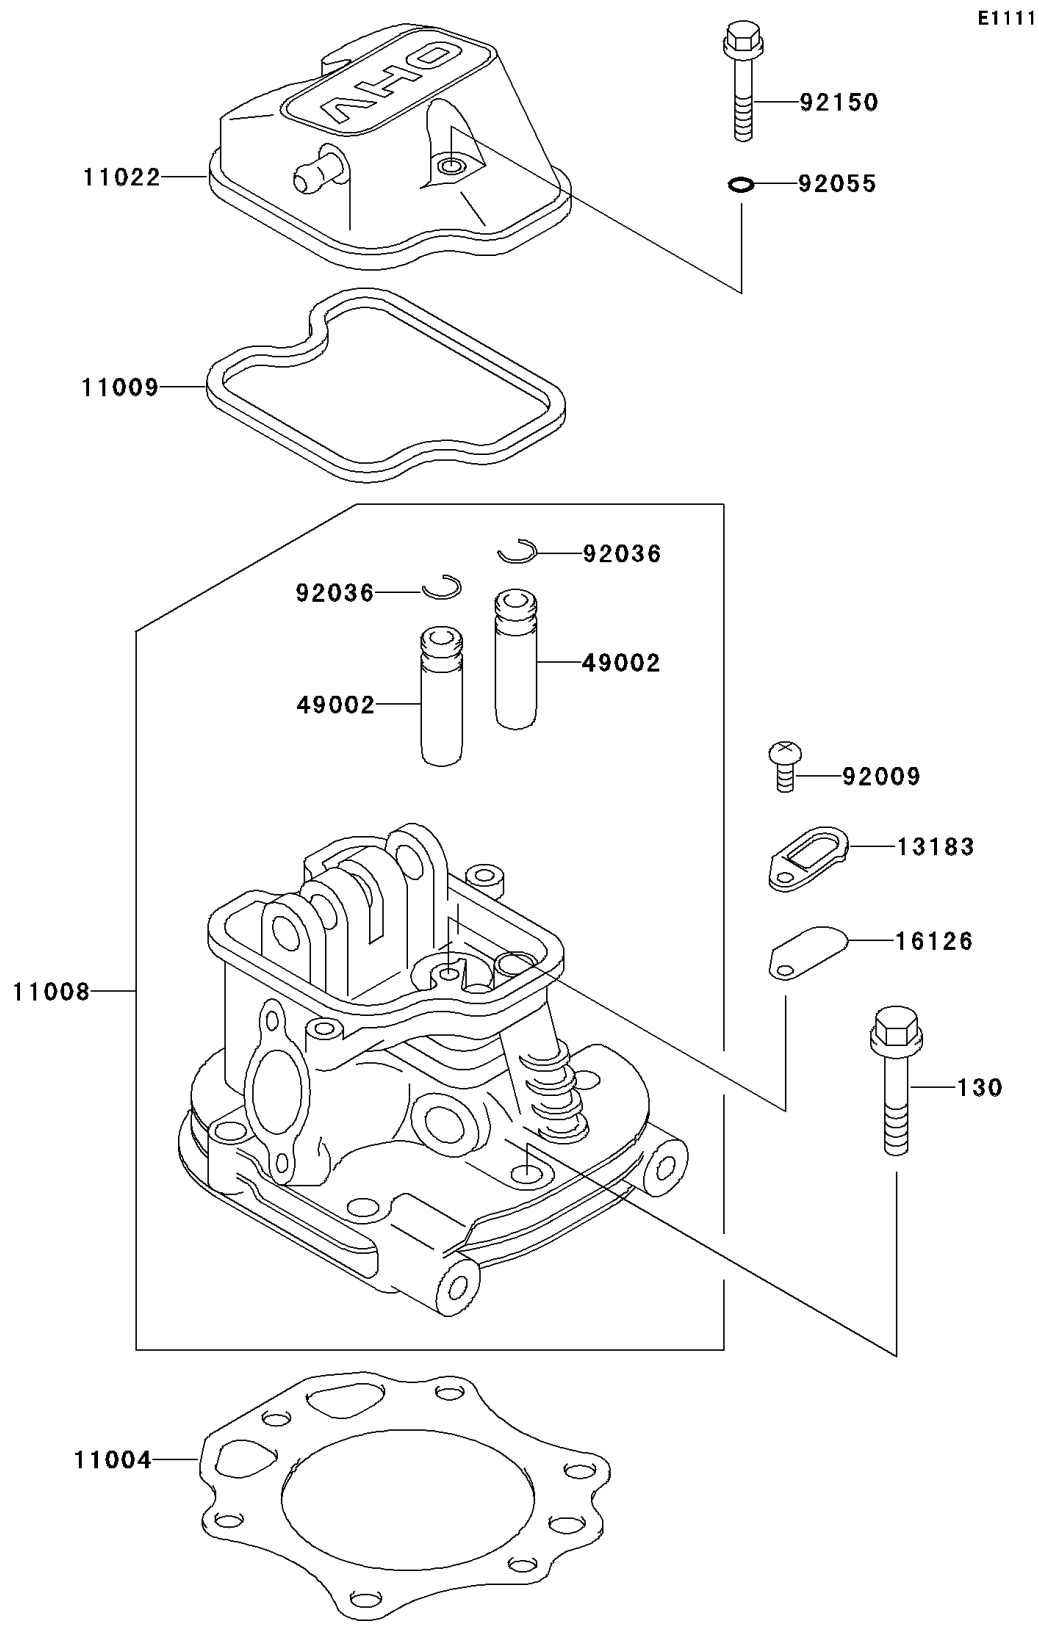

Mule 550

PARTS DIAGRAM

Cylinder Head

Mule 550

PARTS LIST

Cylinder Head

ITEM NAME	PART NUMBER	QUANTITY
BOLT-FLANGED (Ref # 130)	130T0845	6
GASKET-HEAD (Ref # 11004)	11004-2138	1
HEAD-COMP-CYLINDER (Ref # 11008)	11008-2129	1
GASKET,ROCKER CASE (Ref # 11009)	11009-2829	1
CASE-ROCKER (Ref # 11022)	11022-6001	1
PLATE (Ref # 13183)	13183-2299	1
VALVE (Ref # 16126)	16126-2107	1
GUIDE-VALVE (Ref # 49002)	49002-2101	2
SCREW (Ref # 92009)	92009-2308	1
RING-SNAP,VALVE GUIDE (Ref # 92036)	92036-023	2
RING-O,5.5X1.5 (Ref # 92055)	92055-1343	2
BOLT,6X35 (Ref # 92150)	92150-2145	2