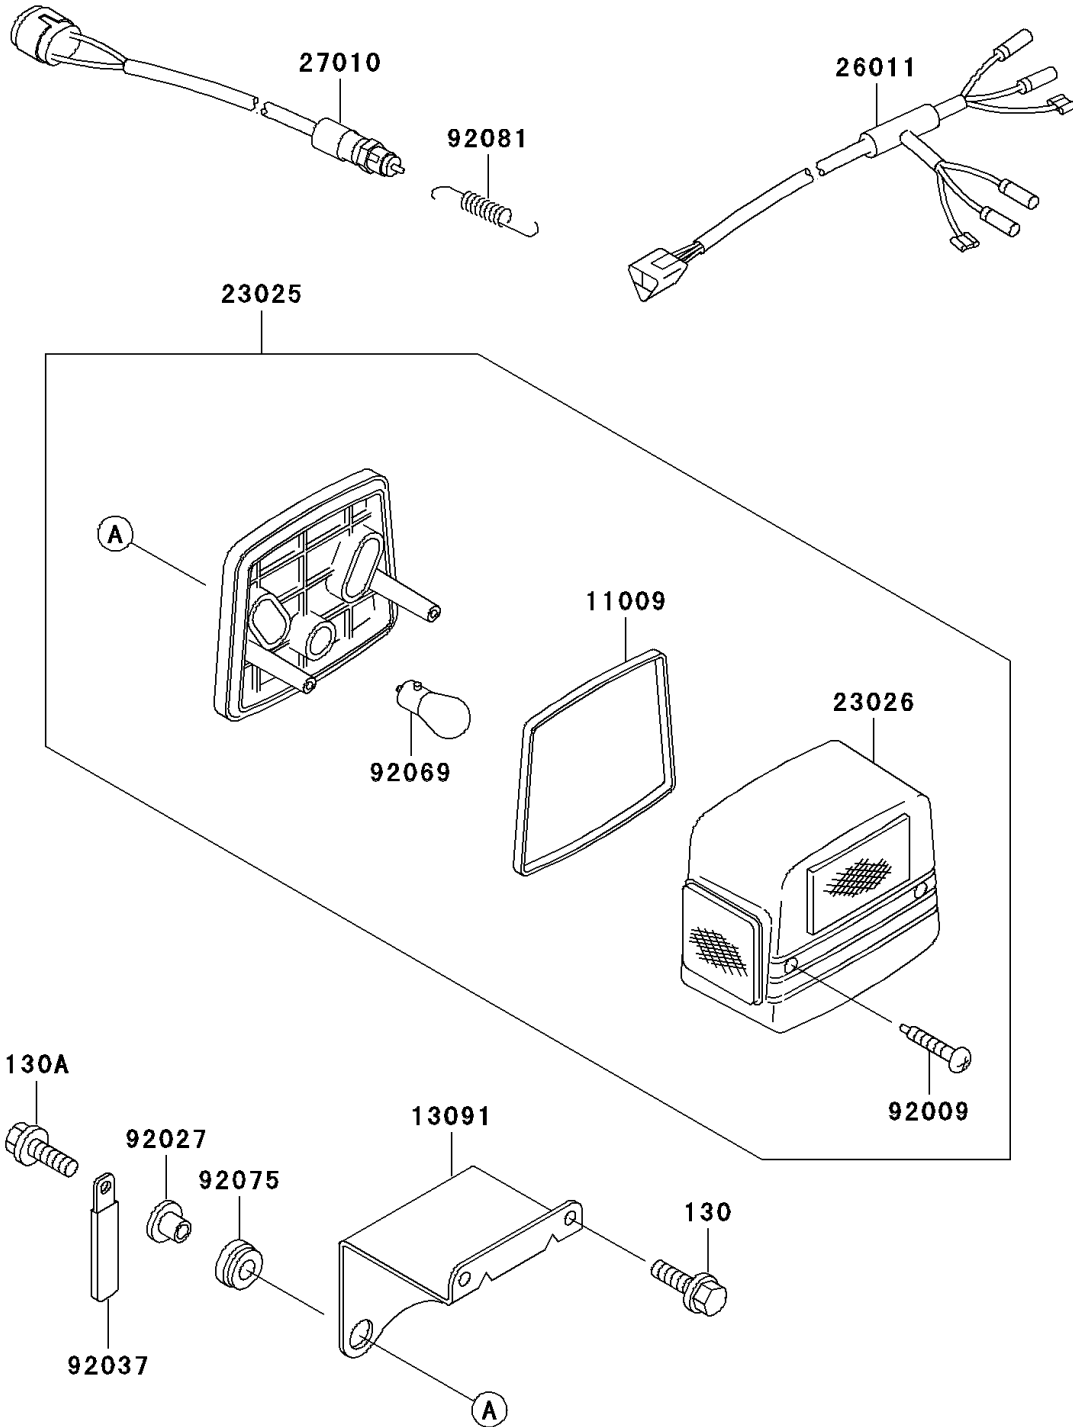

# Mule 3000 PARTS DIAGRAM

Taillight(s)

F2720

## Mule 3000 PARTS LIST

### Taillight(s)

ITEM NAME	PART NUMBER	QUANTITY
BOLT-FLANGED,6X16,BLACK (Ref # 130)	130J0616	4
BOLT-FLANGED (Ref # 130A)	130J0620	4
GASKET,TAIL LAMP (Ref # 11009)	11009-1215	2
HOLDER,TAIL LAMP (Ref # 13091)	13091-1743	2
LAMP-TAIL (Ref # 23025)	23025-1042	2
LENS,TAIL LAMP (Ref # 23026)	23026-1019	2
WIRE-LEAD (Ref # 26011)	26011-1756	1
SWITCH,BRAKE LAMP (Ref # 27010)	27010-1301	1
SCREW,TAPPING,4X25 (Ref # 92009)	92009-1069	4
COLLAR,L=11.1 (Ref # 92027)	92027-194	4
CLAMP,L=60 (Ref # 92037)	92037-1069	2
BULB,12V20/5W (Ref # 92069)	92069-1011	2
DAMPER (Ref # 92075)	92075-277	4
SPRING,HOOK RETURN (Ref # 92081)	92081-1466	1