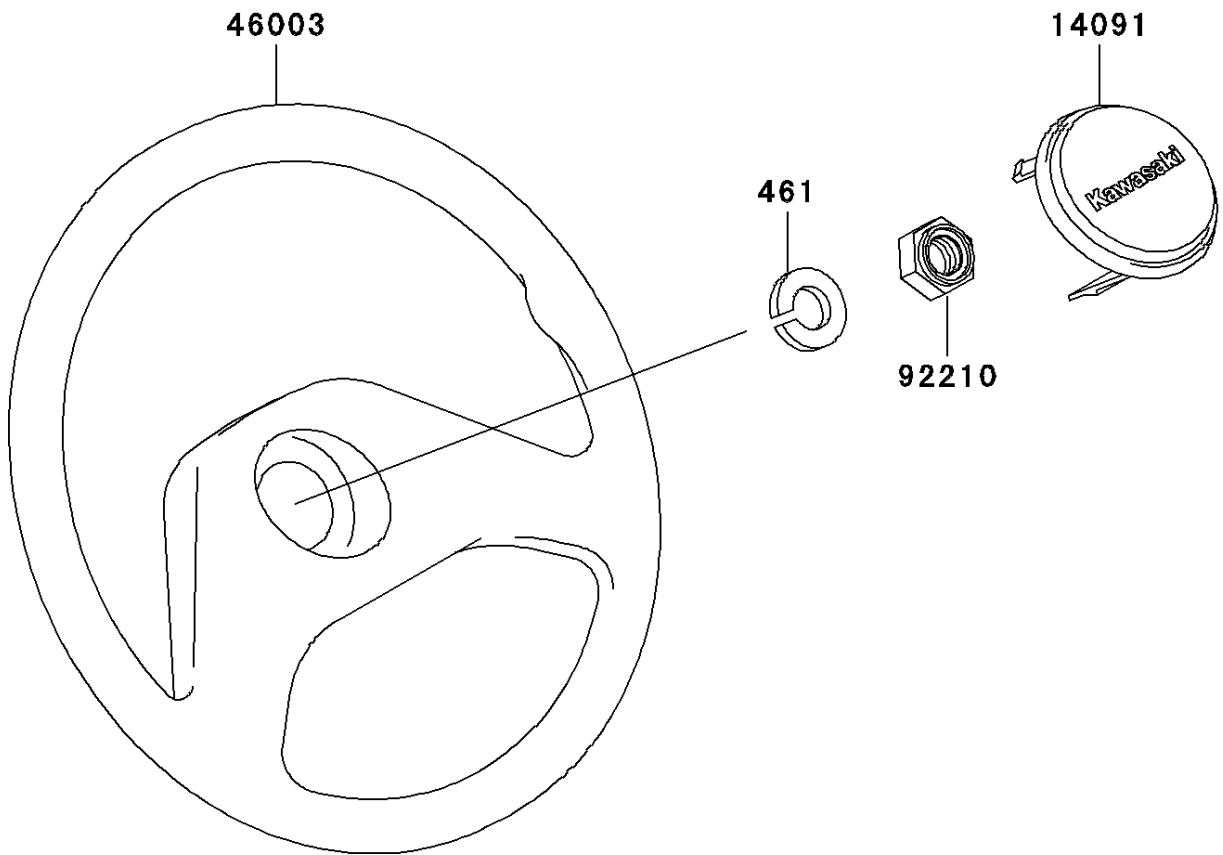

# Mule 3000 PARTS DIAGRAM

Steering Wheel

F2311

# Mule 3000 PARTS LIST

## Steering Wheel

ITEM NAME	PART NUMBER	QUANTITY
WASHER-SPRING,12MM (Ref # 461)	461F1200	1
COVER,HORN SWITCH (Ref # 14091)	14091-1247	1
HANDLE (Ref # 46003)	46003-1308	1
NUT,LOCK,12MM (Ref # 92210)	92210-1249	1