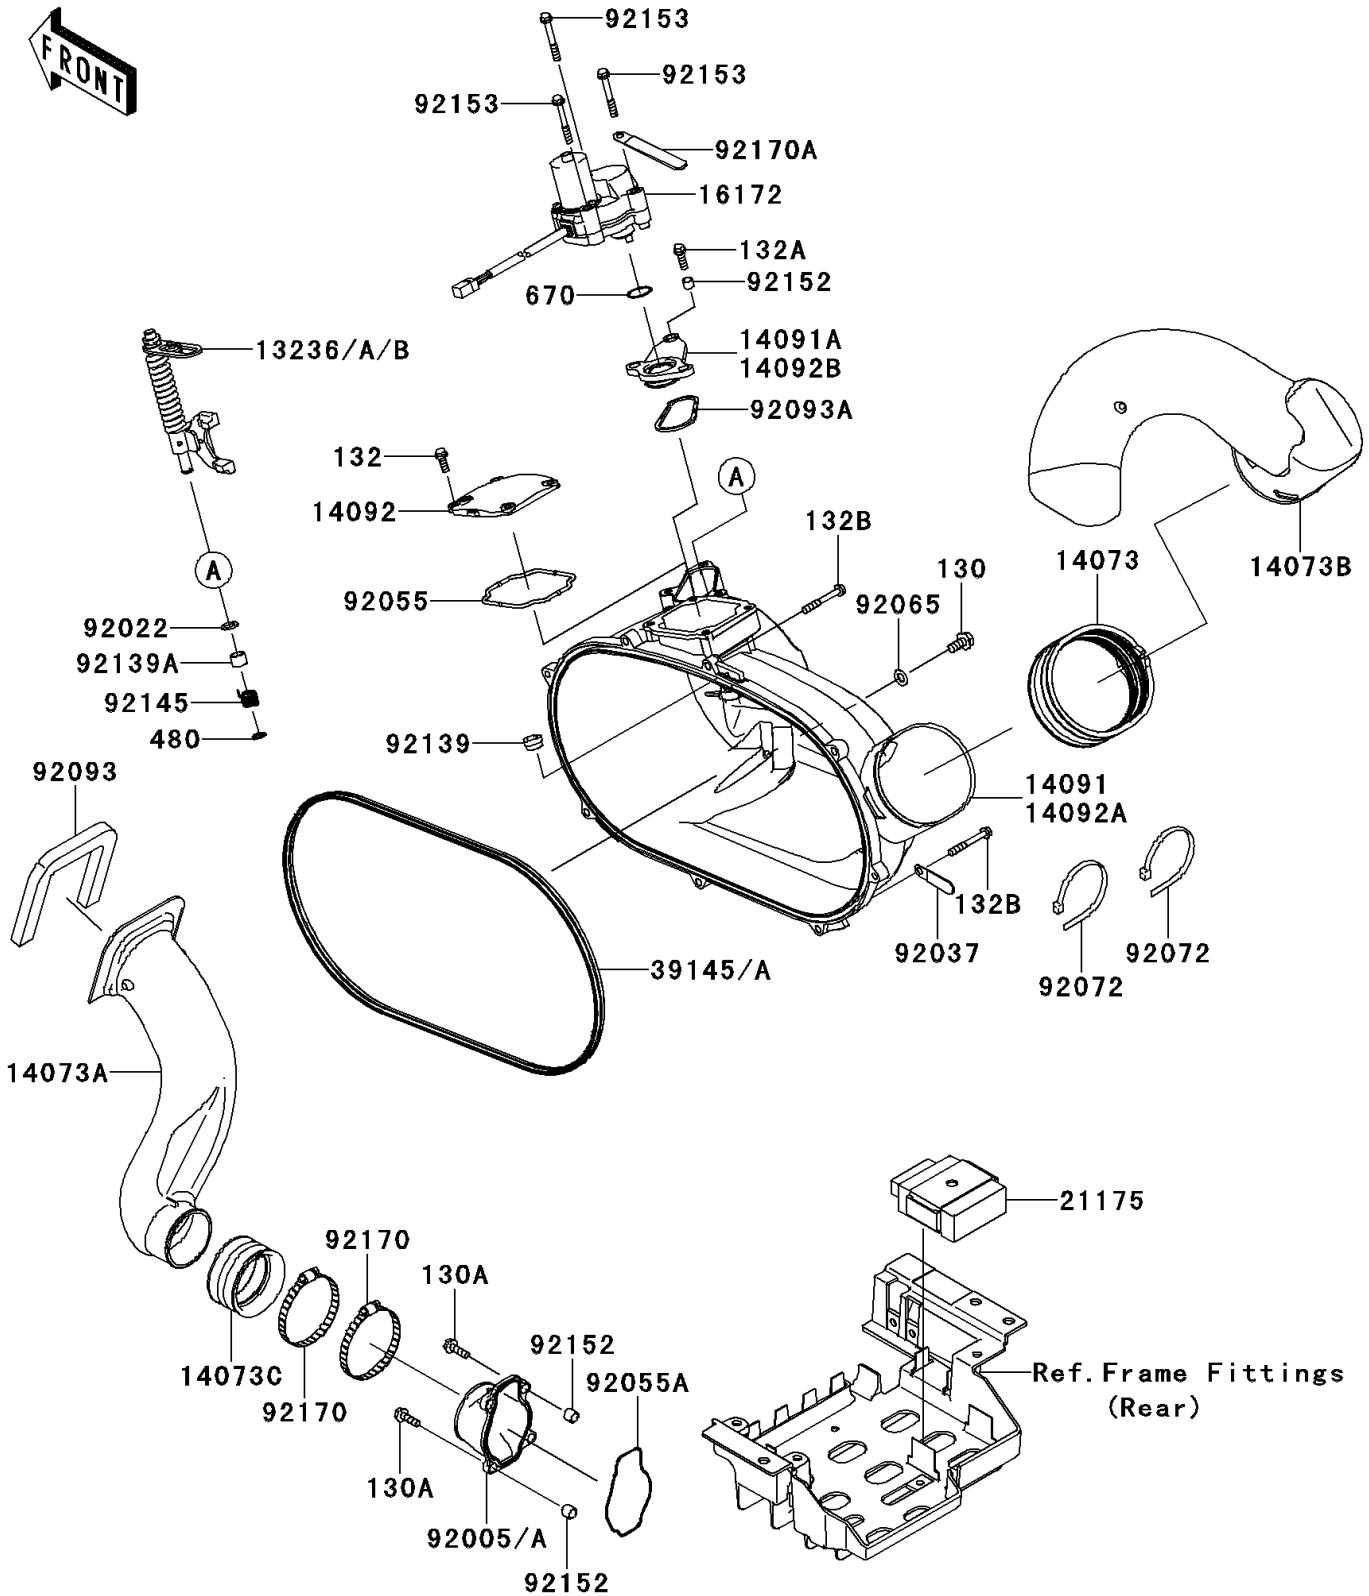

2010 Teryx® 750 FI 4x4 LE PARTS DIAGRAM

Converter Cover

E1393

2010 Teryx® 750 FI 4x4 LE PARTS LIST

Converter Cover

ITEM NAME	PART NUMBER	QUANTITY
BOLT-FLANGED,8X16 (Ref # 130)	130BA0816	1
BOLT-FLANGED,6X20 (Ref # 130A)	130CD0620	1
BOLT-FLANGED-SMALL,6X18 (Ref # 132)	132BA0618	1
BOLT-FLANGED-SMALL,6X20 (Ref # 132A)	132BA0620	1
BOLT-FLANGED-SMALL,6X45 (Ref # 132B)	132BA0645	1
CIRCLIP-TYPE-C,10MM (Ref # 480)	480J1000	1
O RING (Ref # 670)	670D3022	1
LEVER-COMP,YELLOW (Ref # 13236)	13236-0123	1
LEVER-COMP,GREEN (Ref # 13236A)	13236-0124	1
LEVER-COMP,PAINT LESS (Ref # 13236B)	13236-0125	1
DUCT,EXHAUST JOINT (Ref # 14073)	14073-0136	1
DUCT,INTAKE (Ref # 14073A)	14073-0259	1
DUCT,EXHAUST (Ref # 14073B)	14073-0260	1
DUCT,JOINT (Ref # 14073C)	14073-1775	1
COVER,CVT (Ref # 14091)	14091-0671	1
COVER,MOUNTING EYE,ACTR (Ref # 14091A)	14091-0673	1
COVER,ACCESS (Ref # 14092)	14092-0066	1
ACTUATOR (Ref # 16172)	16172-0019	1
CONTROL UNIT-ELECTRONIC (Ref # 21175)	21175-0151	1
TRIM-SEAL (Ref # 39145)	39145-0037	1
FITTING (Ref # 92005A)	92005-1387	1
WASHER,10.2X16X1 (Ref # 92022)	92022-1829	1
CLAMP,L=45 (Ref # 92037)	92037-1539	1
RING-O (Ref # 92055)	92055-0120	1
RING-O (Ref # 92055A)	92055-1630	1
GASKET (Ref # 92065)	92065-023	1
BAND,L=460 (Ref # 92072)	92072-0073	1
SEAL,INTAKE DUCT (Ref # 92093)	92093-0150	1
SEAL (Ref # 92093A)	92093-1548	1

2010 Teryx® 750 FI 4x4 LE PARTS LIST

Converter Cover

ITEM NAME	PART NUMBER	QUANTITY
BUSHING,10X14X11 (Ref # 92139)	92139-0214	1
BUSHING,10X13X11.9 (Ref # 92139A)	92139-0254	1
SPRING,RETURN (Ref # 92145)	92145-0443	1
COLLAR (Ref # 92152)	92152-1332	1
BOLT,6X47 (Ref # 92153)	92153-0678	1
CLAMP (Ref # 92170)	92170-1764	1
CLAMP (Ref # 92170A)	92170-1925	1