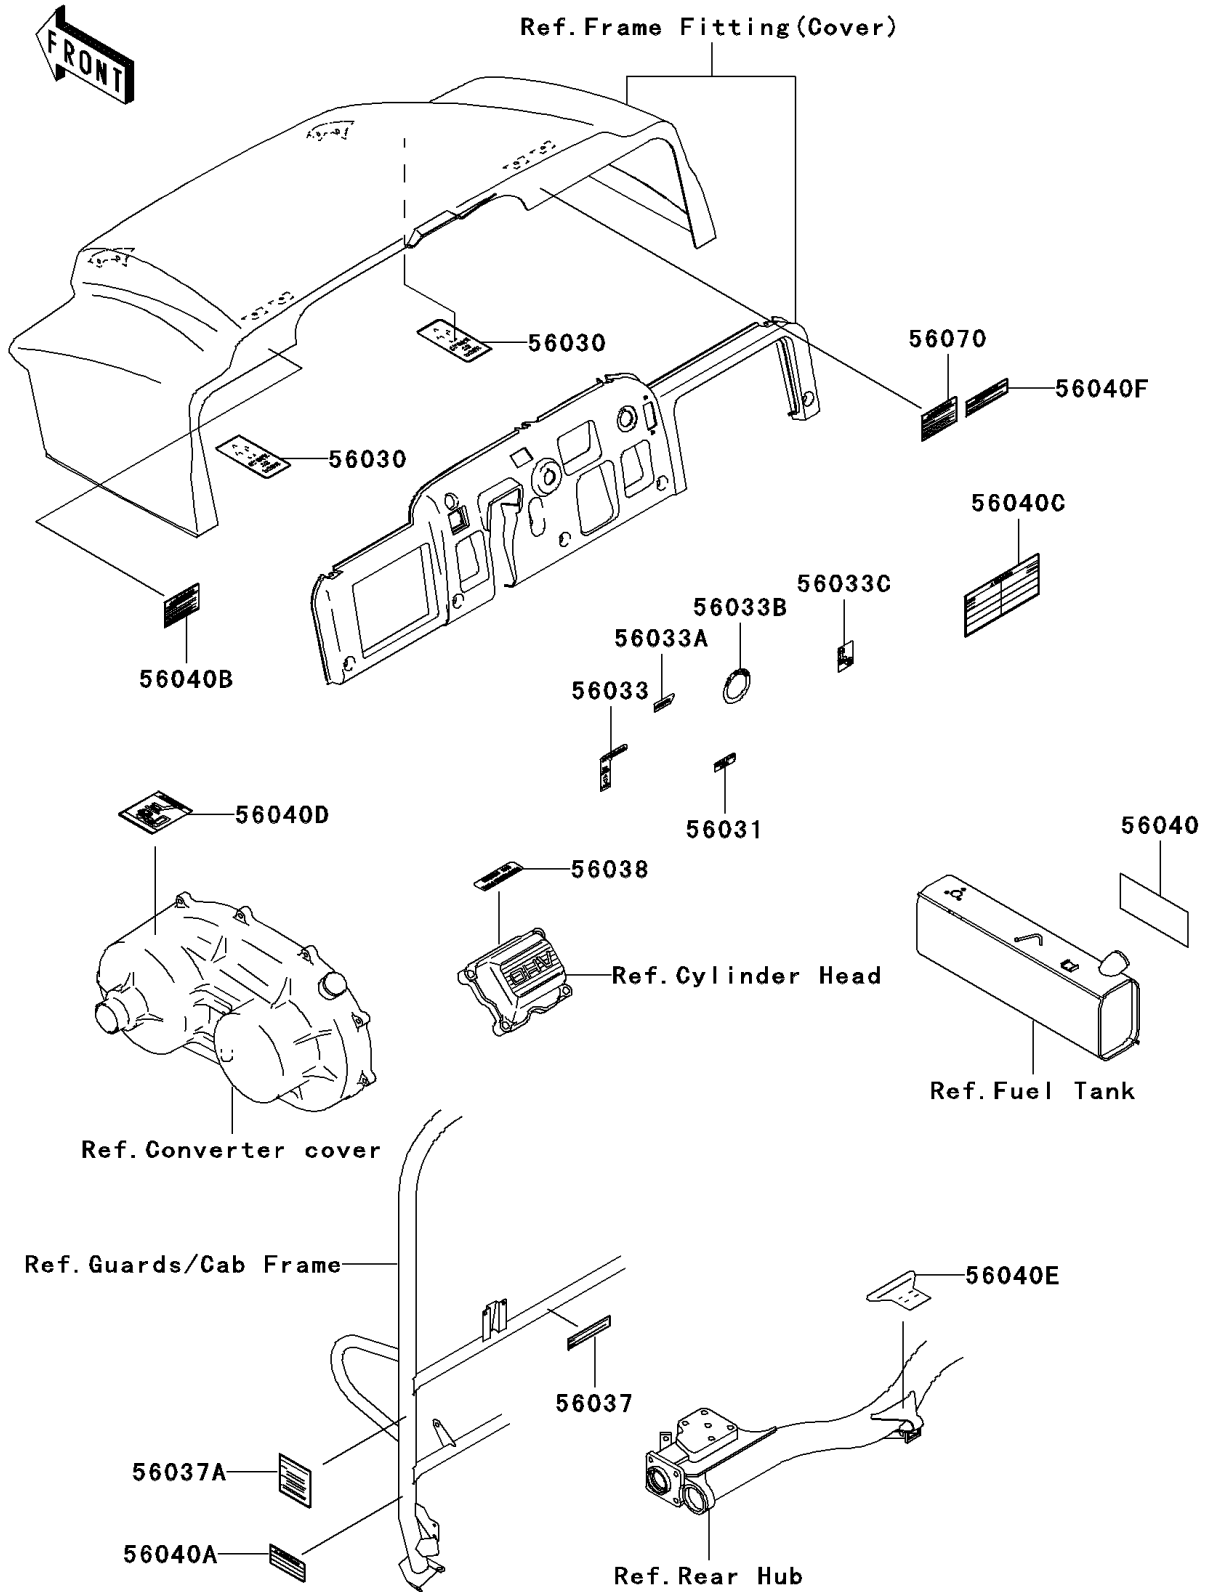

Mule 3020 Turf PARTS DIAGRAM

Labels

F2860

Mule 3020 Turf PARTS LIST

Labels

ITEM NAME	PART NUMBER	QUANTITY
LABEL,BONNET OPERATION (Ref # 56030)	56030-1240	2
LABEL-MANUAL,BRAKE FLUID LEVEL (Ref # 56031)	56031-1818	1
LABEL-MANUAL,DIFF MODE (Ref # 56033)	56033-1183	1
LABEL-MANUAL,IGNITION (Ref # 56033A)	56033-1184	1
LABEL-MANUAL,IGNITION,ON/OFF (Ref # 56033B)	56033-1185	1
LABEL-MANUAL,SHIFT (Ref # 56033C)	56033-1205	1
LABEL-SPECIFICATION,CARGO BED (Ref # 56037)	56037-1576	1
LABEL-SPECIFICATION,TIRE (Ref # 56037A)	56037-1905	1
LABEL-BRAND (Ref # 56038)	56038-2782	1
LABEL-WARNING,FUEL TANK (Ref # 56040)	56040-1241	1
LABEL-WARNING,BED RAISED (Ref # 56040A)	56040-1242	1
LABEL-WARNING,OFF-HIGHWAY (Ref # 56040B)	56040-1317	1
LABEL-WARNING,GENERAL (Ref # 56040C)	56040-1339	1
LABEL-WARNING,HOT SURFACES (Ref # 56040D)	56040-1340	1
LABEL-WARNING,TRAILER HITCH (Ref # 56040E)	56040-1341	1
LABEL-WARNING,SHIFT CAUTION (Ref # 56040F)	56040-1342	1
LABEL-WARNING,BONNET OPERATION (Ref # 56070)	56070-1240	1