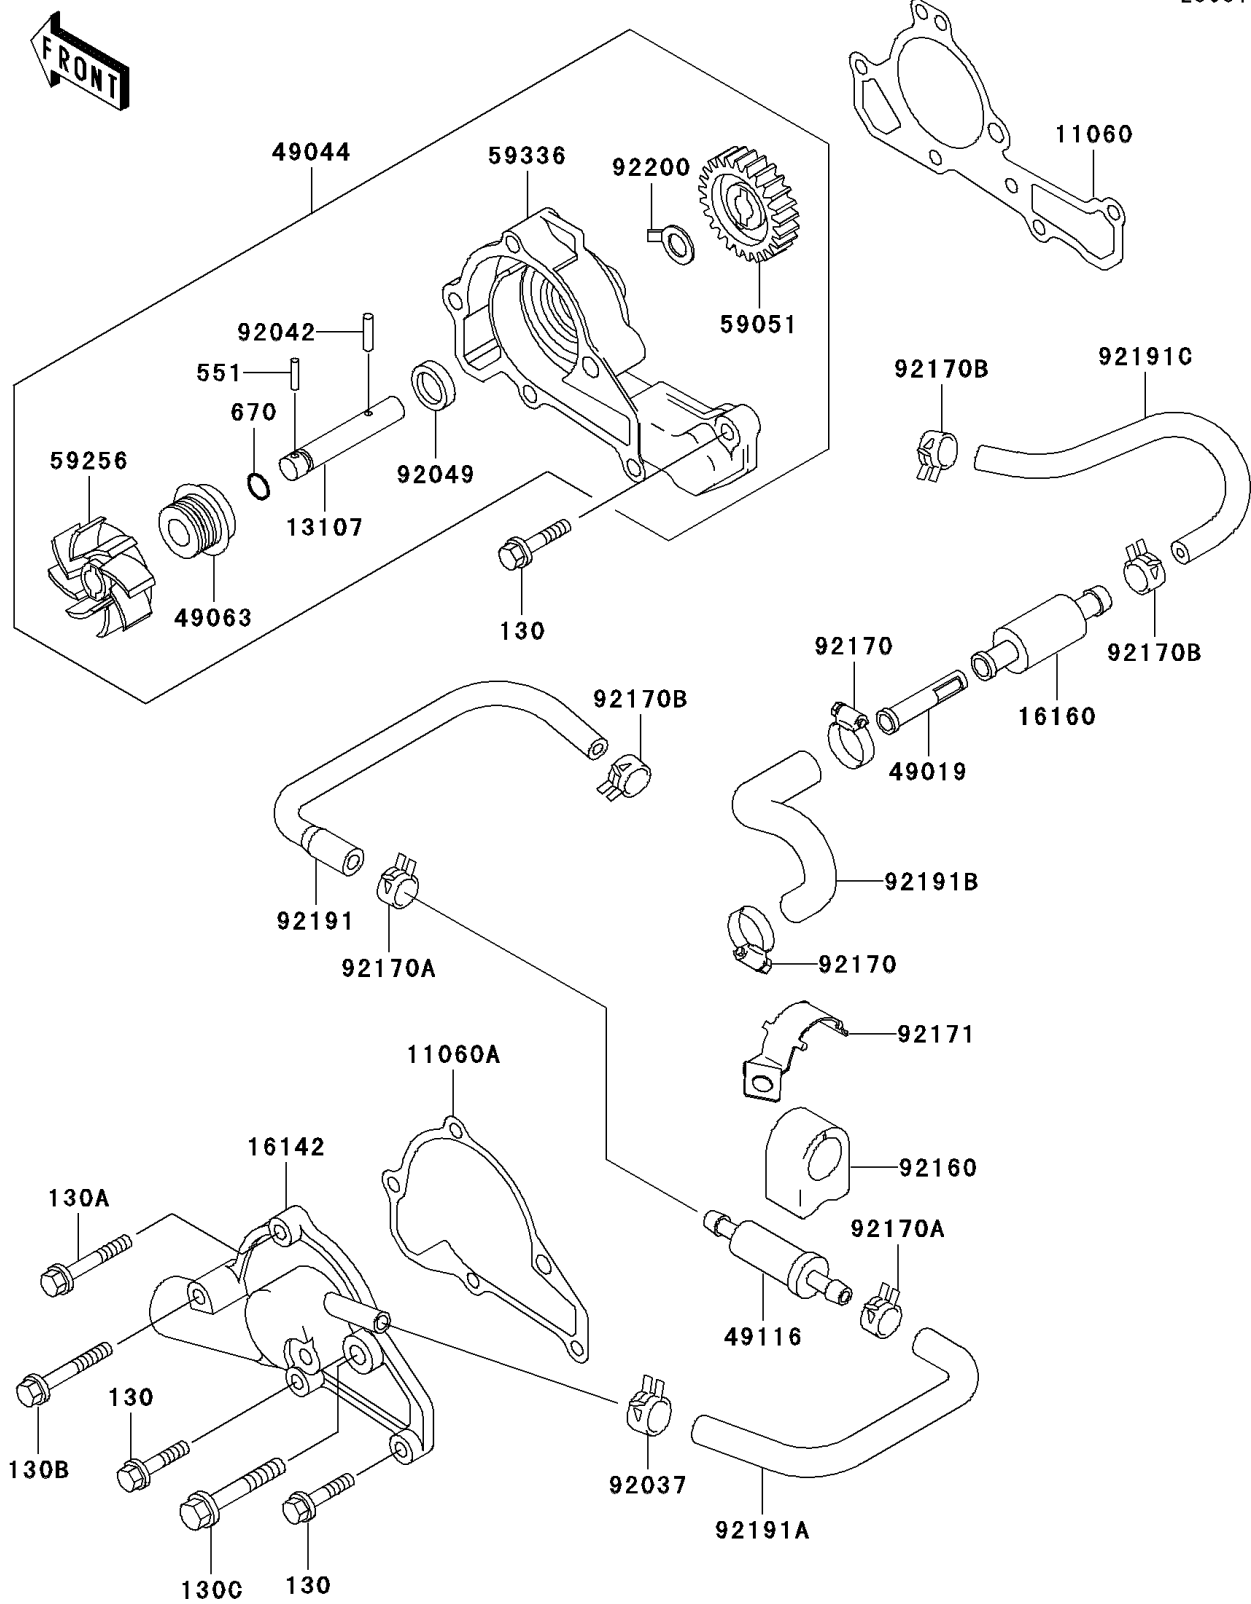

Mule 3020 Turf PARTS DIAGRAM

Water Pump

E3031

Mule 3020 Turf PARTS LIST

Water Pump

ITEM NAME	PART NUMBER	QUANTITY
BOLT-FLANGED (Ref # 130)	130T0645	3
BOLT-FLANGED (Ref # 130A)	130T0665	1
BOLT-FLANGED (Ref # 130B)	130T0675	1
BOLT-FLANGED (Ref # 130C)	130T0870	1
PIN-DOWEL,3X14 (Ref # 551)	551A0314	1
O RING,7MM (Ref # 670)	670B1507	1
GASKET,PUMP CASE (Ref # 11060)	11060-2450	1
GASKET,PUMP COVER (Ref # 11060A)	11060-2451	1
SHAFT (Ref # 13107)	13107-2097	1
COVER-PUMP (Ref # 16142)	16142-2069	1
BODY (Ref # 16160)	16160-1359	1
FILTER-WATER (Ref # 49019)	49019-1068	1
PUMP-WATER (Ref # 49044)	49044-2058	1
SEAL-MECHANICAL (Ref # 49063)	49063-1056	1
VALVE-ASSY (Ref # 49116)	49116-1081	1
GEAR-SPUR (Ref # 59051)	59051-2113	1
IMPELLER (Ref # 59256)	59256-2057	1
CASE-PUMP (Ref # 59336)	59336-2052	1
CLAMP (Ref # 92037)	92037-2065	1
PIN,DOWEL,4X15.8 (Ref # 92042)	92042-014	1
SEAL-OIL (Ref # 92049)	92049-2111	1
DAMPER,VALVE (Ref # 92160)	92160-1451	1
CLAMP (Ref # 92170)	92170-1278	2
CLAMP (Ref # 92170A)	92170-1492	2
CLAMP (Ref # 92170B)	92170-1493	3
CLAMP (Ref # 92171)	92171-2064	1
TUBE (Ref # 92191)	92191-2110	1
TUBE (Ref # 92191A)	92191-2111	1
TUBE (Ref # 92191B)	92191-2125	1

Mule 3020 Turf PARTS LIST

Water Pump

ITEM NAME	PART NUMBER	QUANTITY
TUBE (Ref # 92191C)	92191-2130	1
WASHER (Ref # 92200)	92200-2044	1