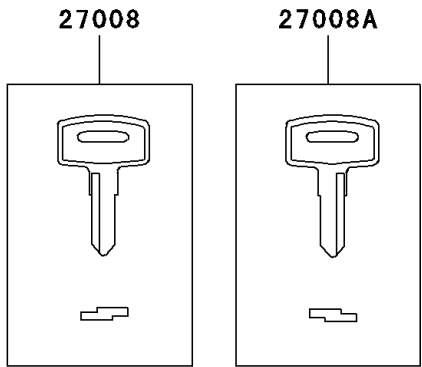

Mule 2510 Diesel PARTS DIAGRAM

Headlight(s)/Ignition Switch

F2711

Mule 2510 Diesel PARTS LIST

Headlight(s)/Ignition Switch

ITEM NAME	PART NUMBER	QUANTITY
LAMP-ASSY-HEAD (Ref # 23001)	23001-1120	1
SWITCH-ASSY-IGNITION (Ref # 27005)	27005-1146	1
KEY-LOCK,BLANK (Ref # 27008)	27008-1153	1
KEY-LOCK,BLANK (Ref # 27008A)	27008-1157	1
SWITCH,HEAD LAMP (Ref # 27010)	27010-1265	1
NUT,IGNITION SWITCH (Ref # 92210)	92210-1264	1