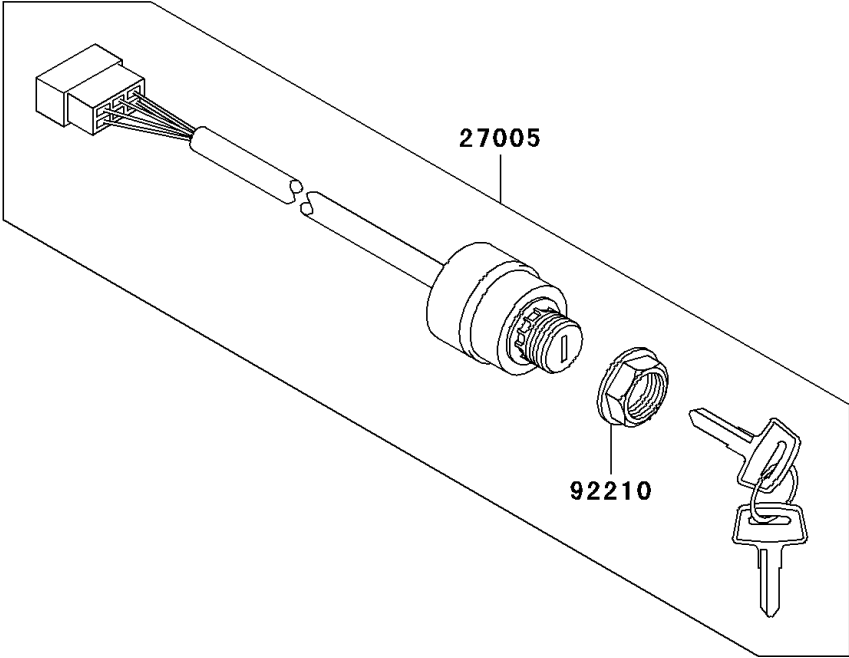

Mule 2510 Diesel PARTS DIAGRAM

Headlight(s)/Ignition Switch

F2711

Mule 2510 Diesel PARTS LIST

Headlight(s)/Ignition Switch

ITEM NAME	PART NUMBER	QUANTITY
LAMP-ASSY-HEAD (Ref # 23001)	23001-1120	1
SWITCH-ASSY-IGNITION (Ref # 27005)	27005-1146	1
KEY-LOCK,BLANK (Ref # 27008)	27008-1153	1
KEY-LOCK,BLANK (Ref # 27008A)	27008-1157	1
SWITCH,HEAD LAMP (Ref # 27010)	27010-1265	1
NUT,IGNITION SWITCH (Ref # 92210)	92210-1264	1