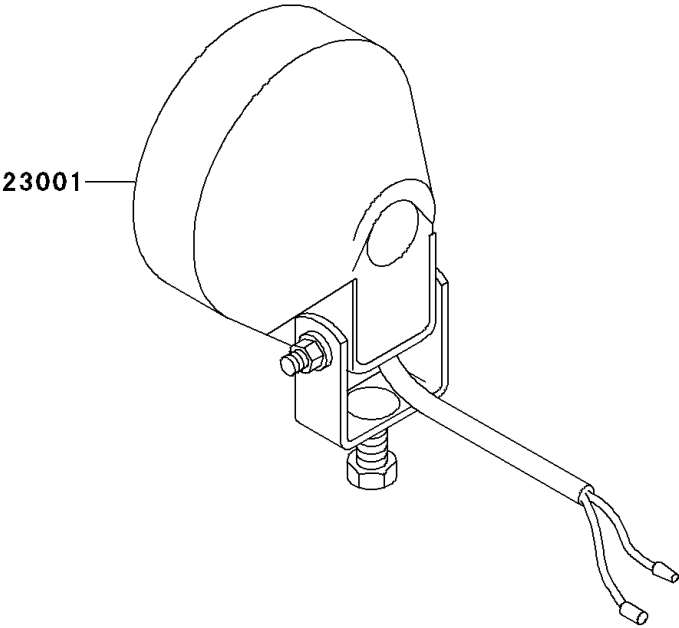

Mule 2510 Diesel PARTS DIAGRAM

Headlight(s)/Ignition Switch

F2711

Mule 2510 Diesel PARTS LIST

Headlight(s)/Ignition Switch

ITEM NAME	PART NUMBER	QUANTITY
LAMP-ASSY-HEAD (Ref # 23001)	23001-1120	1
SWITCH-ASSY-IGNITION (Ref # 27005)	27005-1146	1
KEY-LOCK,BLANK (Ref # 27008)	27008-1153	1
KEY-LOCK,BLANK (Ref # 27008A)	27008-1157	1
SWITCH,HEAD LAMP (Ref # 27010)	27010-1265	1
NUT,IGNITION SWITCH (Ref # 92210)	92210-1264	1