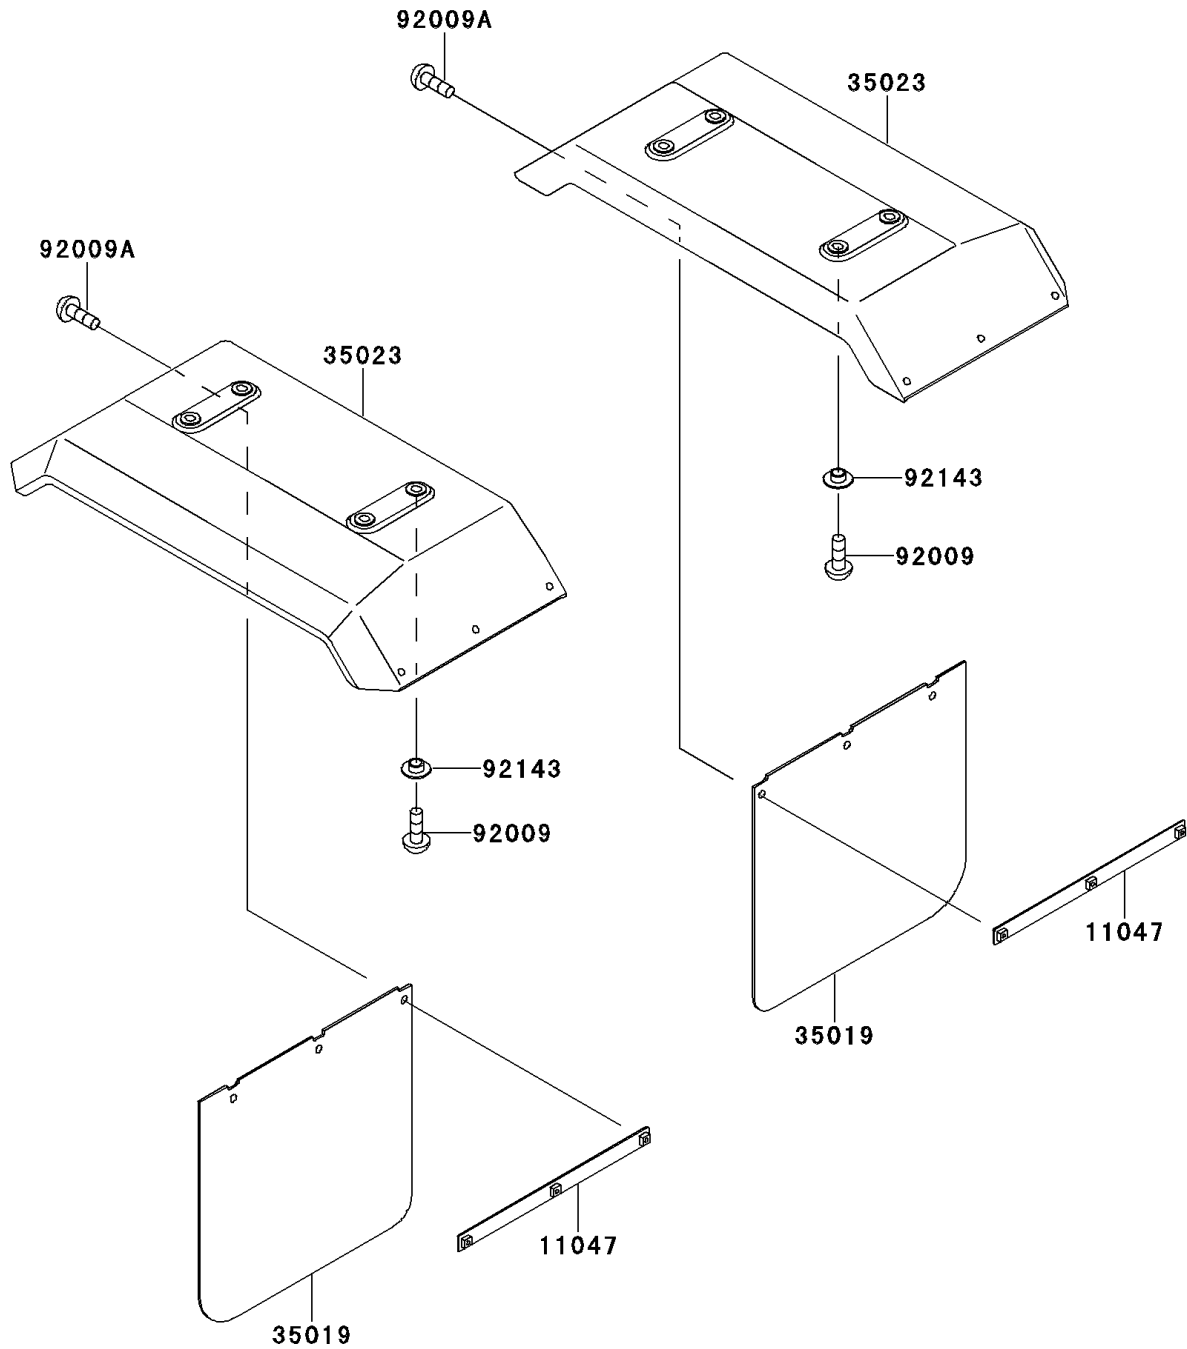

# Mule 2510 4X4 PARTS DIAGRAM

Accessory(Rear Fender)

F2910A

# Mule 2510 4X4 PARTS LIST

Accessory(Rear Fender)

ITEM NAME	PART NUMBER	QUANTITY
BRACKET,REAR FLAP (Ref # 11047)	11047-1172	2
FLAP,REAR FENDER (Ref # 35019)	35019-1244	2
FENDER-REAR (Ref # 35023)	35023-1298	2
SCREW (Ref # 92009)	92009-1166	8
SCREW,6X14 (Ref # 92009A)	92009-1288	6
COLLAR (Ref # 92143)	92143-1087	8