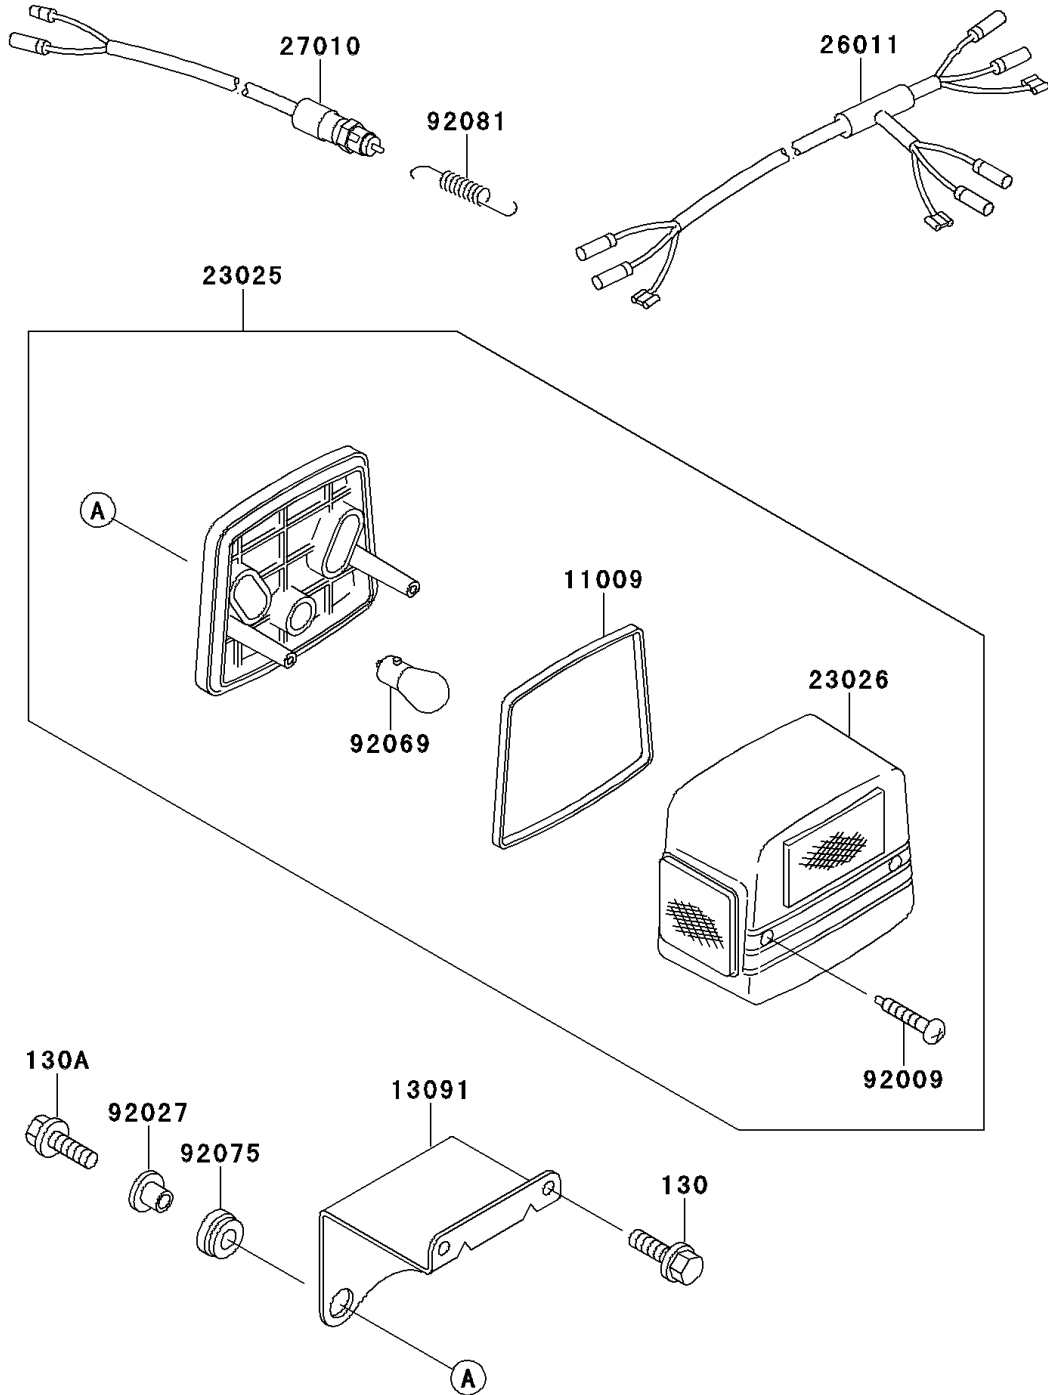

Mule 2510 4X4 PARTS DIAGRAM

Accessory(Tail Lamp)

F2910

Mule 2510 4X4 PARTS LIST

Accessory(Tail Lamp)

ITEM NAME	PART NUMBER	QUANTITY
BOLT-FLANGED,6X16,BLACK (Ref # 130)	130J0616	4
BOLT-FLANGED (Ref # 130A)	130J0620	4
GASKET,TAIL LAMP (Ref # 11009)	11009-1215	2
HOLDER,TAIL LAMP (Ref # 13091)	13091-1743	2
LAMP-TAIL (Ref # 23025)	23025-1042	2
LENS,TAIL LAMP (Ref # 23026)	23026-1019	2
WIRE-LEAD,TAIL LAMP (Ref # 26011)	26011-1441	1
SWITCH,BRAKE LAMP (Ref # 27010)	27010-1181	1
SCREW,TAPPING,4X25 (Ref # 92009)	92009-1069	4
COLLAR,L=11.1 (Ref # 92027)	92027-194	4
BULB,12V20/5W (Ref # 92069)	92069-1011	2
DAMPER (Ref # 92075)	92075-277	4
SPRING,HOOK RETURN (Ref # 92081)	92081-1466	1