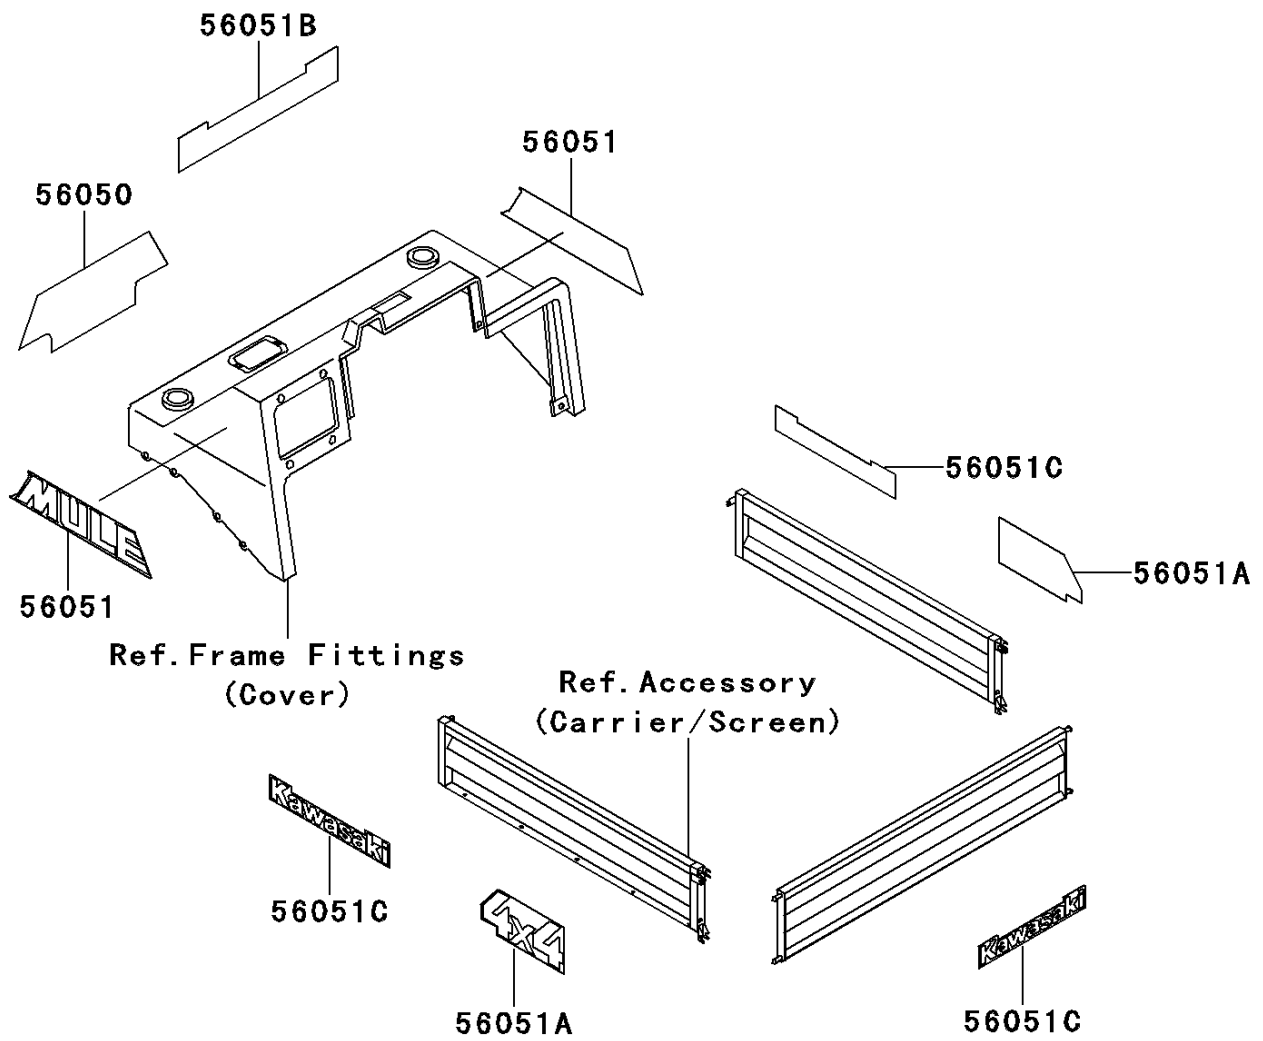

Mule 2510 4X4 PARTS DIAGRAM

Decals(Green)

F2861A

Mule 2510 4X4 PARTS LIST

Decals(Green)

ITEM NAME	PART NUMBER	QUANTITY
MARK,MULE 2510 (Ref # 56050)	56050-1917	1
MARK,MULE (Ref # 56051)	56051-1549	2
MARK,SIDE PLATE,4X4 (Ref # 56051A)	56051-1700	2
MARK,UPPER COVER,KAWASAKI (Ref # 56051B)	56051-1701	1
MARK,TAIL GATE,KAWASAKI (Ref # 56051C)	56051-1702	3