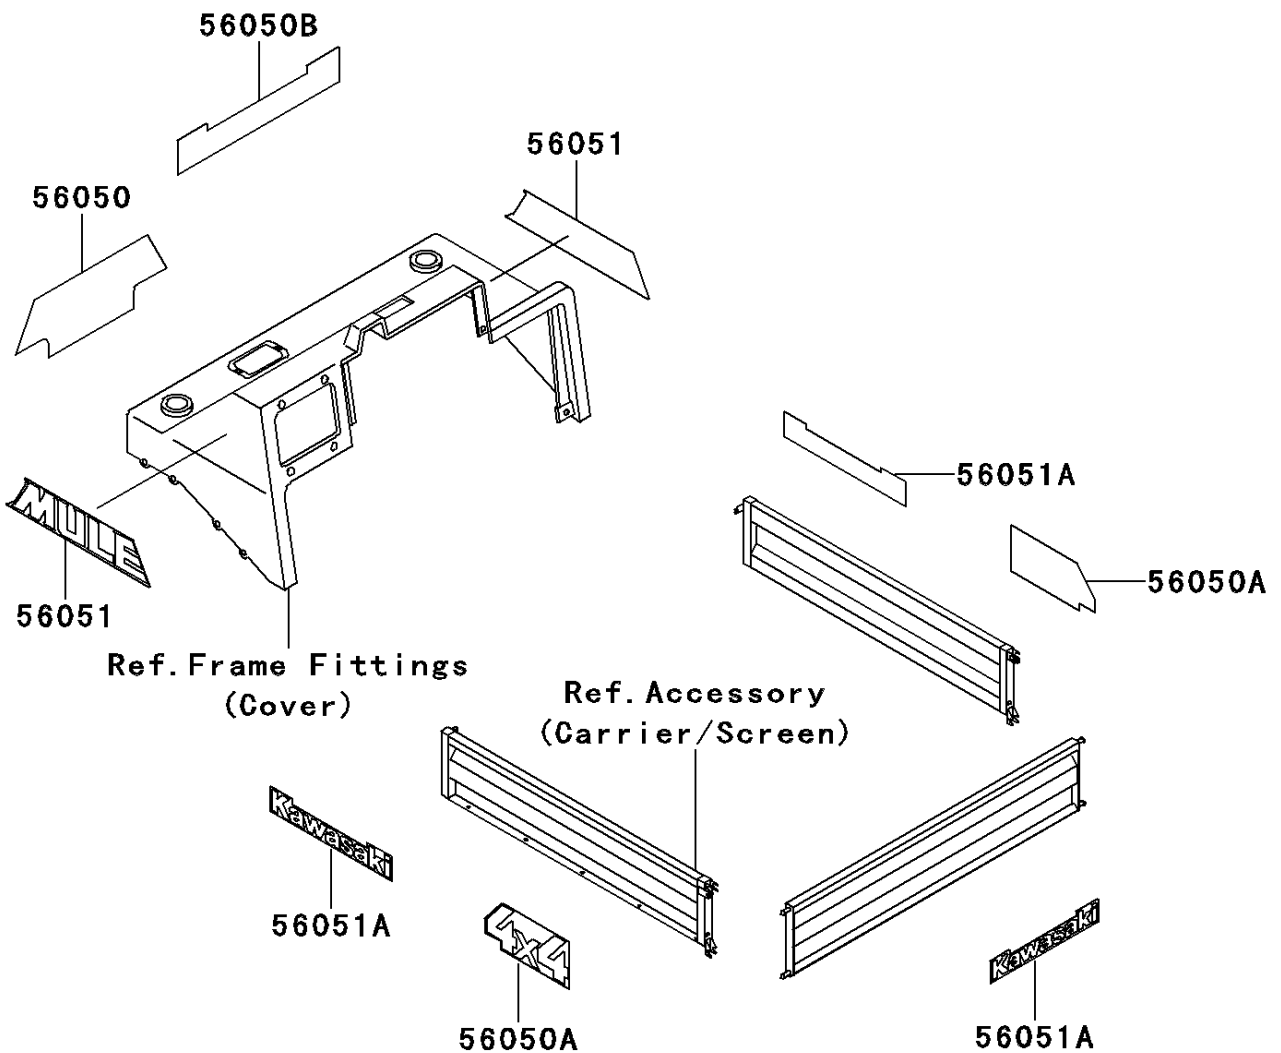

Mule 2510 4X4 PARTS DIAGRAM

Decals(Red)

F2861

Mule 2510 4X4 PARTS LIST

Decals(Red)

ITEM NAME	PART NUMBER	QUANTITY
MARK,MULE 2510 (Ref # 56050)	56050-1917	1
MARK,4X4 (Ref # 56050A)	56050-1936	2
MARK,KAWASAKI (Ref # 56050B)	56050-1937	1
MARK,MULE (Ref # 56051)	56051-1549	2
MARK,TAIL GATE,KAWASAKI (Ref # 56051A)	56051-1550	3