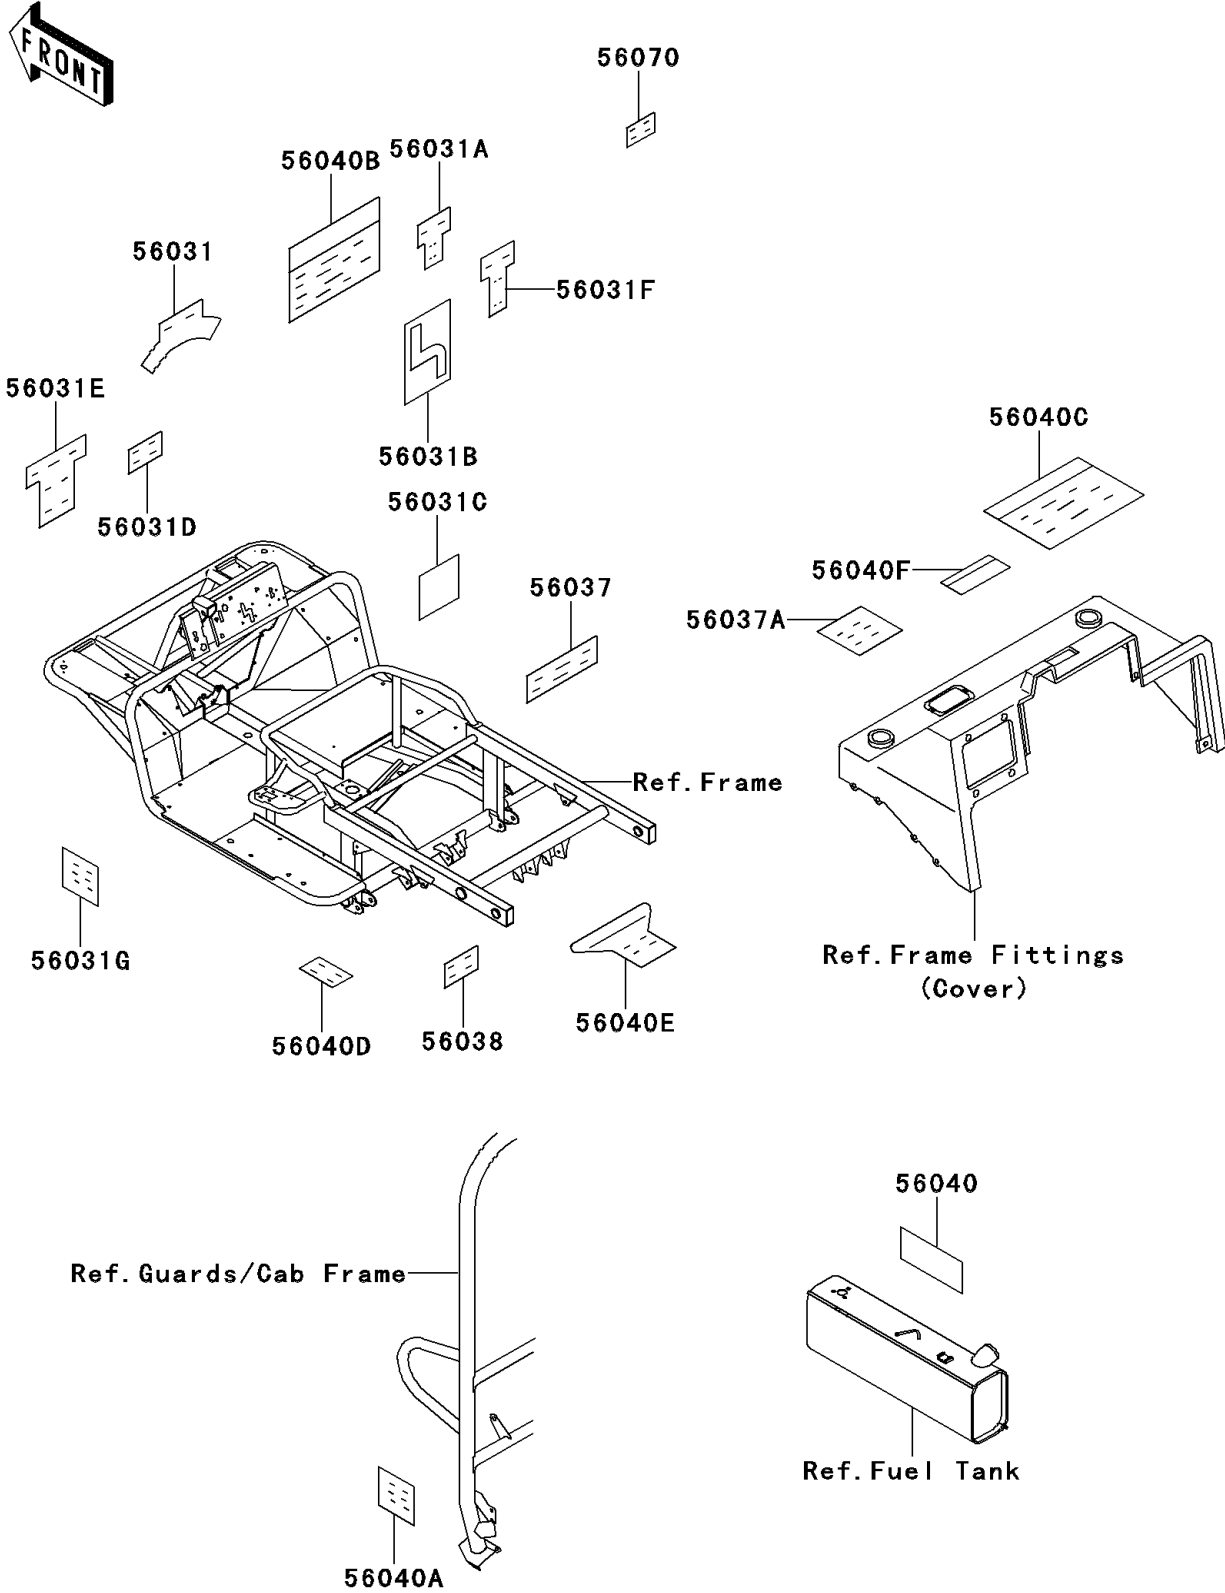

# Mule 2510 4X4 PARTS DIAGRAM

Labels

F2860

## Mule 2510 4X4 PARTS LIST

### Labels

ITEM NAME	PART NUMBER	QUANTITY
LABEL-MANUAL,IGNITION SWITCH (Ref # 56031)	56031-1740	1
LABEL-MANUAL,LIGHTING SWITCH (Ref # 56031A)	56031-1741	1
LABEL-MANUAL,SHIFT CONTROL (Ref # 56031B)	56031-1742	1
LABEL-MANUAL,2WD/4WD (Ref # 56031C)	56031-1817	1
LABEL-MANUAL,BRAKE FLUID LEVEL (Ref # 56031D)	56031-1818	1
LABEL-MANUAL,DIFFERENTIAL (Ref # 56031E)	56031-1819	1
LABEL-MANUAL,SPEED (Ref # 56031F)	56031-1820	1
LABEL-MANUAL,FUSE LACATION (Ref # 56031G)	56031-1821	1
LABEL-SPECIFICATION,CARGO BED (Ref # 56037)	56037-1576	1
LABEL-SPECIFICATION,TIRE INFO (Ref # 56037A)	56037-1616	1
LABEL-BRAND (Ref # 56038)	56038-2782	1
LABEL-WARNING,FUEL TANK (Ref # 56040)	56040-1241	1
LABEL-WARNING,BED RAISED (Ref # 56040A)	56040-1242	1
LABEL-WARNING,OFF-HIGHWAY (Ref # 56040B)	56040-1317	1
LABEL-WARNING,GENERAL (Ref # 56040C)	56040-1339	1
LABEL-WARNING,HOT SURFACES (Ref # 56040D)	56040-1340	1
LABEL-WARNING,TRAILER HITCH (Ref # 56040E)	56040-1341	1
LABEL-WARNING,SHIFT CAUTION (Ref # 56040F)	56040-1342	1
LABEL-WARNING,HI-LO LEVER (Ref # 56070)	56070-1169	1