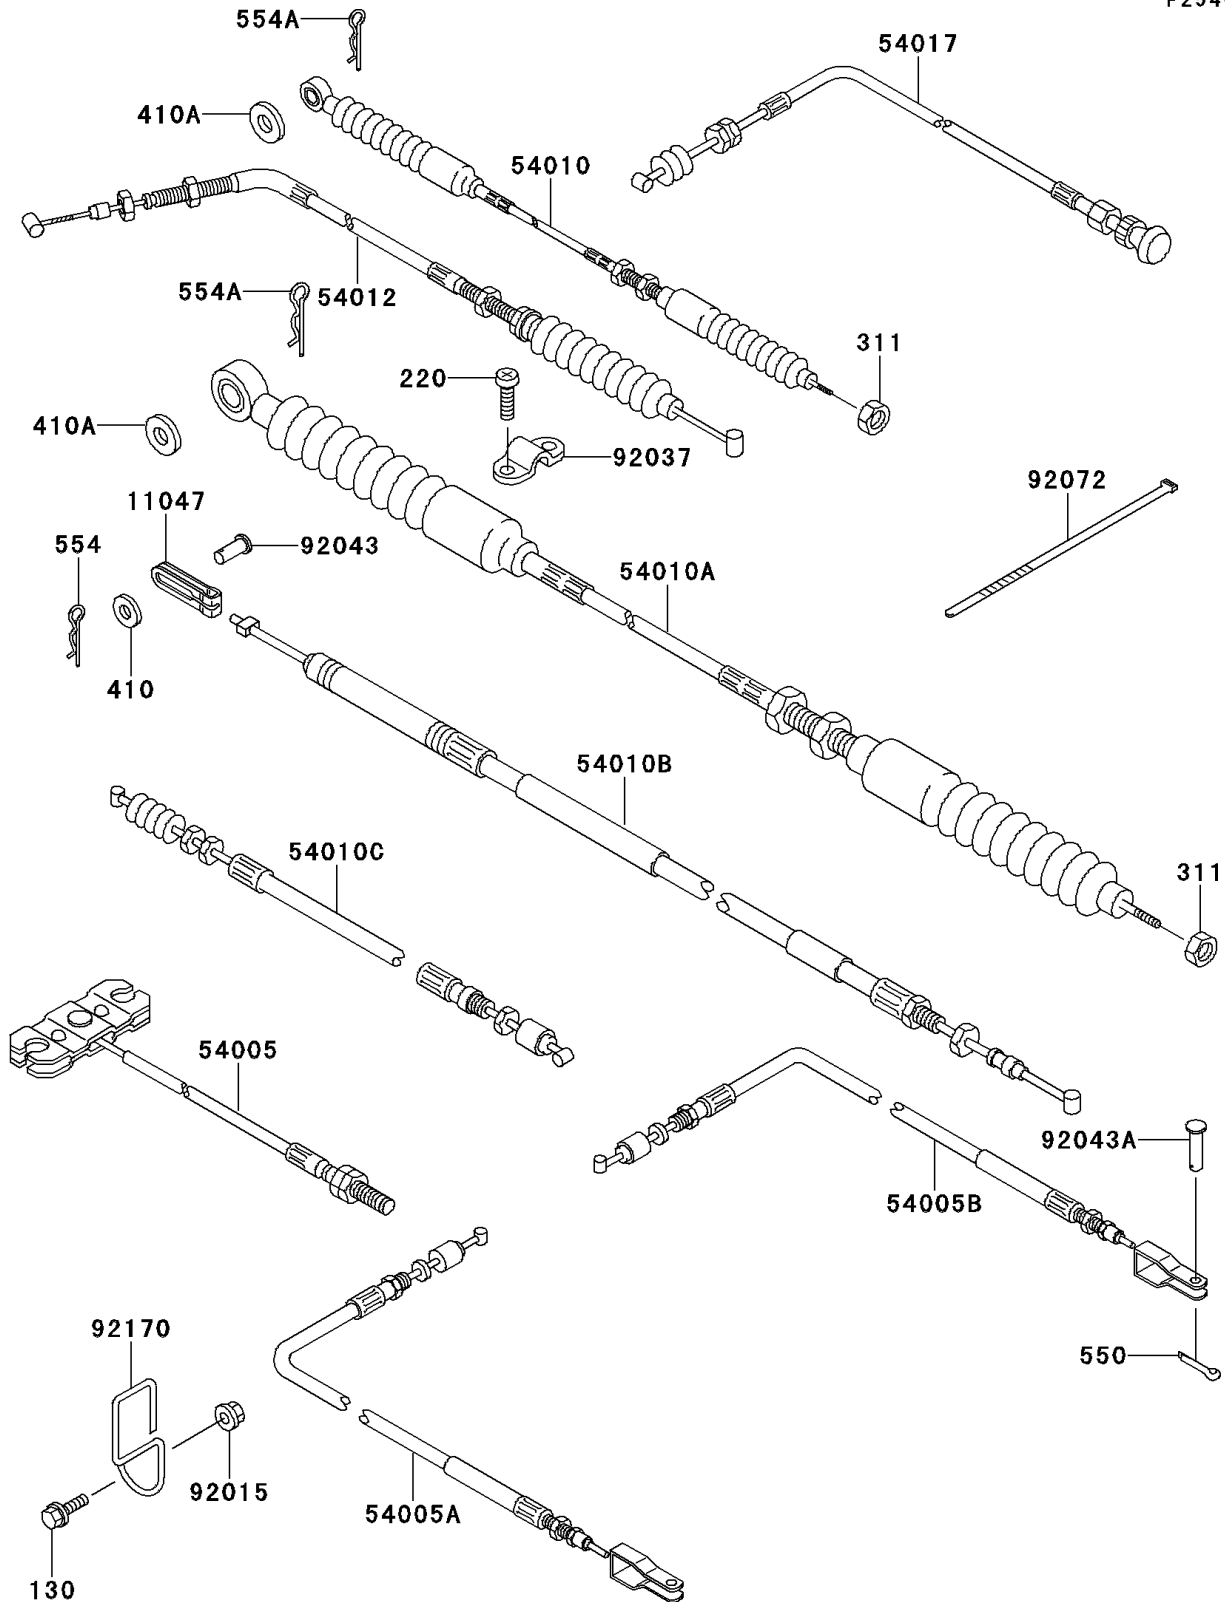

# Mule 2510 4X4 PARTS DIAGRAM

Cables

F2540

# Mule 2510 4X4 PARTS LIST

## Cables

ITEM NAME	PART NUMBER	QUANTITY
BOLT-FLANGED (Ref # 130)	130D0620	1
SCREW-PAN-CROS,5X14 (Ref # 220)	220D0514	4
NUT-HEX,6MM (Ref # 311)	311B0600	2
WASHER-PLAIN-SMALL,6MM (Ref # 410)	410B0600	1
W-PLAIN-S,8MM (Ref # 410A)	410E0800	2
PIN-COTTER,2.0X22 (Ref # 550)	550D2022	2
PIN-SNAP (Ref # 554)	554A0600	1
PIN-SNAP,8MM (Ref # 554A)	554A0800	2
BRACKET,DIFF LOCK (Ref # 11047)	11047-1043	1
CABLE-BRAKE,PARKING,FR (Ref # 54005)	54005-1198	1
CABLE-BRAKE,PARKING,RR,LH (Ref # 54005A)	54005-1201	1
CABLE-BRAKE,PARKING,RR,RH (Ref # 54005B)	54005-1202	1
CABLE,SHIFT CONTROL (Ref # 54010)	54010-1089	1
CABLE,HI-LOW (Ref # 54010A)	54010-1090	1
CABLE,DIFF LOCK (Ref # 54010B)	54010-1091	1
CABLE,2WD/4WD (Ref # 54010C)	54010-1093	1
CABLE-THROTTLE (Ref # 54012)	54012-1456	1
CABLE-STARTER (Ref # 54017)	54017-1168	1
NUT,LOCK,FLANGED,6MM (Ref # 92015)	92015-1675	1
CLAMP,CABLE (Ref # 92037)	92037-1933	2
PIN,6X11 (Ref # 92043)	92043-092	1
PIN (Ref # 92043A)	92043-1039	2
BAND,L=188 (Ref # 92072)	92072-1239	9
CLAMP,CABLE (Ref # 92170)	92170-1372	1