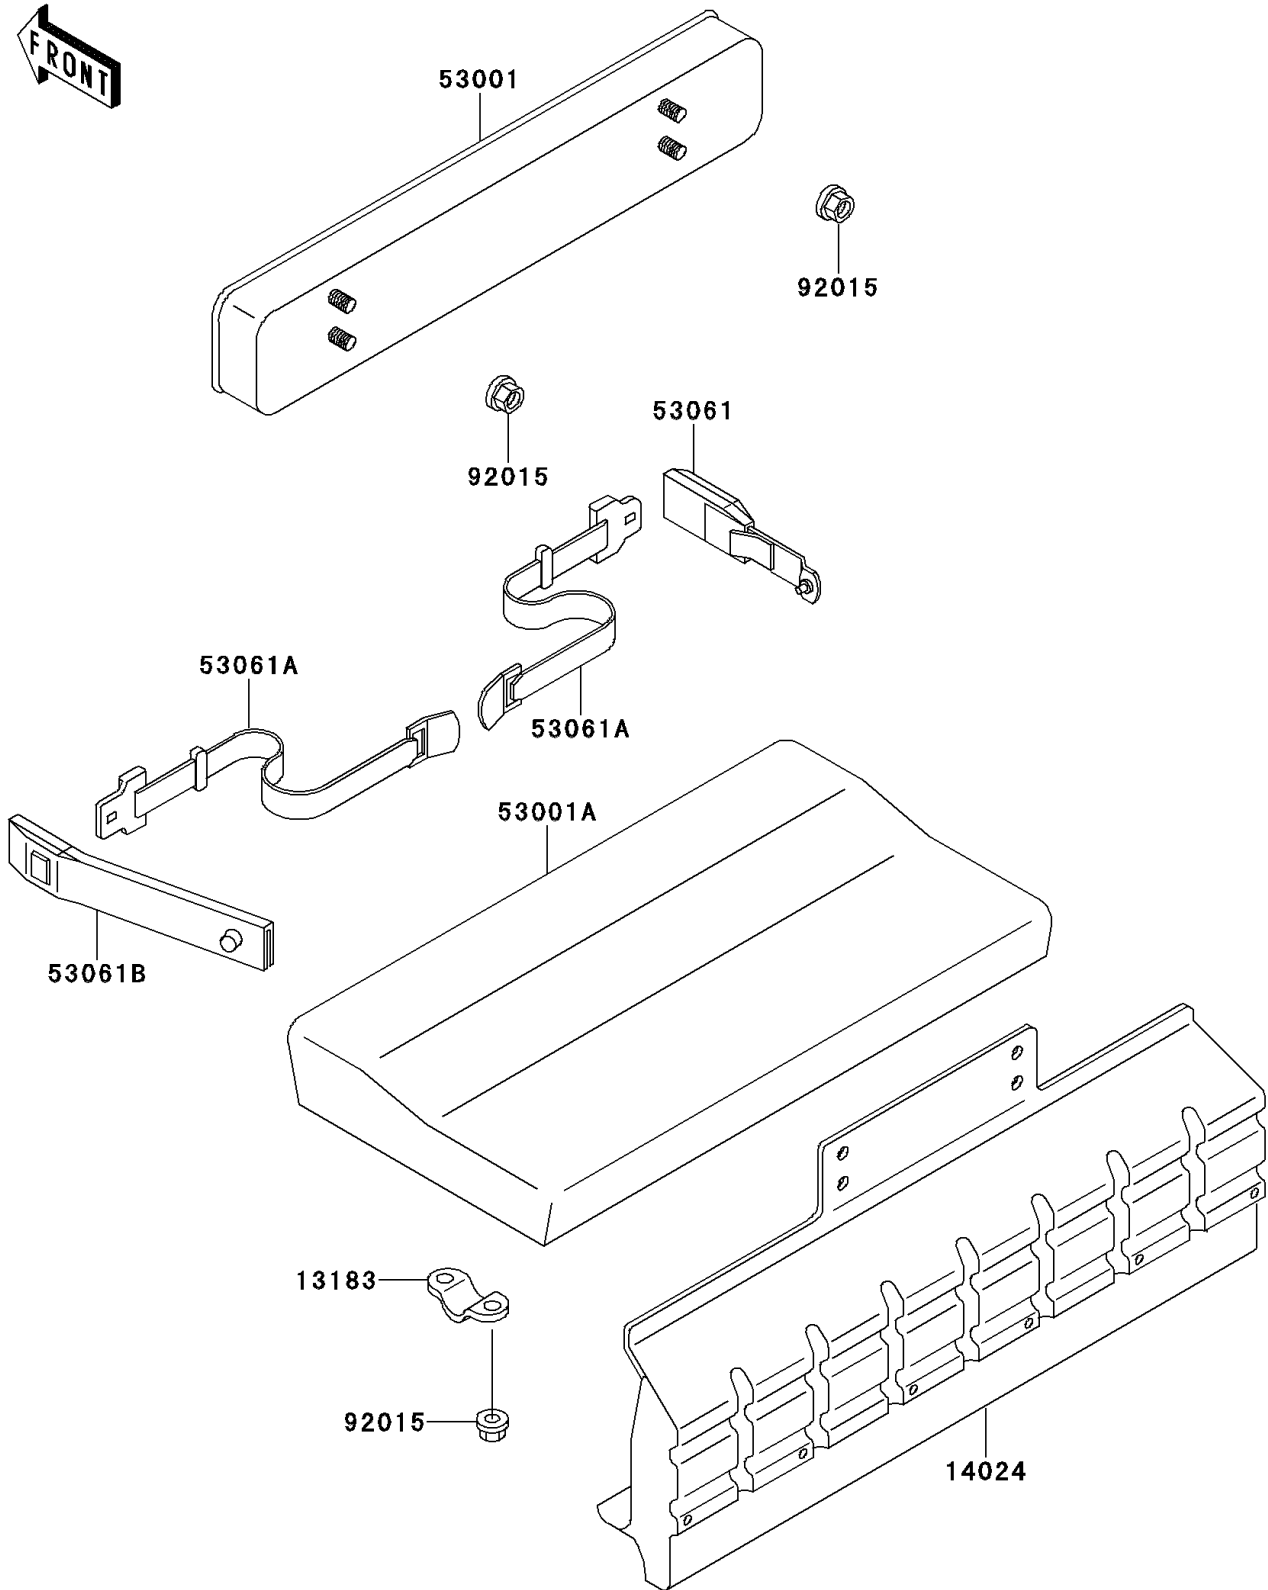

Mule 2510 4X4 PARTS DIAGRAM

Seat

F2510

Mule 2510 4X4 PARTS LIST

Seat

ITEM NAME	PART NUMBER	QUANTITY
PLATE,SEAT (Ref # 13183)	13183-1400	2
COVER,SEAT,BACK (Ref # 14024)	14024-1779	1
SEAT-ASSY,BACK,GRAY (Ref # 53001)	53001-1584-PA	1
SEAT-ASSY,CUSHION,GRAY (Ref # 53001A)	53001-1705-PA	1
BELT-SEAT,BUCKLE (Ref # 53061)	53061-1004	1
BELT-SEAT,LATCH PLATE (Ref # 53061A)	53061-1005	2
BELT-SEAT,BUCKLE (Ref # 53061B)	53061-1006	1
NUT,FLANGED,LOCK,8MM (Ref # 92015)	92015-1696	8