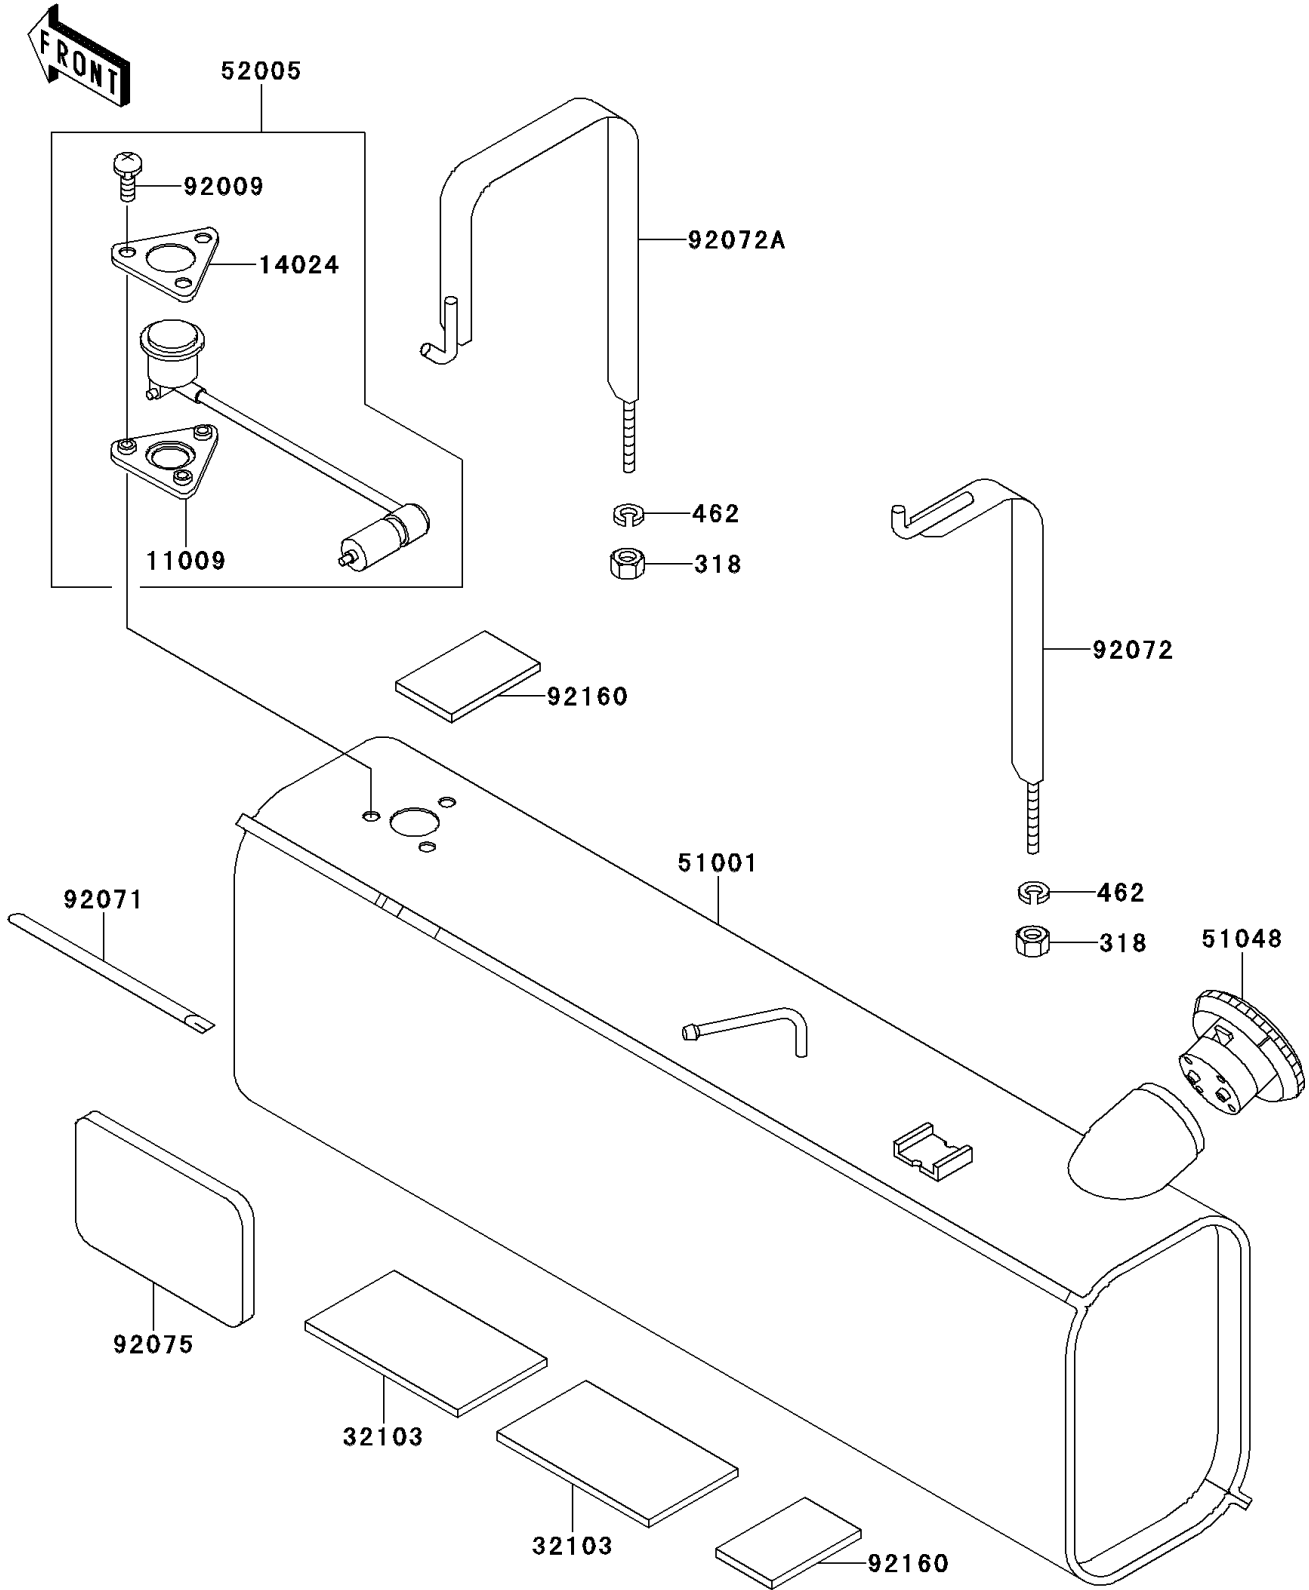

Mule 2510 4X4 PARTS DIAGRAM

Fuel Tank

F2410

Mule 2510 4X4 PARTS LIST

Fuel Tank

ITEM NAME	PART NUMBER	QUANTITY
NUT-HEX-SMALL (Ref # 318)	318C0800	2
WASHER-SPRING,8MM (Ref # 462)	462L0800	2
GASKET,FUEL GAUGE (Ref # 11009)	11009-1755	1
COVER,FUEL GAUGE (Ref # 14024)	14024-1697	1
DAMPER,BATTERY (Ref # 32103)	32103-027	3
TANK-COMP-FUEL (Ref # 51001)	51001-1502	1
CAP-ASSY-TANK,FUEL (Ref # 51048)	51048-1103	1
GAUGE,FUEL (Ref # 52005)	52005-1085	1
SCREW,6X14 (Ref # 92009)	92009-1541	3
GROMMET (Ref # 92071)	92071-1198	1
BAND,FUEL TANK (Ref # 92072)	92072-1248	1
BAND,FUEL TANK (Ref # 92072A)	92072-1249	1
DAMPER (Ref # 92075)	92075-3759	1
DAMPER (Ref # 92160)	92160-1102	3